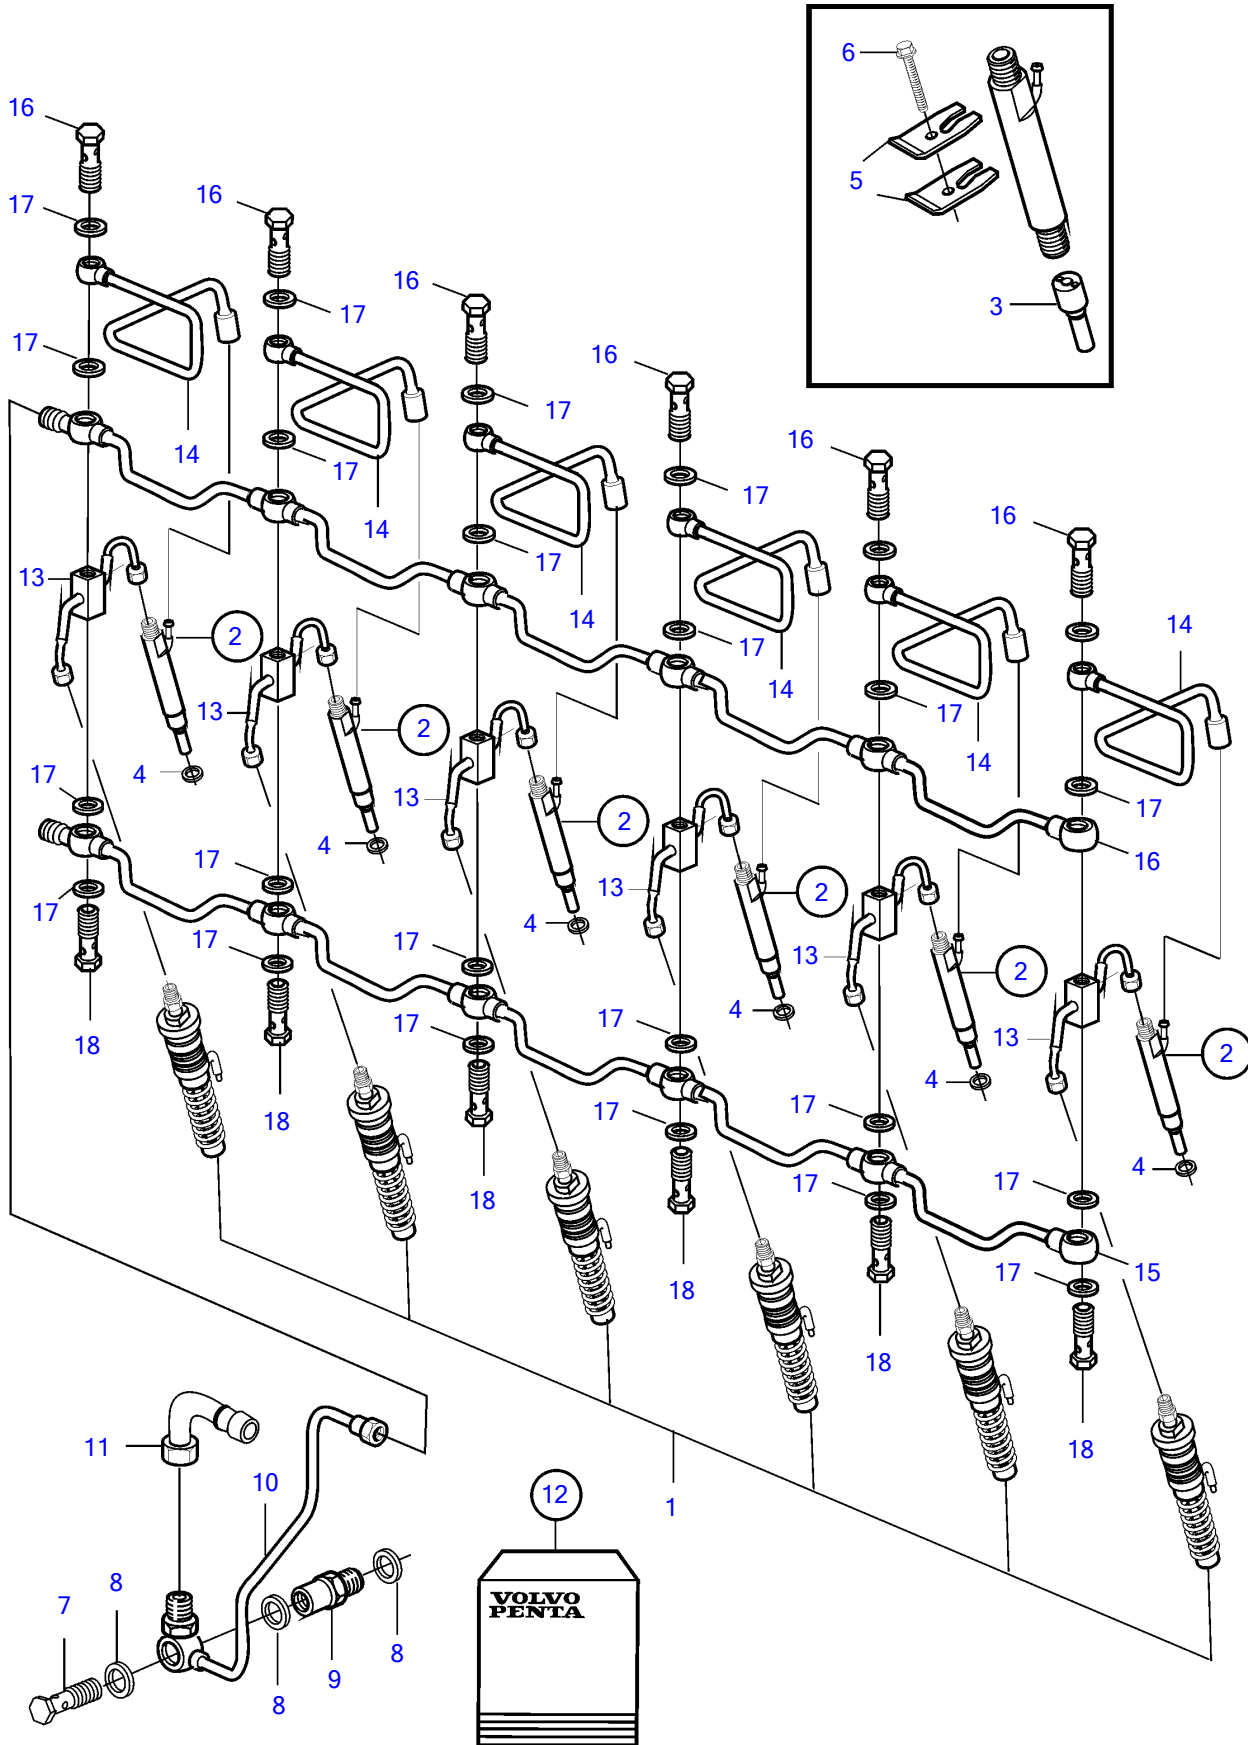

D7A-A T

D7A-A T

REF	PART NO.	QTY	DESCRIPTION	SEE SEC.	NOTES
1	20500360	6	Injection pump	10094	
	3803967	6	Injection pump, exch	10094	
	3803967	6	Injection pump		
2	3587509	6	Injector		
	3803944	6	Injector, exch		
	3803944	6	Injector		
3	20508553	6	• Nozzle		
4	11700426	6	Gasket		
5	11700424	12	Bracket		
6	20405559	6	Six point screw		
7	20405847	1	Valve		
8	969011	3	Gasket		
9	20550302	1	Bushing		
10	888768	1	Leak-off line		
11	3586738	1	Hose nipple		
12		1	Fuel pipe, kit		
13	888763	6	• Fuel pipe, delivery pipe		Classifiable
14	20759469	6	• Leak-off line		
15	888765	2	• Leak-off line		
16	888766	6	• Hollow screw		
17	947620	30	• Gasket		
18	888767	6	• Hollow screw		