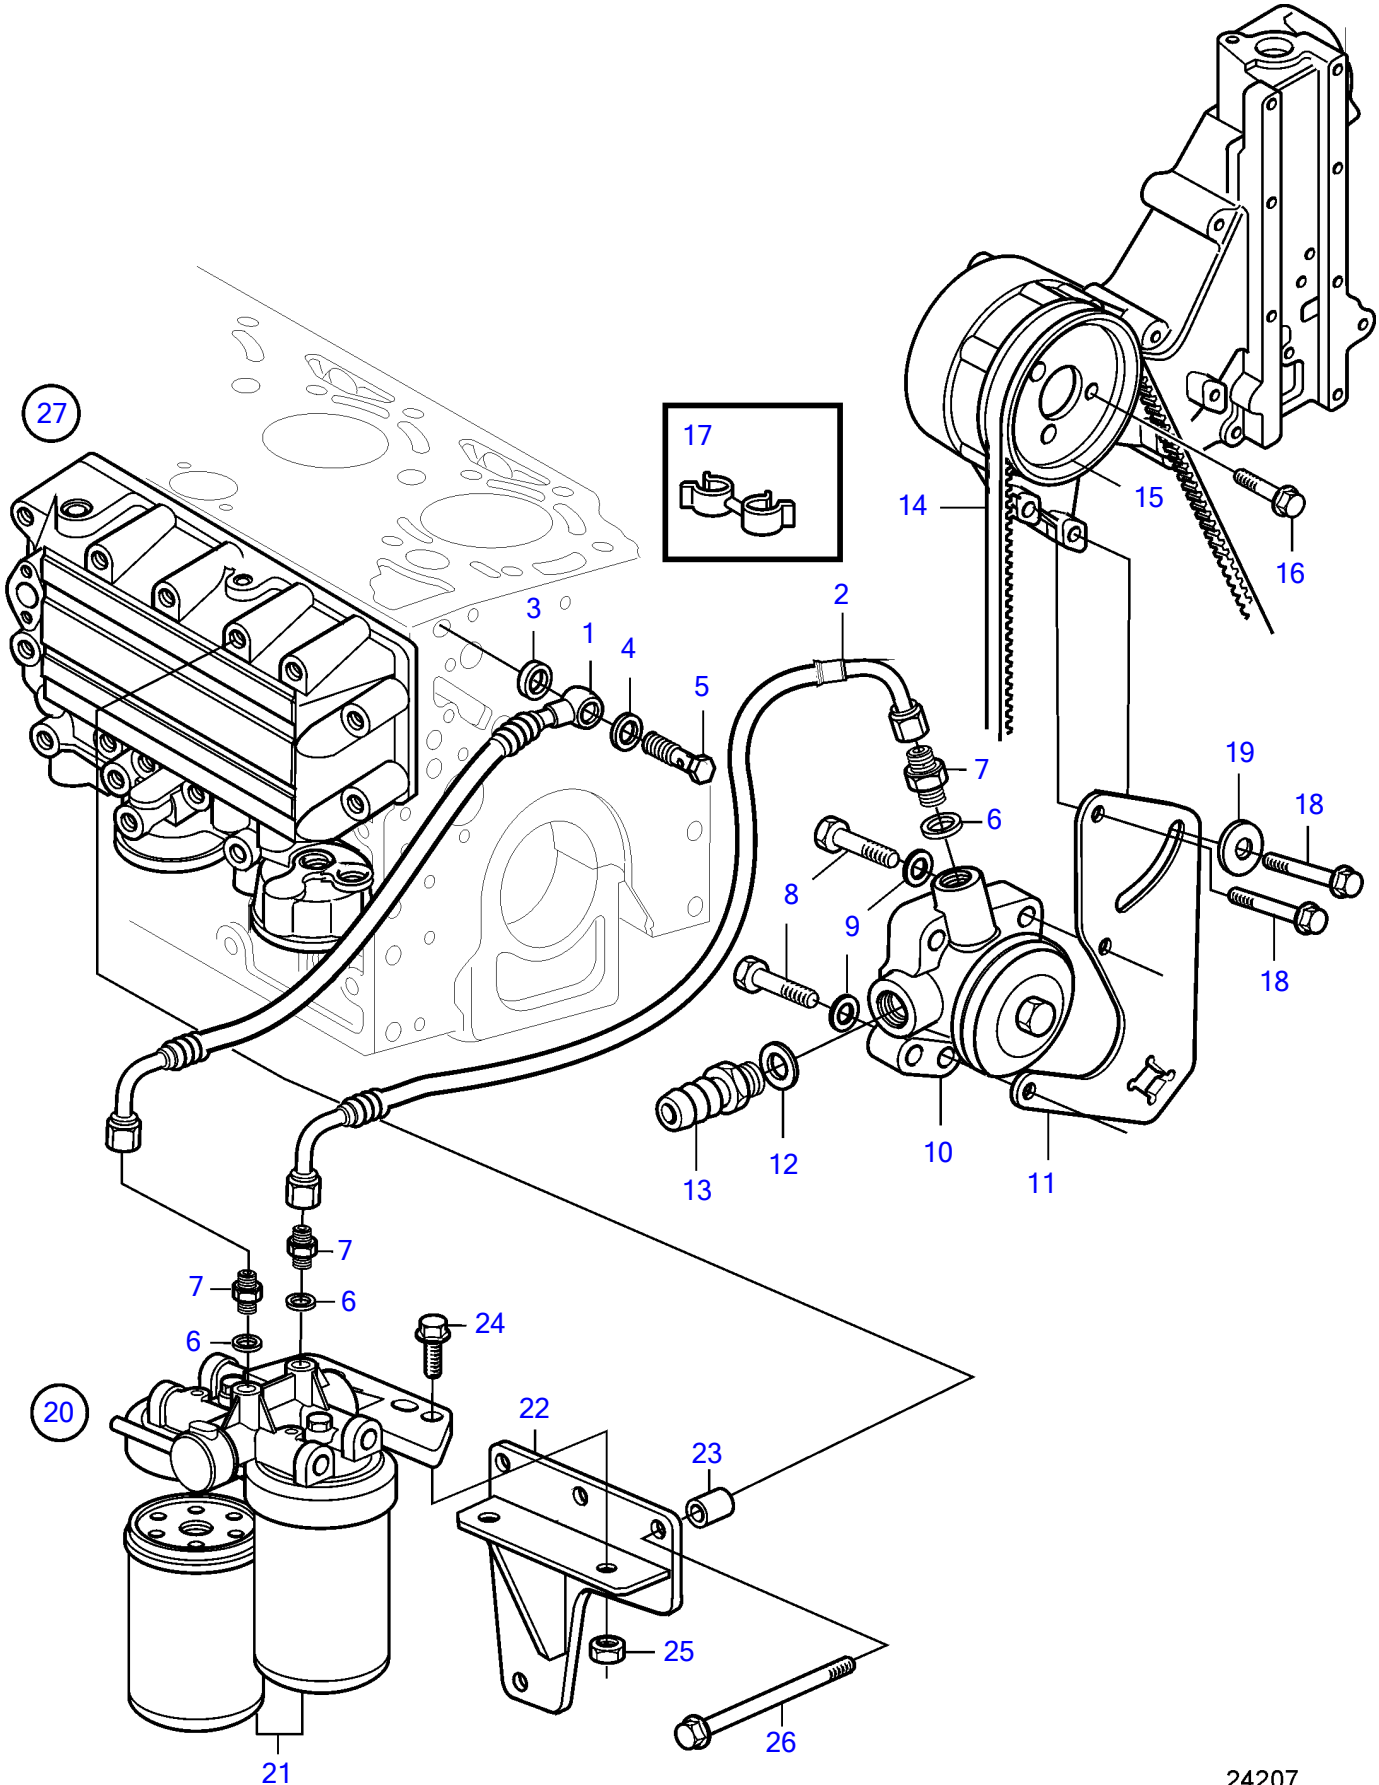

D5A-A T, D7A-A T, D5A-A TA, D7A-A TA

D5A-A T, D7A-A T, D5A-A TA, D7A-A TA

REF	PART NO.	QTY	DESCRIPTION	SEE SEC.	NOTES
1	3830307	1	Hose		L=445mm
2	3830308	1	Hose		L=625mm
3	20405769	2	Sealing ring		
4	21108673	1	Sealing ring		
5	25167	1	Hollow screw		
6	947622	1	Gasket		
7	941754	3	Nipple		
8	20450912	2	Screw		
9	20460063	2	Spring washer		
10	20460417	1	Pump		SN-010557491
	21193376	1	Pump		SN010557492-
11	20460254	1	Bracket		
12	947622	1	Gasket		
13	20412596	1	Hose nipple		
14	976490	1	V-belt		L=1200mm
15	888715	1	Gear pulley		
16	20405792	3	Screw		L=16mm
17	20515411	2	Hose retainer		
18	20460028	2	Screw		
19	20405734	1	Washer		
20	864399	1	Fuel filter		
			.		
			.	6635	
21	864315	2	Filter		
22	888833	1	Bracket		
23	821539	4	Spacer sleeve		
24	965192	2	Flange screw		
25	971099	2	Flange lock nut		
26	965184	4	Flange screw		
27		1	Oil cooler, housing		
			.		
			.	6419	