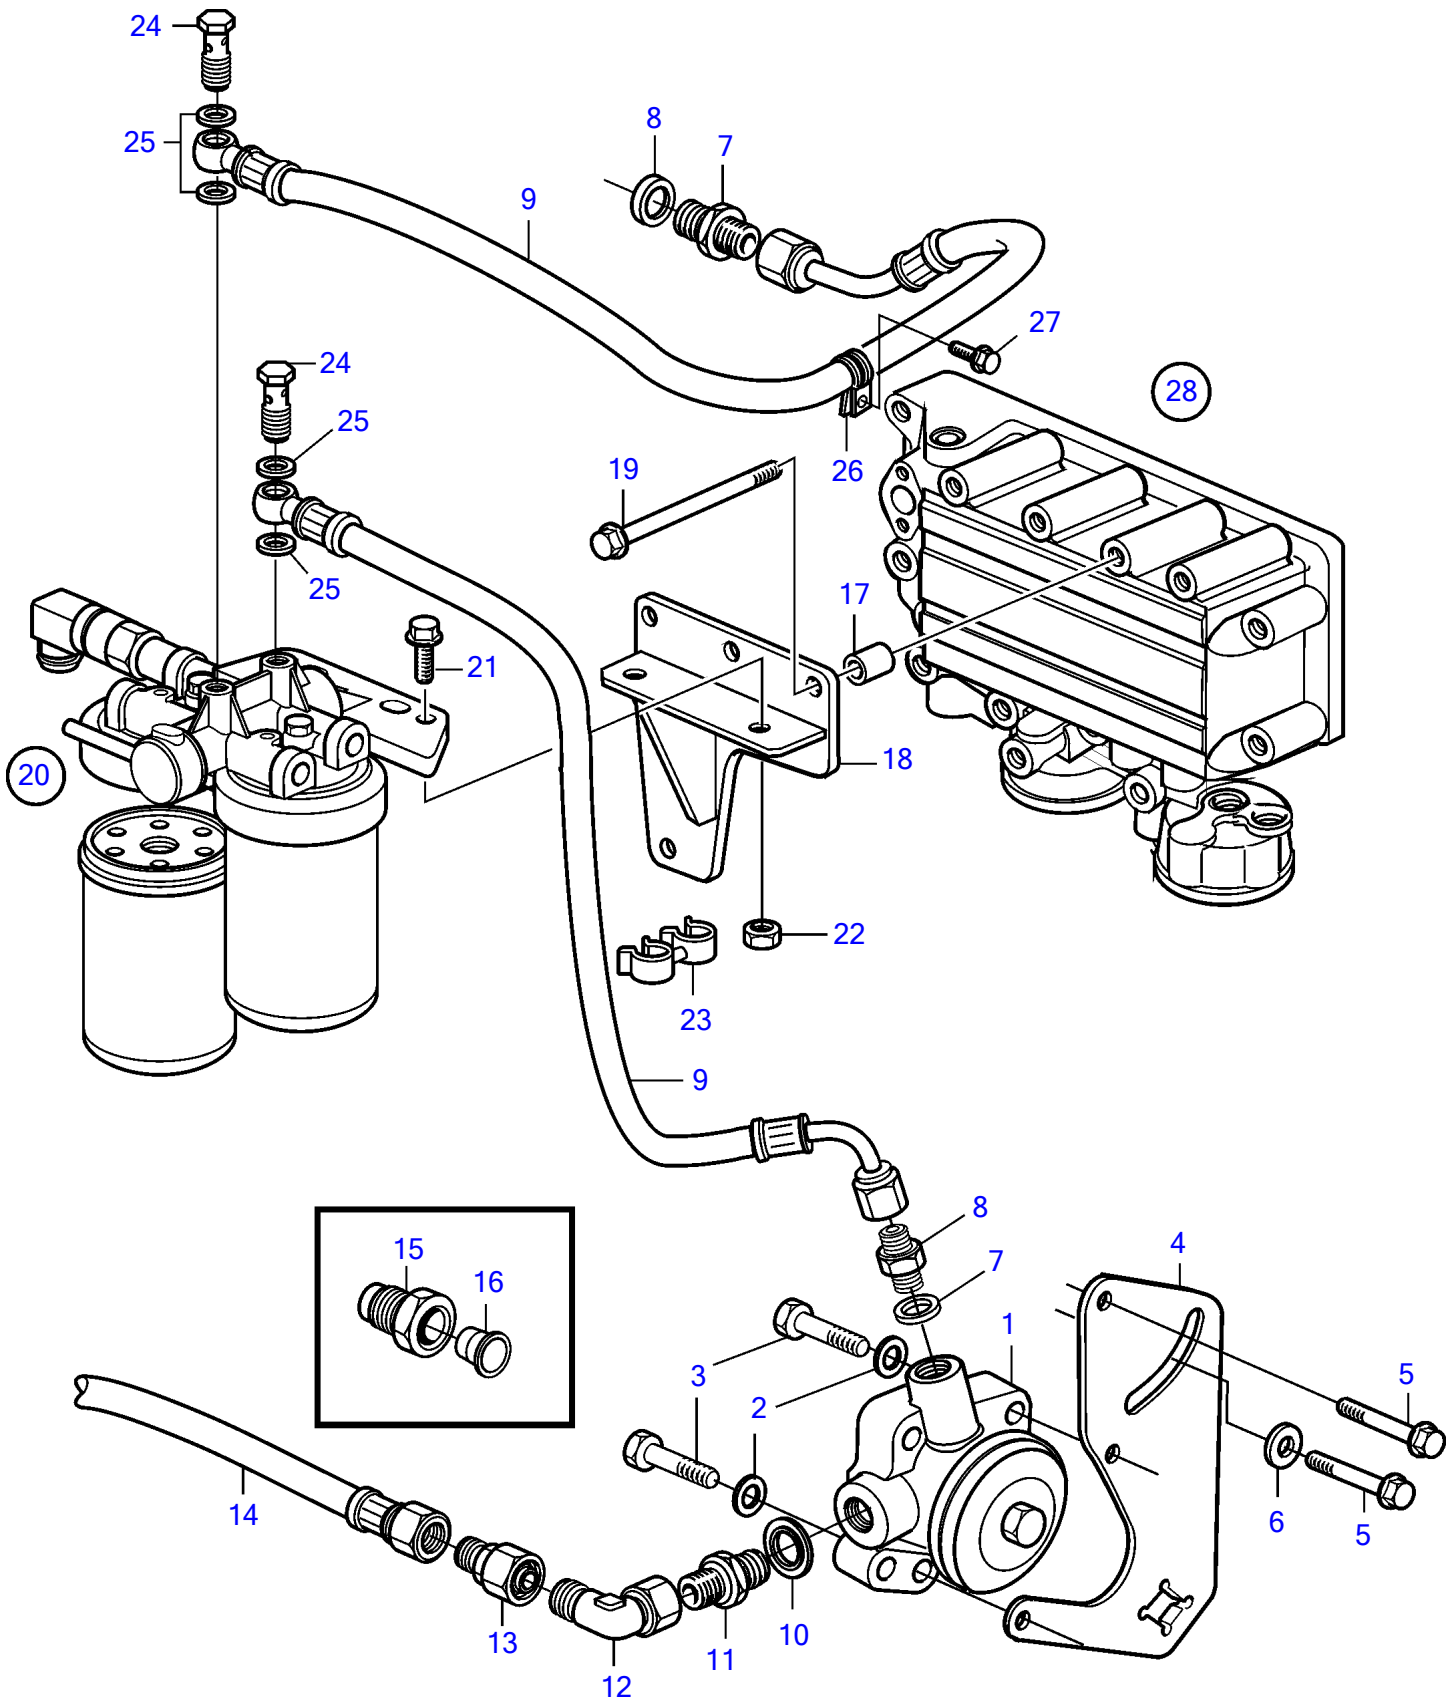

D5A-A T, D7A-A T, D5A-A TA, D7A-A TA, D5A-B TA, D5A-B TA, D5A-B TA, D7A-B TA, D7A-B TA, D7A-B TA

24206

D5A-A T, D7A-A T, D5A-A TA, D7A-A TA, D5A-B TA, D5A-B TA, D5A-B TA, D7A-B TA, D7A-B TA, D7A-B TA

REF	PART NO.	QTY	DESCRIPTION	SEE SEC.	NOTES
1	20460417	1	Pump		SN-010557491
	21193376	1	Pump		SN010557492-
2	20460063	2	Spring washer		
3	20450912	2	Screw		
4	20460254	1	Bracket		
5	20441860	2	Screw		
6	20405734	1	Washer		
7	20405769	2	Sealing ring		
8	941754	2	Nipple		
9	3830307	1	Hose		L=445mm
10	976930	1	Gasket		
11	963948	1	Nipple		
12	964016	1	Elbow nipple		
13	3587367	1	Nipple		
14	3830309	1	Hose		L=350mm
15	22753	1	Nipple		
16	(943582)	1	Plug		Obsolete part
17	821539	4	Spacer sleeve		
18	888833	1	Bracket		
19	965184	4	Flange screw		
20	864399	1	Fuel filter	6635	
21	965192	2	Flange screw		
22	971099	2	Flange lock nut		
23	9205207	1	Retainer		
24	25167	2	Hollow screw		
25	21108673	4	Sealing ring		
26	942810	1	Clamp		
27		1	Screw	6488	
28		1	Oil cooler, housing	6419	