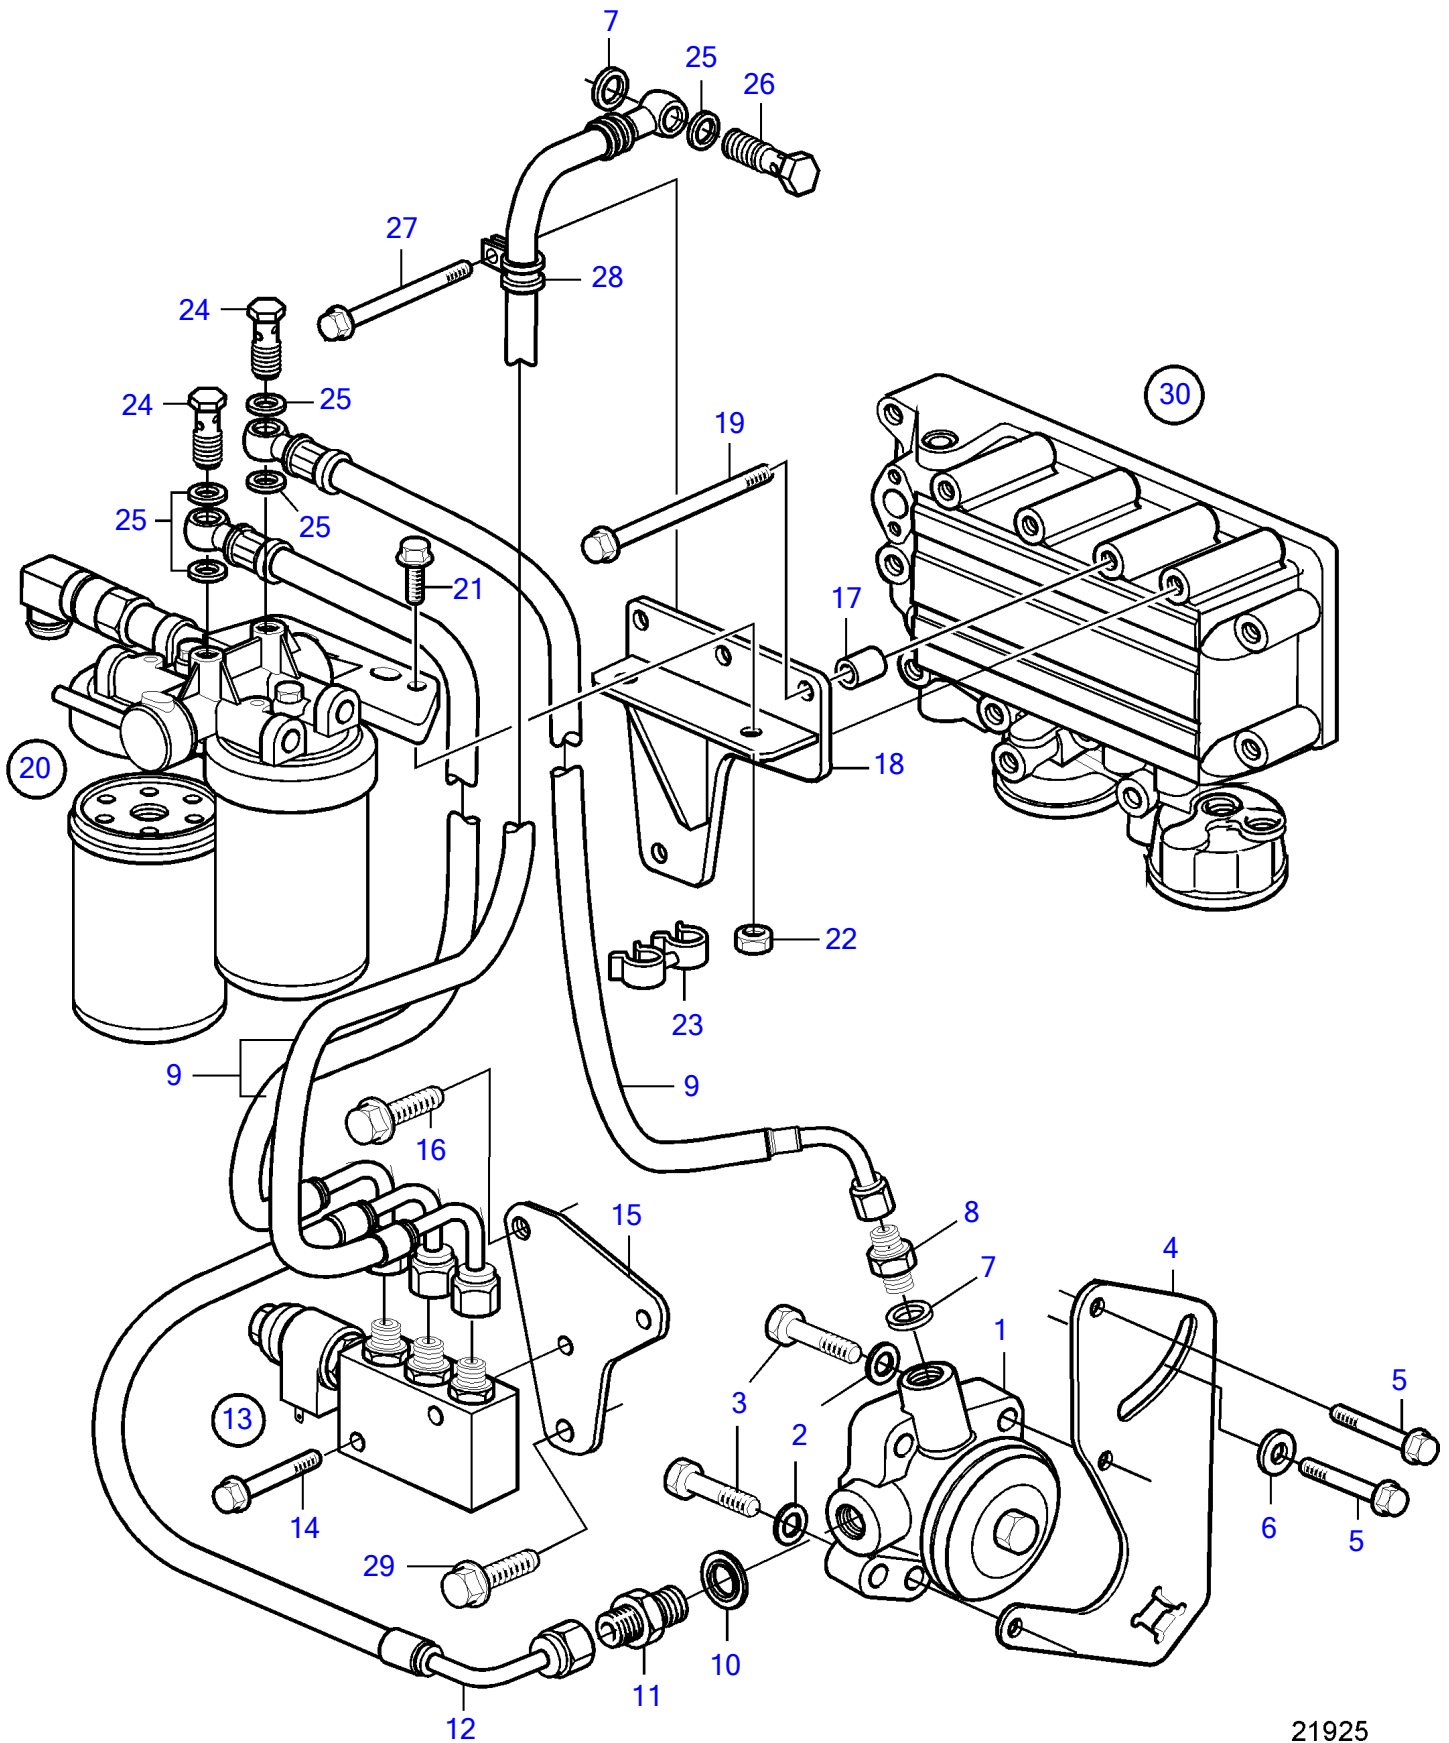

D5A-A T, D7A-A T, D5A-A TA, D7A-A TA, D5A-B TA, D5A-B TA, D5A-B TA, D7A-B TA, D7A-B TA, D7A-B TA

21925

D5A-A T, D7A-A T, D5A-A TA, D7A-A TA, D5A-B TA, D5A-B TA, D5A-B TA, D7A-B TA, D7A-B TA, D7A-B TA

REF	PART NO.	QTY	DESCRIPTION	SEE SEC.	NOTES
1	20460417	1	Pump		SN-010557491
	21193376	1	Pump		SN010557492-
2	20460063	2	Spring washer		
3	20450912	2	Screw		
4	20460254	1	Bracket		
5	20441860	2	Screw		
6	20405734	1	Washer		
7	20405769	2	Sealing ring		
8	941754	1	Nipple		
9	3830307	3	Hose		L=445mm
10	976930	1	Gasket		
11	963948	1	Nipple		
12	3587243	1	Fuel hose		L=270mm
13	3828983	1	Valve		
			.	10027	
14	948217	2	Flange screw		
15	3839551	1	Bracket		
16	946470	2	Flange screw		
17	821539	4	Spacer sleeve		
18	888833	1	Bracket		
19	965184	4	Flange screw		
20	864399	1	Fuel filter		
			.	6635	
21	965192	2	Flange screw		
22	971099	2	Flange lock nut		
23	9205207	2	Retainer		
24	25167	2	Hollow screw		
25	21108673	6	Sealing ring		
26	20405562	1	Hollow screw		
27		1	Screw	6419	
28	942810	1	Clamp		
29	945444	1	Flange screw		
30		1	Oil cooler, housing		
			.	6419	