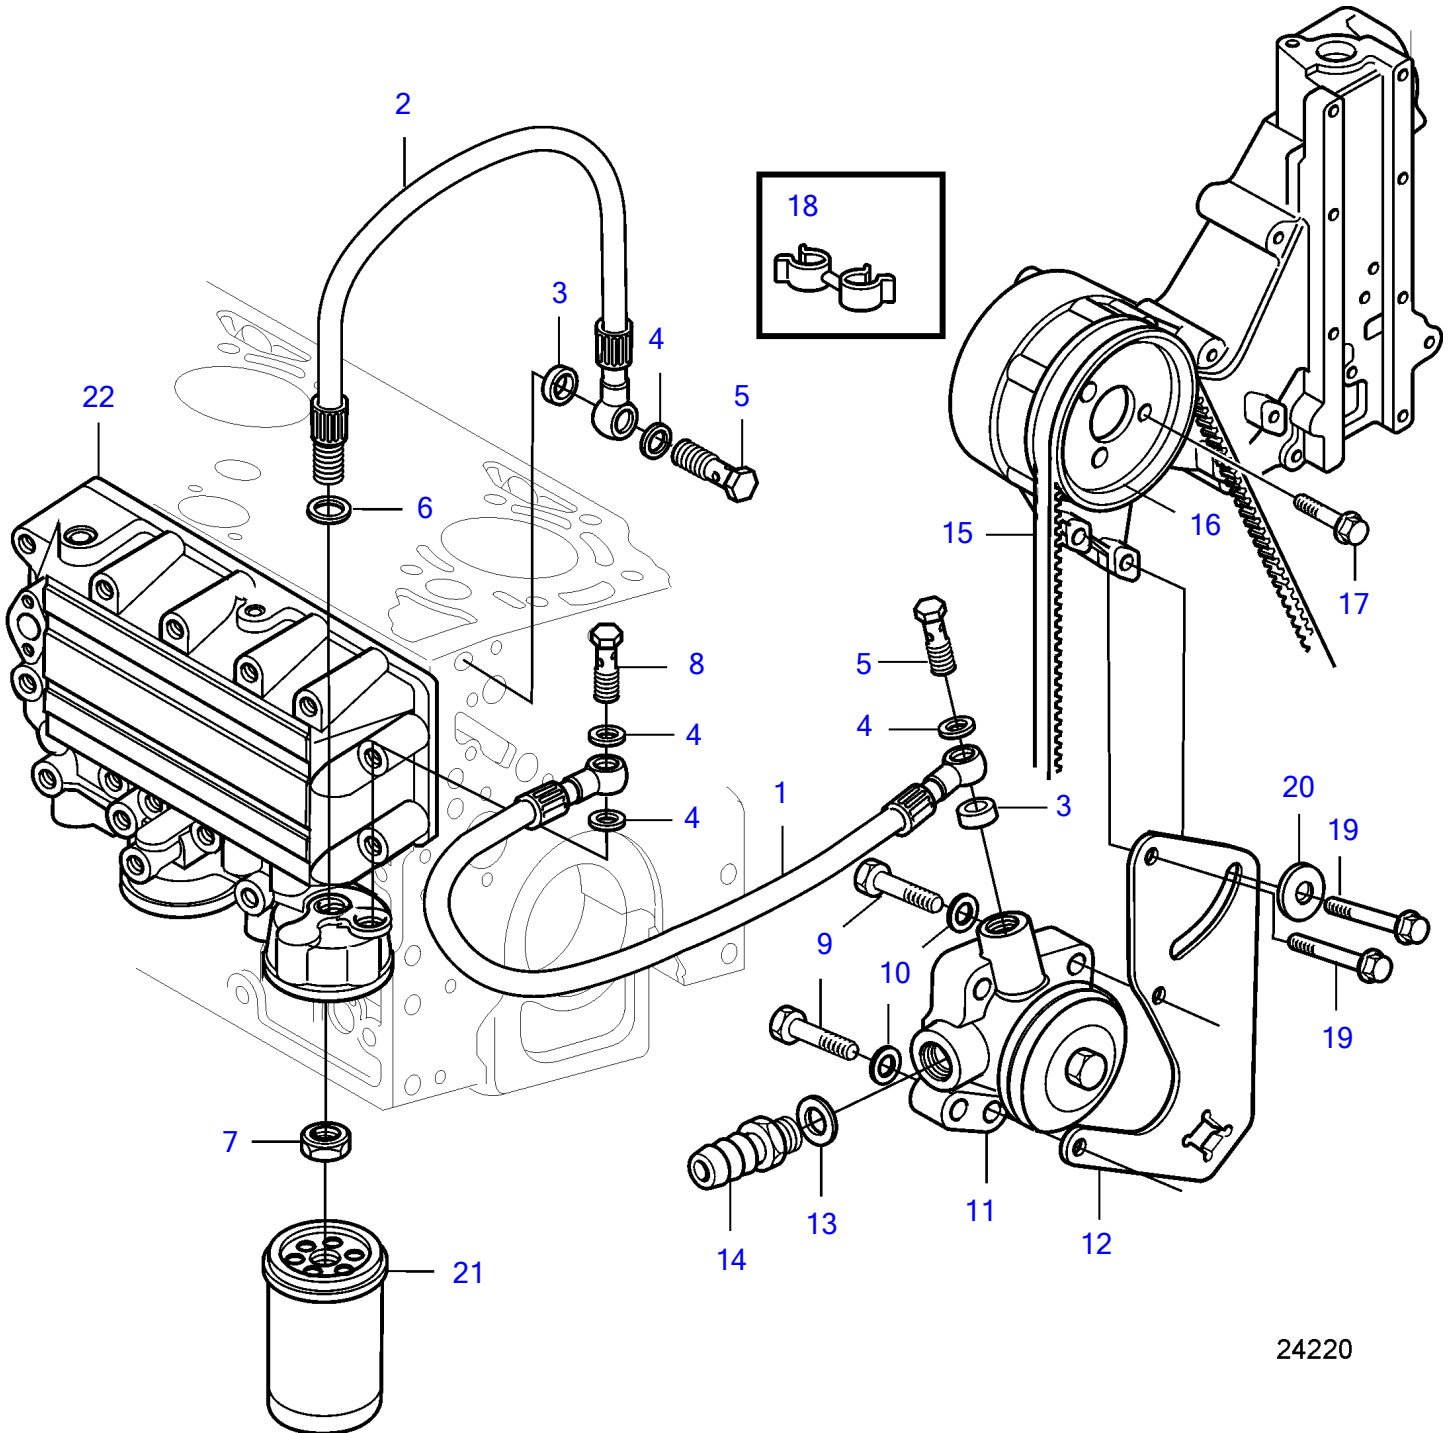

D5A-A T, D7A-A T, D5A-A TA, D7A-A TA, D5A-B TA, D5A-B TA, D5A-B TA, D7A-B TA, D7A-B TA, D7A-B TA

24220

D5A-A T, D7A-A T, D5A-A TA, D7A-A TA, D5A-B TA, D5A-B TA, D5A-B TA, D7A-B TA, D7A-B TA, D7A-B TA

REF	PART NO.	QTY	DESCRIPTION	SEE SEC.	NOTES
1	20460256	1	Fuel pipe		
2	20460255	1	Fuel pipe		
3	20405769	2	Sealing ring		
4	21108673	4	Sealing ring		
5	20405562	2	Hollow screw		
6	947622	1	Gasket		
7	20441521	1	Hexagon nut		
8	25167	1	Hollow screw		
9	20450912	2	Screw		
10	20460063	2	Spring washer		
11	20460417	1	Pump		SN-010557491
	21193376	1	Pump		SN10557492-10609370
	21215474	1	Pump		SN10609371-
	21264822	1	Pump		Replaced by 21518471
	21518471	1	Pump		For V-belt 21322035
12	20460254	1	Bracket		
13	947622	1	Gasket		
14	20412596	1	Hose nipple		
15	976490	1	V-belt		L=1200mm
16	888715	1	Gear pulley		
17	20405792	3	Screw		L=16mm
18	20515411	2	Hose retainer		
19	20460028	2	Screw		
20	20405734	1	Washer		
21	3825133	1	Fuel filter		
22		1	Oil cooler, housing		
			.		
			.	6419	