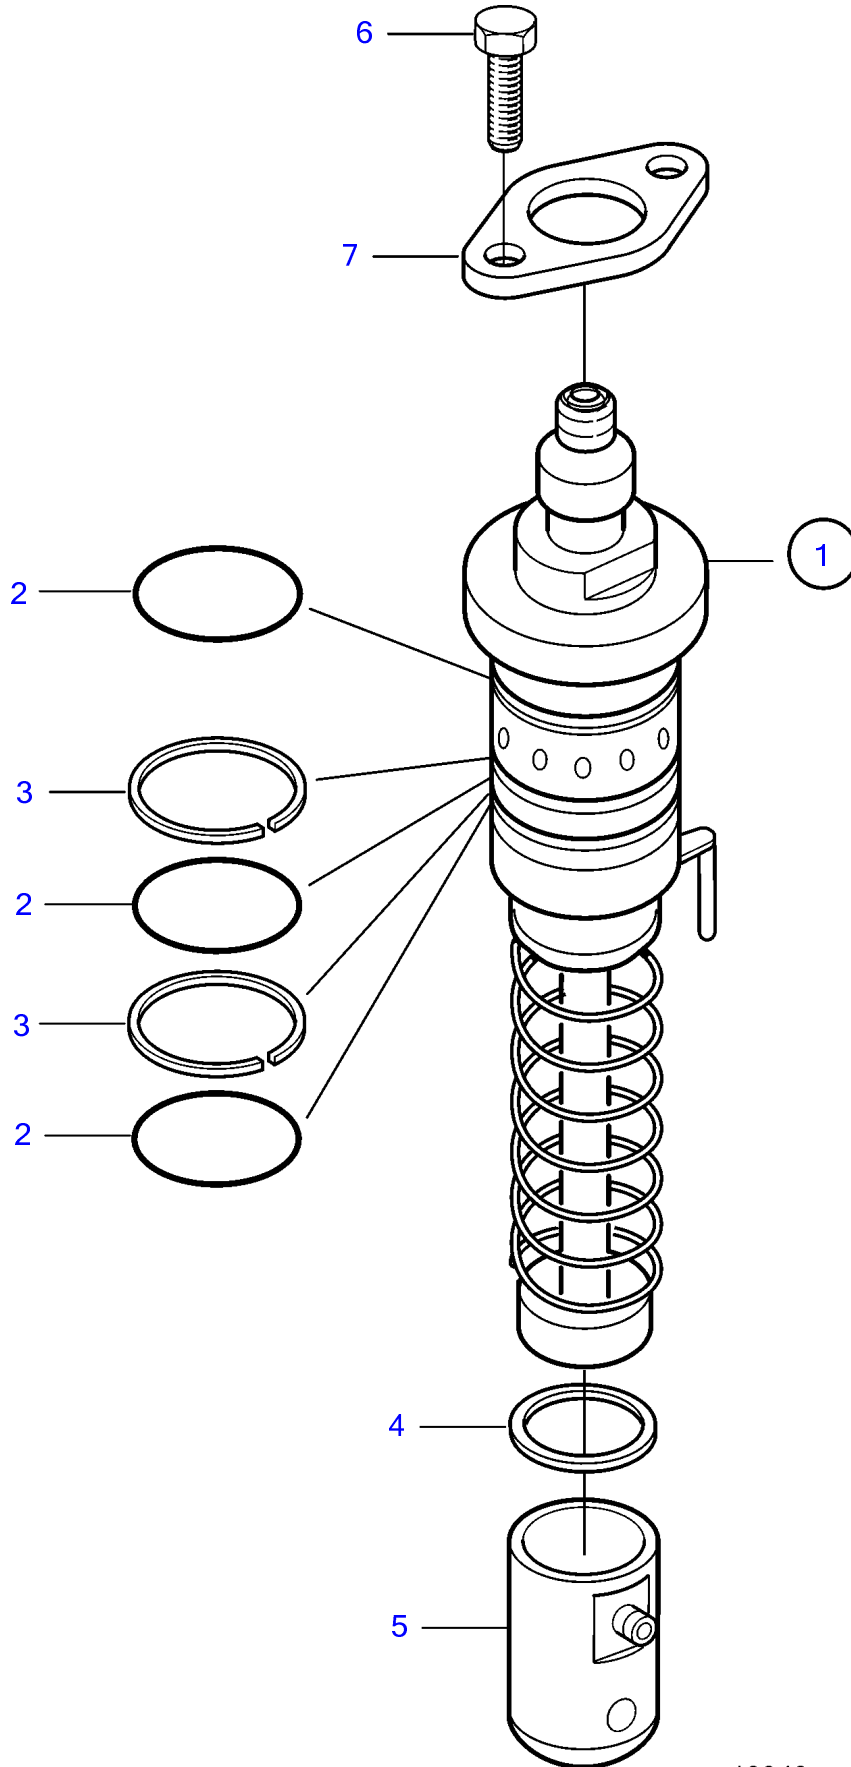

D7A-A T, D7A-A TA, D7A-B TA, D7A-B TA, D7A-B TA

D7A-A T, D7A-A TA, D7A-B TA, D7A-B TA, D7A-B TA

REF	PART NO.	QTY	DESCRIPTION	NOTES
1	20500360	6	Injection pump	
	3803967	6	Injection pump, exch	
	3803967	6	Injection pump	
2	20405907	18	• Sealing ring	
3	20405543	12	• Shim	
4	20881345	X	Shim	TH=1,0mm
	20881359	X	Shim	TH=1,1mm
	20881364	X	Shim	TH=1,2mm
	20881368	X	Shim	TH=1,3mm
	20881372	X	Shim	TH=1,4mm
	20881376	X	Shim	TH=1,5mm
	20881379	X	Shim	TH=1,6mm
	20881381	X	Shim	TH=1,7mm
	20881386	X	Shim	TH=1,8mm
	20881388	X	Shim	TH=1,9mm
	20881390	X	Shim	TH=2,0mm
	20881393	X	Shim	TH=2,1mm
	20881395	X	Shim	TH=2,2mm
	20881396	X	Shim	TH=2,3mm
	20881400	X	Shim	TH=2,4mm
	20881405	X	Shim	TH=2,5mm
	20881406	X	Shim	TH=2,6mm
	20881408	X	Shim	TH=2,7mm
	20881411	X	Shim	TH=2,8mm
	20881413	X	Shim	TH=2,9mm
	20881415	X	Shim	TH=3,0mm
	20881419	X	Shim	TH=3,1mm
	20881420	X	Shim	TH=3,2mm
	20881424	X	Shim	TH=3,3mm
	20881435	X	Shim	TH=3,4mm
	20881441	X	Shim	TH=3,5mm
	20881451	X	Shim	TH=3,6mm
	20881454	X	Shim	TH=3,7mm
5	11700392	6	Tappet	
6	20460071	12	Screw	
7	20405565	6	Flange	