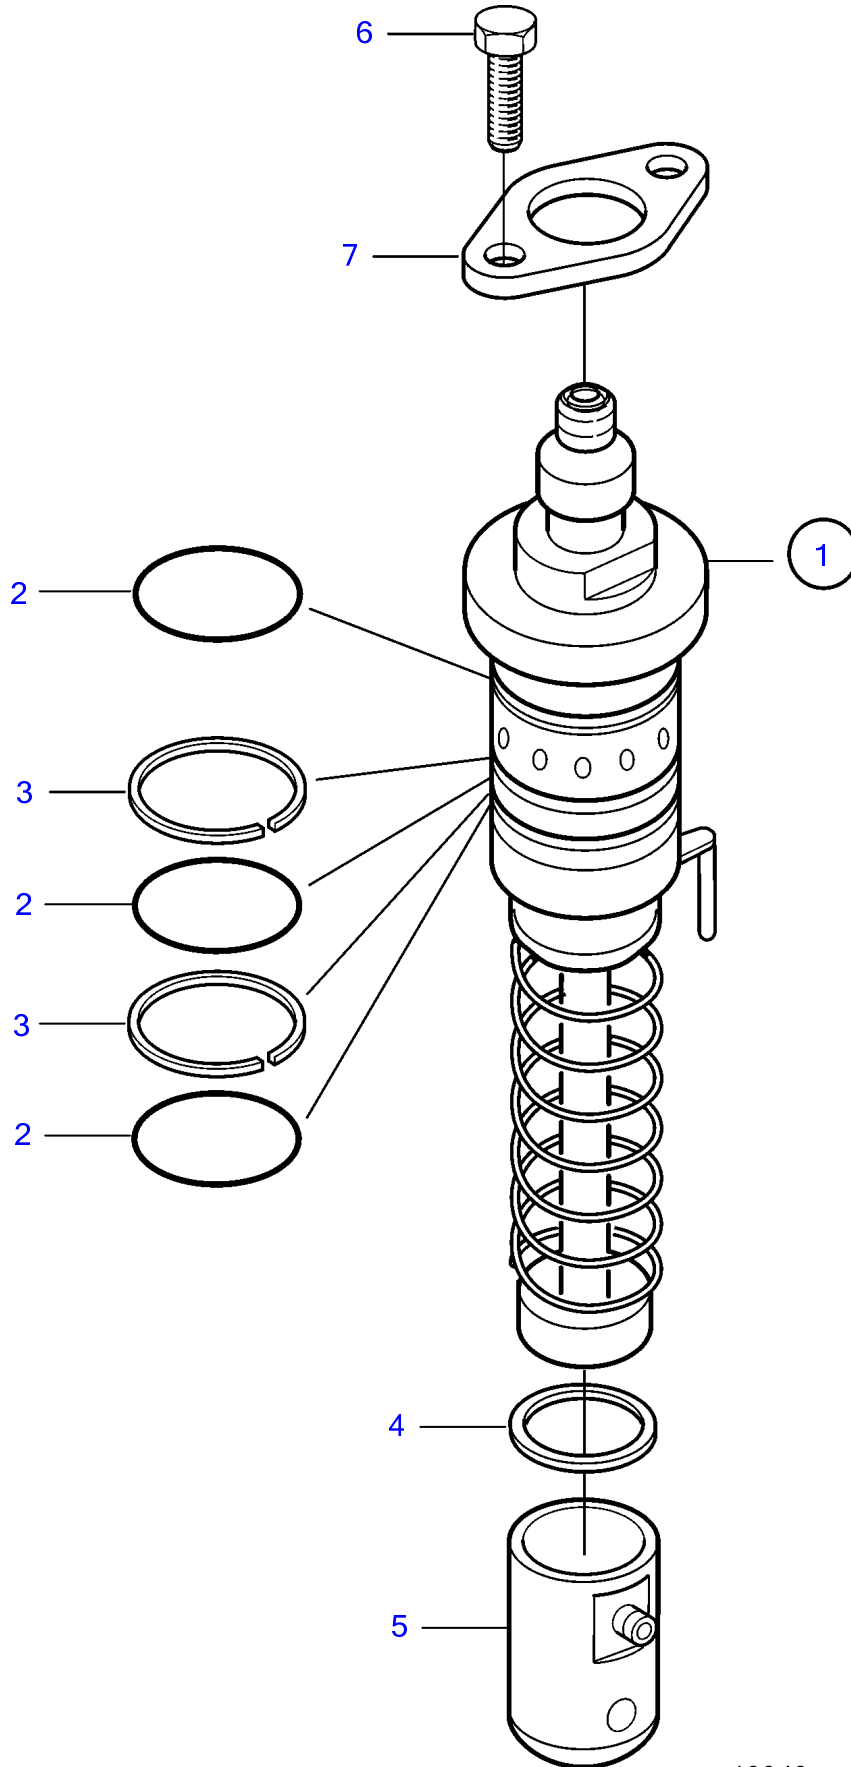

D5A-A T, D5A-A TA, D5A-B TA, D5A-B TA, D5A-B TA

D5A-A T, D5A-A TA, D5A-B TA, D5A-B TA, D5A-B TA

| REF | PART NO. | QTY | DESCRIPTION | NOTES |
|-----|----------|-----|----------------------|----------|
| 1 | 20500360 | 4 | Injection pump | |
| | 3803967 | 4 | Injection pump, exch | |
| | 3803967 | 4 | Injection pump | |
| 2 | 20405907 | 12 | • Sealing ring | |
| 3 | 20405543 | 8 | • Shim | |
| 4 | 20881345 | X | Shim | TH=1,0mm |
| | 20881359 | X | Shim | TH=1,1mm |
| | 20881364 | X | Shim | TH=1,2mm |
| | 20881368 | X | Shim | TH=1,3mm |
| | 20881372 | X | Shim | TH=1,4mm |
| | 20881376 | X | Shim | TH=1,5mm |
| | 20881379 | X | Shim | TH=1,6mm |
| | 20881381 | X | Shim | TH=1,7mm |
| | 20881386 | X | Shim | TH=1,8mm |
| | 20881388 | X | Shim | TH=1,9mm |
| | 20881390 | X | Shim | TH=2,0mm |
| | 20881393 | X | Shim | TH=2,1mm |
| | 20881395 | X | Shim | TH=2,2mm |
| | 20881396 | X | Shim | TH=2,3mm |
| | 20881400 | X | Shim | TH=2,4mm |
| | 20881405 | X | Shim | TH=2,5mm |
| | 20881406 | X | Shim | TH=2,6mm |
| | 20881408 | X | Shim | TH=2,7mm |
| | 20881411 | X | Shim | TH=2,8mm |
| | 20881413 | X | Shim | TH=2,9mm |
| | 20881415 | X | Shim | TH=3,0mm |
| | 20881419 | X | Shim | TH=3,1mm |
| | 20881420 | X | Shim | TH=3,2mm |
| | 20881424 | X | Shim | TH=3,3mm |
| | 20881435 | X | Shim | TH=3,4mm |
| | 20881441 | X | Shim | TH=3,5mm |
| | 20881451 | X | Shim | TH=3,6mm |
| | 20881454 | X | Shim | TH=3,7mm |
| 5 | 11700392 | 4 | Tappet | |
| 6 | 20460071 | 8 | Screw | |
| 7 | 20405565 | 4 | Flange | |