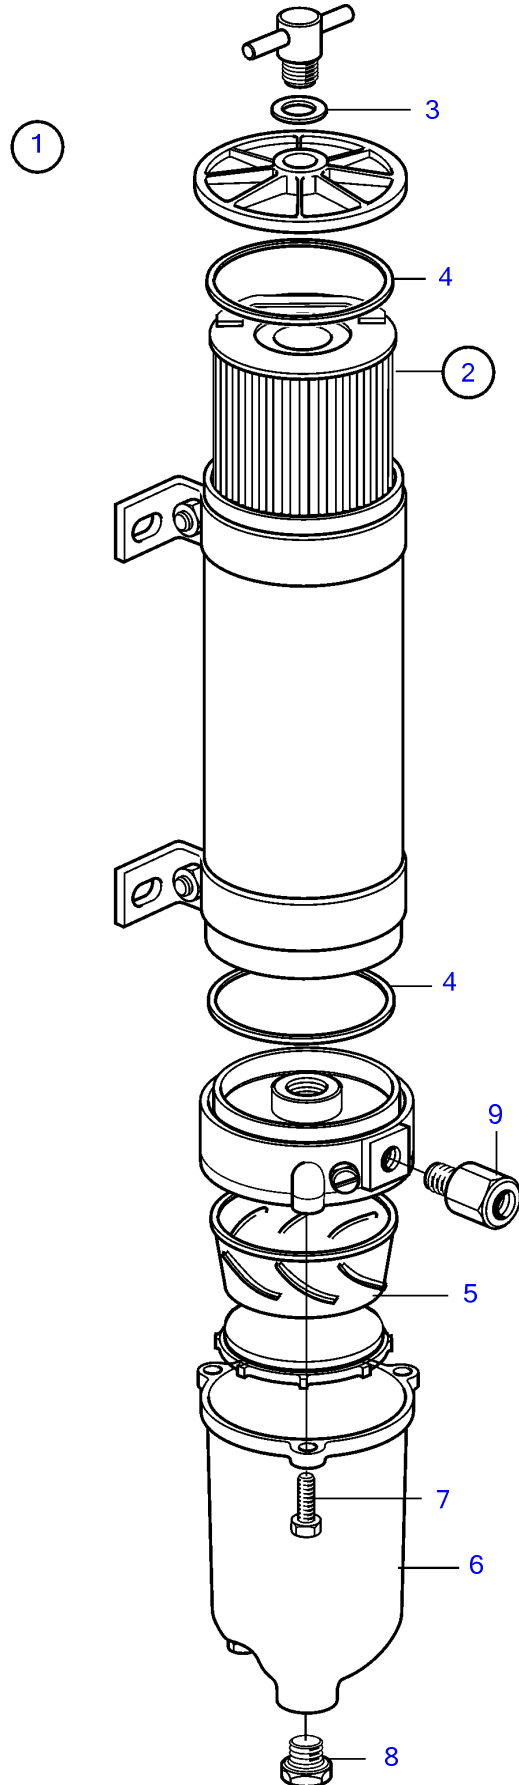

D5A-A T, D7A-A T, D5A-A TA, D7A-A TA, D7A-B TA, D7A-B TA

19856

D5A-A T, D7A-A T, D5A-A TA, D7A-A TA, D7A-B TA, D7A-B TA

| REF | PART NO. | QTY | DESCRIPTION          | NOTES              |
|-----|----------|-----|----------------------|--------------------|
| 1   | 3838845  | 1   | Fuel filter          | Replaced by 877771 |
|     | 877771   | 1   | Fuel filter          |                    |
| 2   | 3838854  | 1   | • Fuel filter insert |                    |
| 3   | 838506   | 1   | • • O-ring           |                    |
| 4   | 846719   | 2   | • • Gasket           |                    |
| 5   |          | 1   | • Turbine            |                    |
| 6   | 3838851  | 1   | • Bowl               |                    |
| 7   | 940094   | 4   | • Hexagon screw      |                    |
| 8   | 952075   | 1   | • Plug               |                    |
| 9   | 846620   | 1   | • Nipple             |                    |