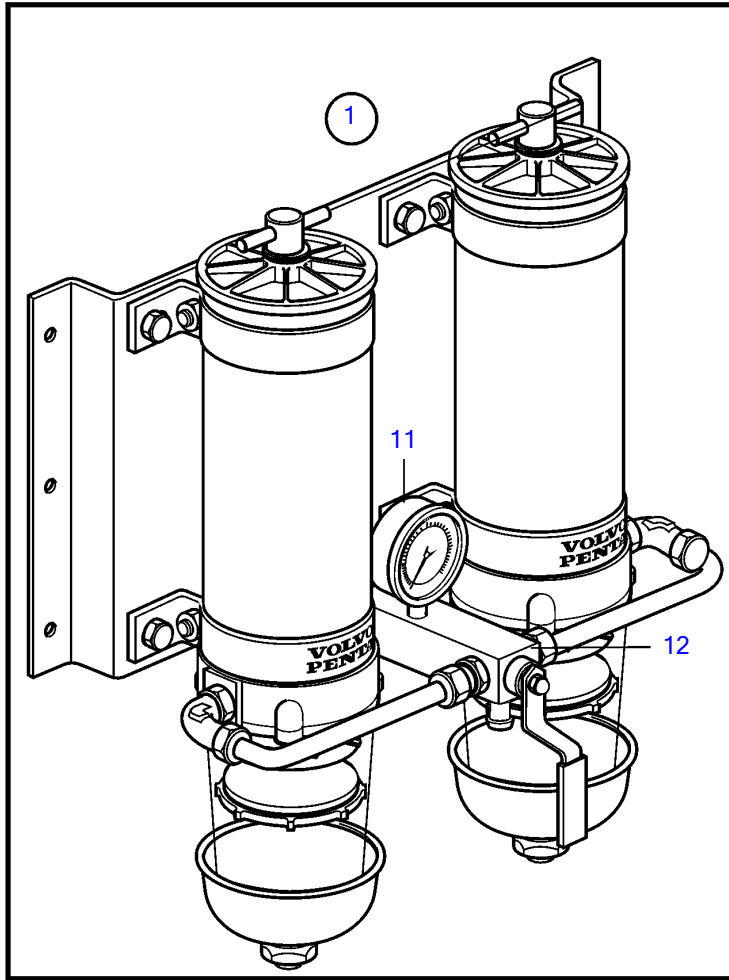

D5A-A T, D7A-A T, D5A-A TA, D7A-A TA, D7A-B TA, D7A-B TA

19855

D5A-A T, D7A-A T, D5A-A TA, D7A-A TA, D7A-B TA, D7A-B TA

REF	PART NO.	QTY	DESCRIPTION	NOTES
1	3838846	1	Fuel filter	Replaced by 889280
	889280	1	Fuel filter	
2	3838854	2	• Fuel filter insert	
3	838506	2	• • O-ring, o-ring	
4	846719	4	• • Gasket	
5		2	• Turbine	
6	3838855	2	• Bowl	Earlier production
	3838848	2	• Bowl	Later production
7	940094	8	• Hexagon screw	
8		2	• Heat shield	
9	3827296	2	• Bowl	
10	952075	2	• Plug	
11	3827299	1	• Manometer	
12	3827300	1	• Block	