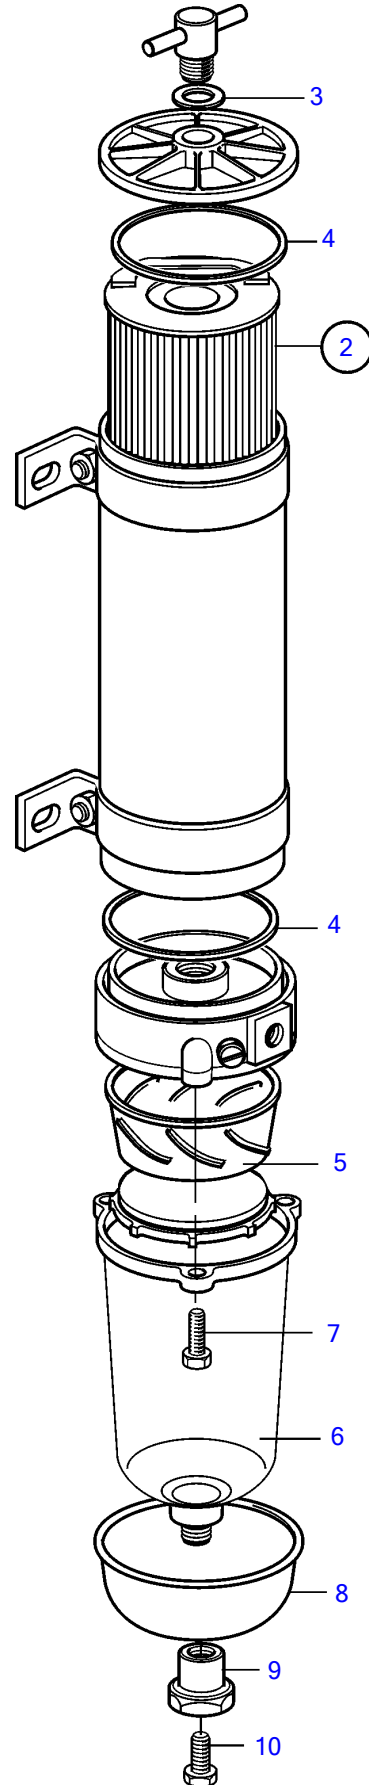

D5A-A T, D7A-A T, D5A-A TA, D7A-A TA, D7A-B TA, D7A-B TA

19855

D5A-A T, D7A-A T, D5A-A TA, D7A-A TA, D7A-B TA, D7A-B TA

REF	PART NO.	QTY	DESCRIPTION	NOTES
1	3838846	1	Fuel filter	Replaced by 889280
	889280	1	Fuel filter	
2	3838854	2	• Fuel filter insert	
3	838506	2	• • O-ring, o-ring	
4	846719	4	• • Gasket	
5		2	• Turbine	
6	3838855	2	• Bowl	Earlier production
	3838848	2	• Bowl	Later production
7	940094	8	• Hexagon screw	
8		2	• Heat shield	
9	3827296	2	• Bowl	
10	952075	2	• Plug	
11	3827299	1	• Manometer	
12	3827300	1	• Block	