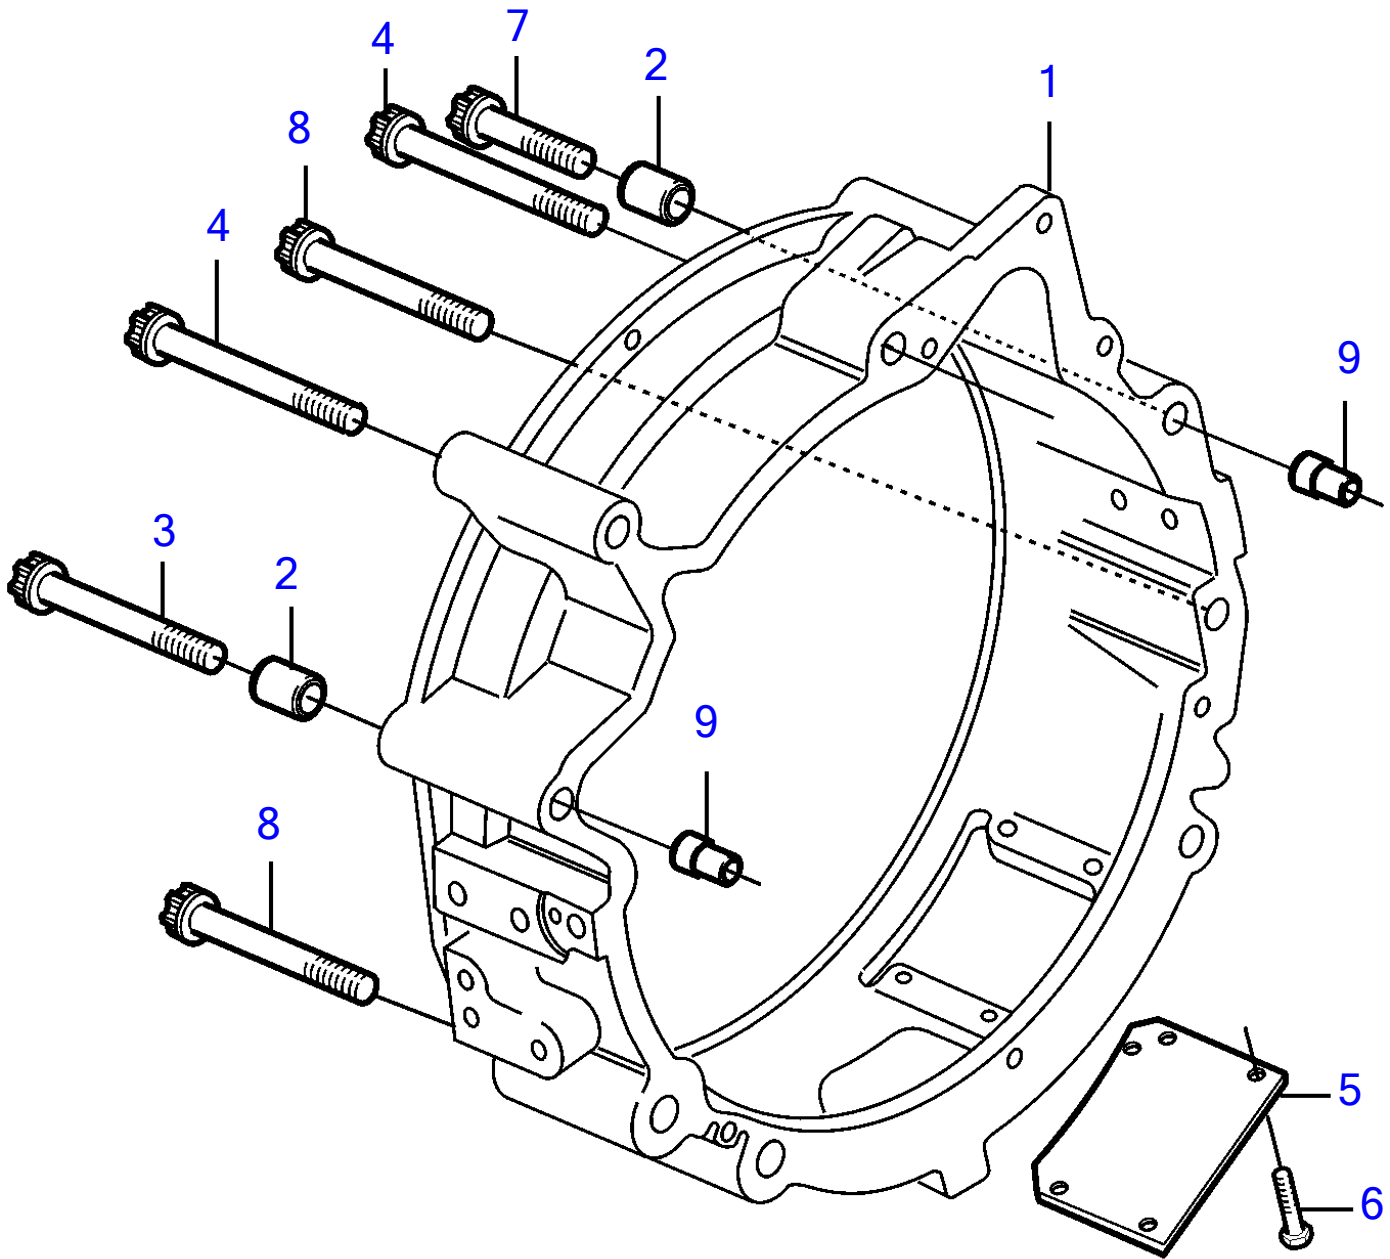

D5A-A T, D7A-A T, D5A-A TA, D7A-A TA, D5A-B TA, D5A-B TA, D5A-B TA, D7A-B TA, D7A-B TA, D7A-B TA

19543

D5A-A T, D7A-A T, D5A-A TA, D7A-A TA, D5A-B TA, D5A-B TA, D5A-B TA, D7A-B TA, D7A-B TA, D7A-B TA

REF	PART NO.	QTY	DESCRIPTION	NOTES
1	20450790	1	Flywheel housing	
	(21044468)	1	Flywheel housing	Obsolete part
2	20405887	2	Bushing	
	20405646	2	Bushing	(20405887)
3	20459996	1	Six point screw	L=150mm
4	20459995	2	Six point screw	L=140mm
5	20547288	1	Cover plate	
6	20459986	4	Hexagon screw	L=10mm
7	20460931	1	Six point screw	
8	20459991	2	Six point screw	
9	20405646	2	Bushing	