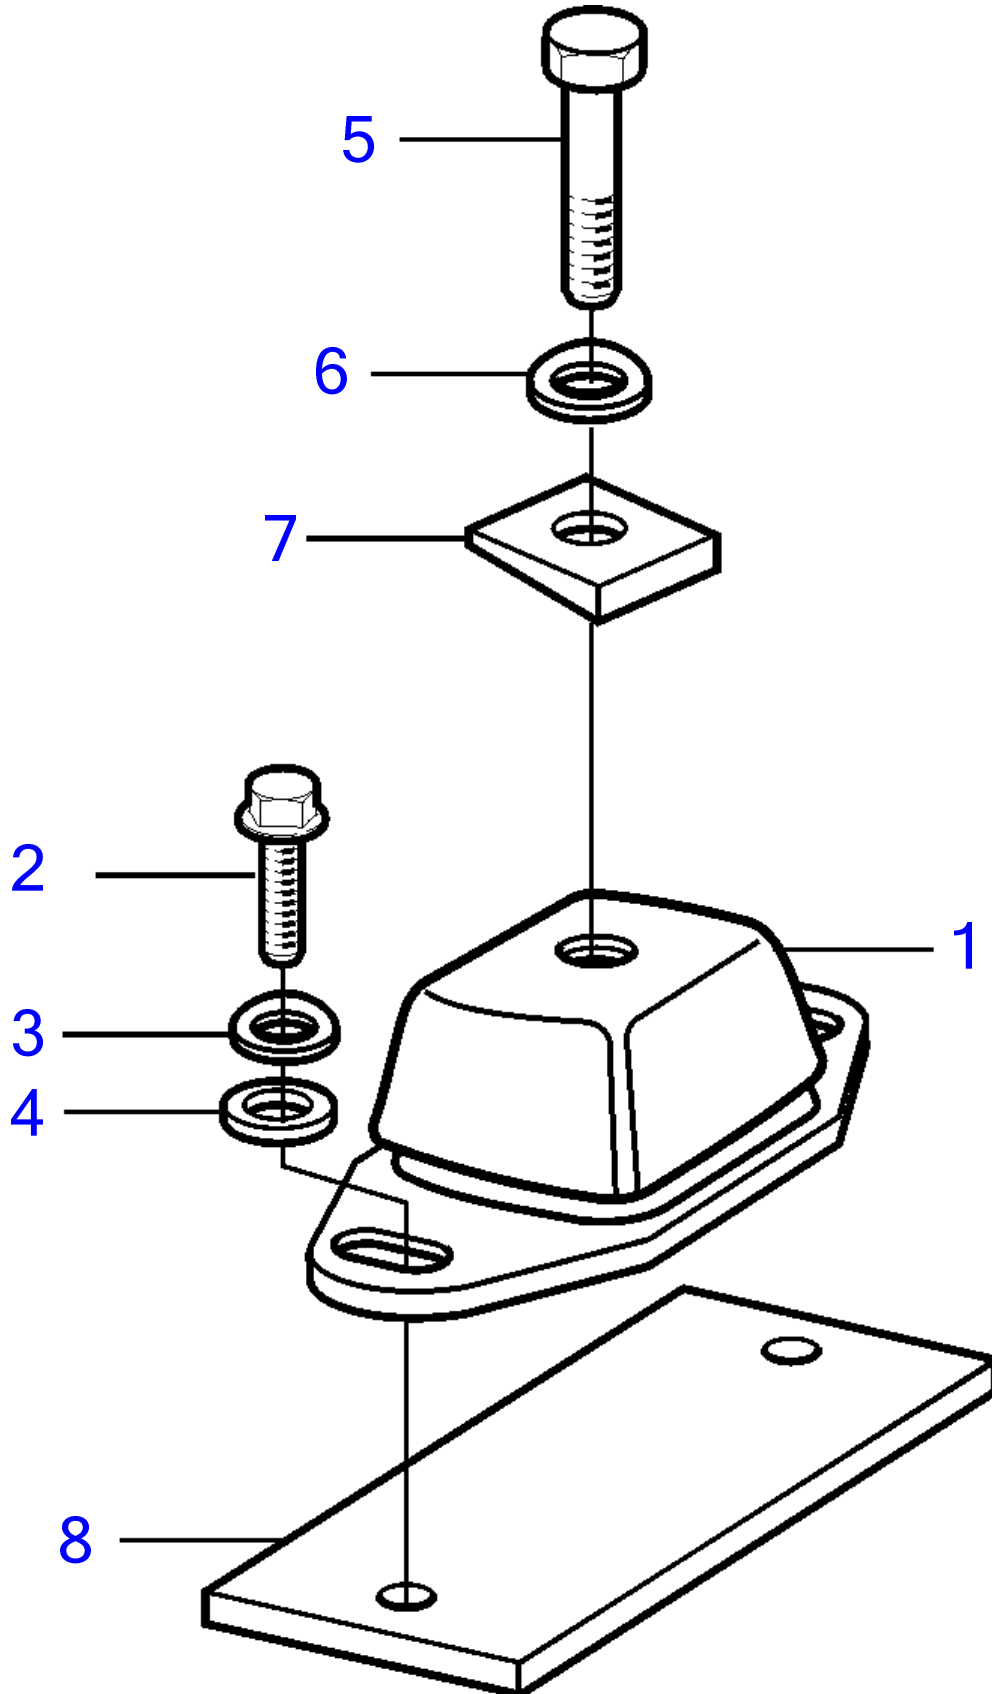

D5A-B TA, D7A-B TA

26072

D5A-B TA, D7A-B TA

REF	PART NO.	QTY	DESCRIPTION
1	3828247	1	Rubber cushion
2	974427	2	Flange screw
3	941912	2	Spring washer
4	994873	2	• Washer
5	955387	1	• Hexagon screw
6	941914	1	• Spring washer
7	18683	1	U-member washer
8		1	Weld plate