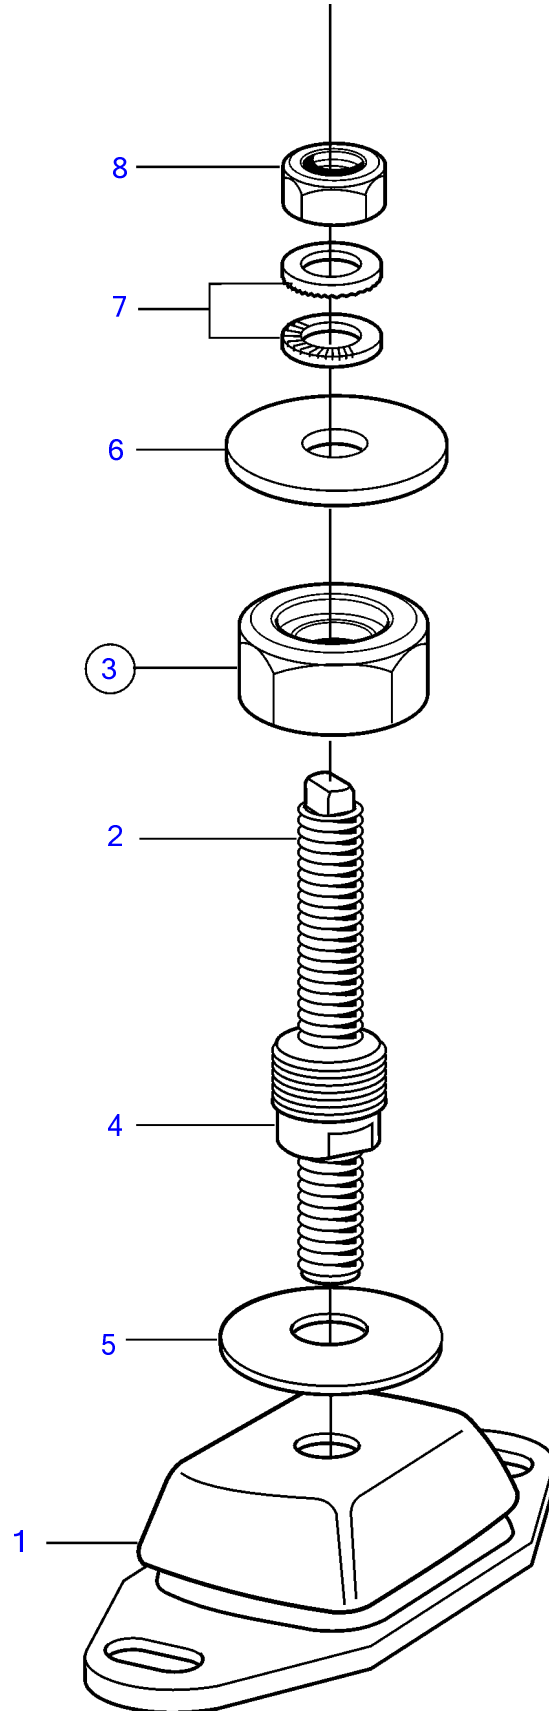

D5A-B TA, D7A-B TA

19649

D5A-B TA, D7A-B TA

REF	PART NO.	QTY	DESCRIPTION	SEE SEC.	NOTES
1	3828247	1	Rubber cushion		
2	3828724	1	Adjusting screw		
3	3836666	1	Adjusting sleeve	4059	Replace with complete detail 889839 or 889841
	3836667	1	• Nut		
4		1	• Sleeve		
5		1	• Washer		
6	120224	1	Washer		
7	847766	1	Lock washer		
8	955786	1	Hexagon nut		