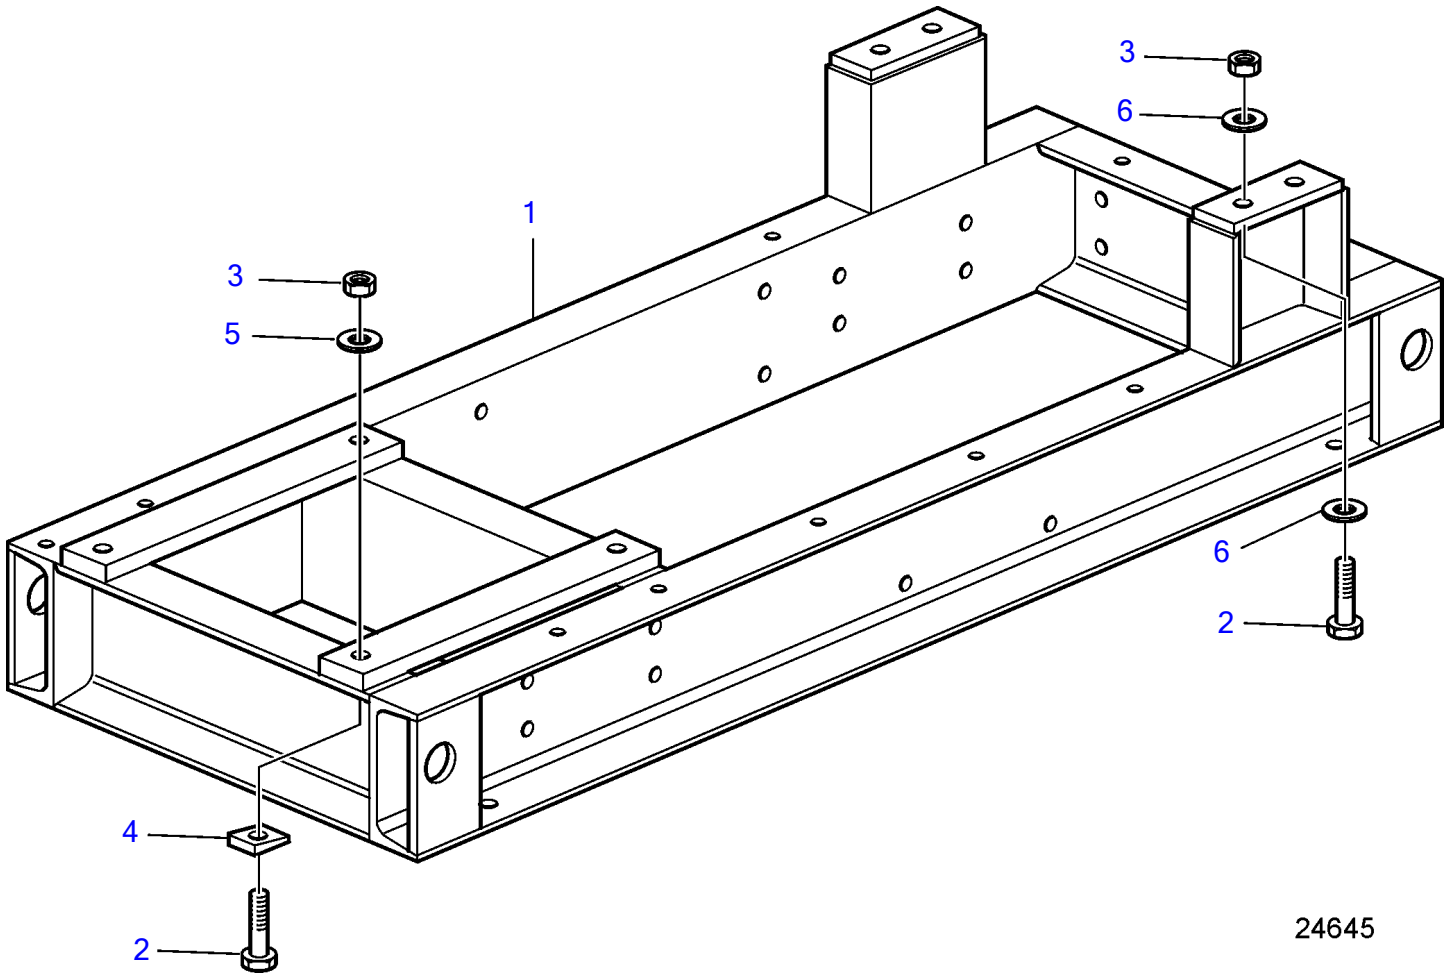

D5A-B TA, D5A-B TA

D5A-B TA, D5A-B TA

REF	PART NO.	QTY	DESCRIPTION	SEE SEC.	NOTES
1	3837470	1	Frame	6283	
2	955387	6	Hexagon screw		
3	963111	6	Lock nut		
4	18683	4	U-member washer		
5	941914	4	Spring washer		Obsolete part
6	955903	4	Washer		