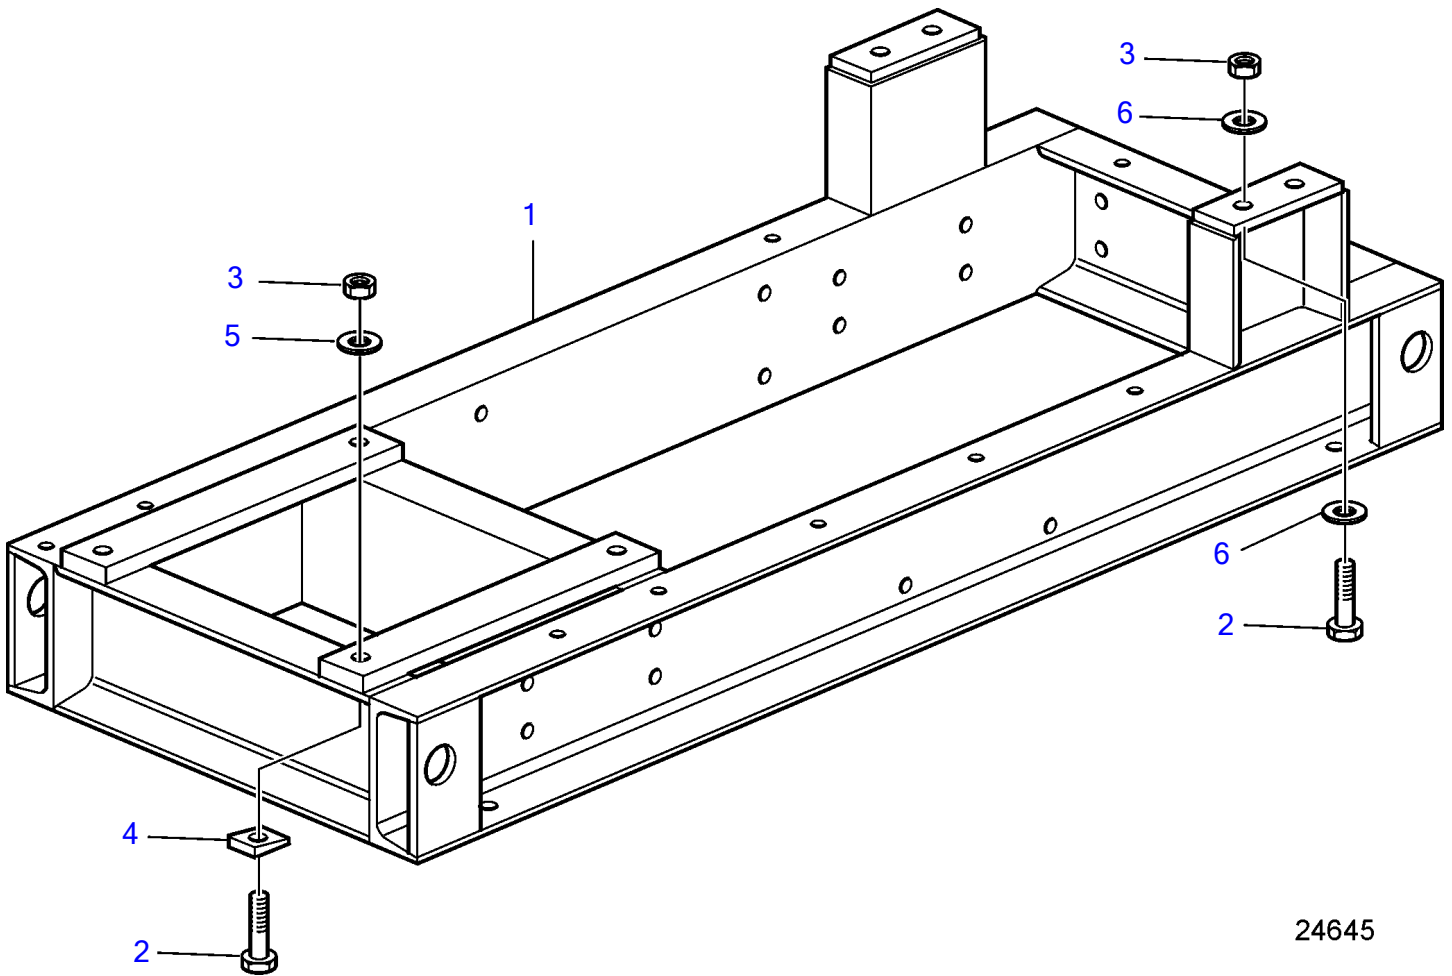

D7A-B TA, D7A-B TA

24645

D7A-B TA, D7A-B TA

REF	PART NO.	QTY	DESCRIPTION	SEE SEC.	NOTES
1	3837471	1	Frame	6283	
2	955387	6	Hexagon screw		
3	963111	6	Lock nut		
4	18683	4	U-member washer		
5	941914	4	Spring washer		Obsolete part
6	955903	4	Washer		