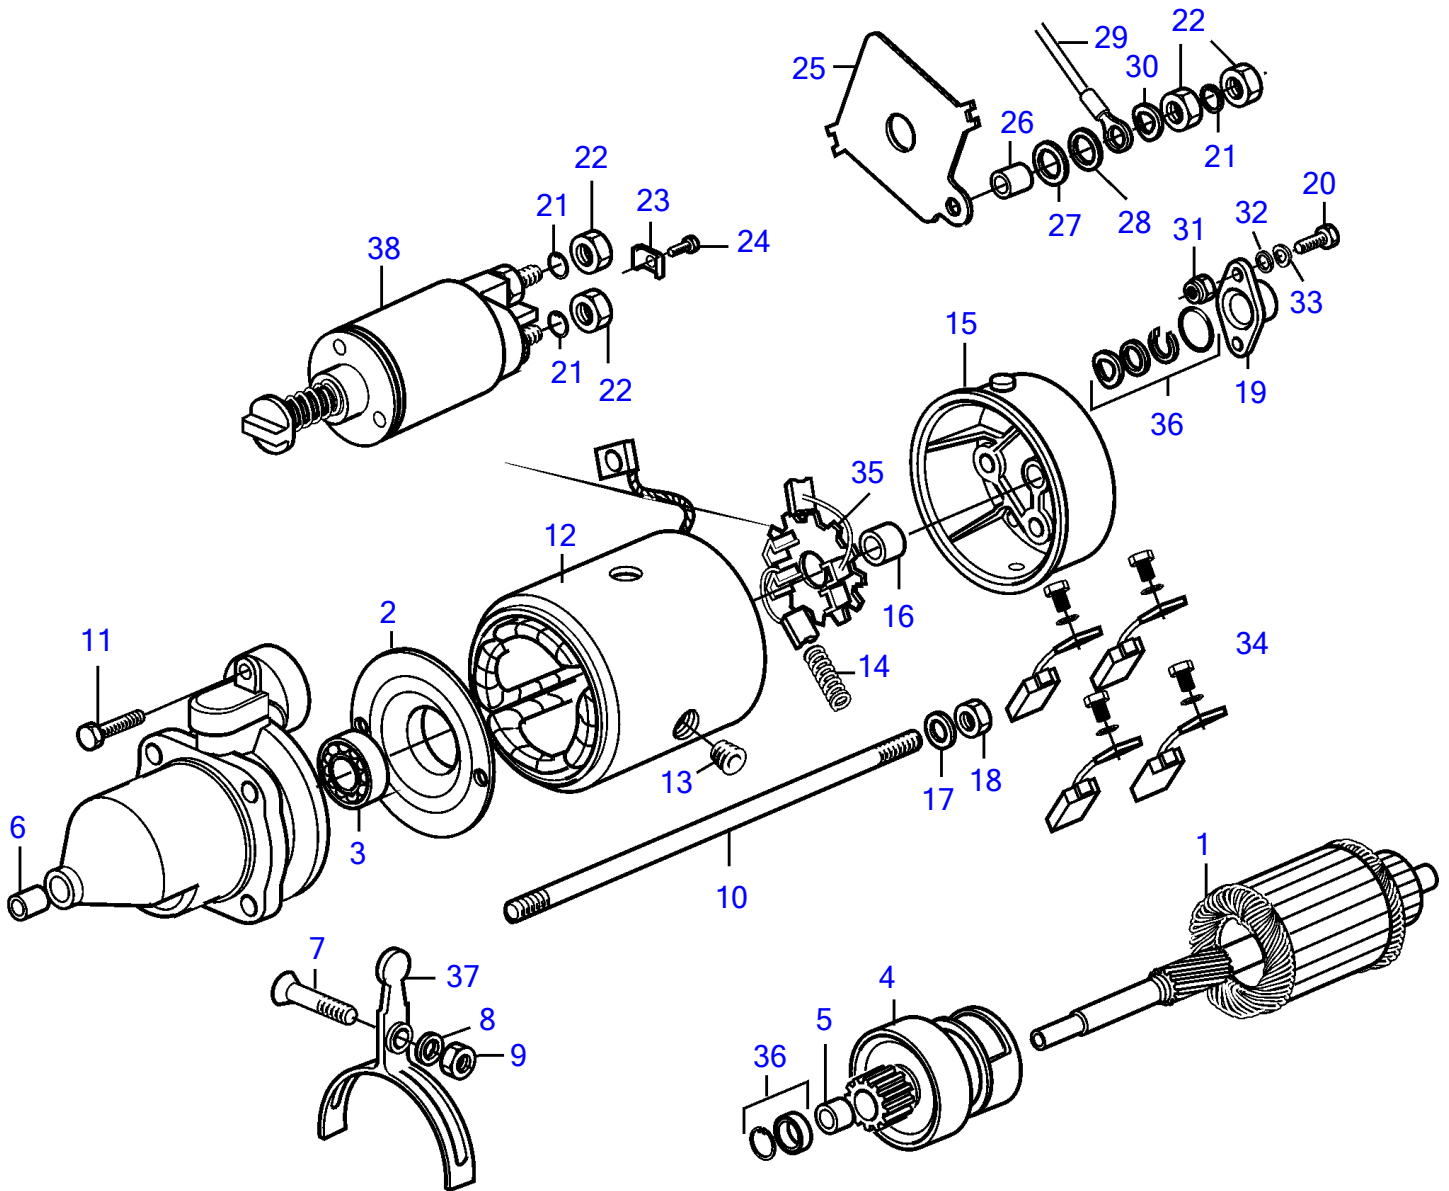

D5A-A T, D7A-A T, D5A-A TA, D7A-A TA, D5A-B TA, D5A-B TA, D5A-B TA, D7A-B TA, D7A-B TA, D7A-B TA

19845

D5A-A T, D7A-A T, D5A-A TA, D7A-A TA, D5A-B TA, D5A-B TA, D5A-B TA, D7A-B TA, D7A-B TA, D7A-B TA

REF	PART NO.	QTY	DESCRIPTION	NOTES
1		1	Rotor	
2		1	Bearing	
3		1	Bearing sleeve	
4	(888855)	1	Pinion	Obsolete part
5		2	Sleeve	
6	20460112	1	Bushing	
7		1	Screw	
8		1	Spring washer	
9		1	Nut	
10		2	Pin	
11		3	Screw	
12		1	Winding	
13		4	Screw	
14	20460114	4	Compression spring	
15		1	Bearing	
16	20460113	1	Bearing bushing	
17		2	Washer	
18		2	Nut	
19		1	Cardboard tube	
20		2	Screw	
21		2	Lock washer	
22		2	Nut	
23	20460120	1	Clamp	
24		1	Screw	
25		1	Plate	
26		1	Sleeve	
27		1	Washer	
28	20460127	1	Washer	
29		1	Cable	
30		1	Spring washer	
31		2	Sleeve	
32		2	Washer	
33		2	Spring washer	
34	888856	1	Carbon brush	
35		1	Bracket	
36		1	Kit	
37		1	Engagement lever	
38	888857	1	Solenoid switch	