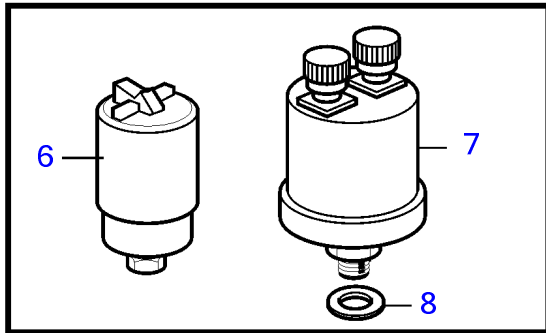

D5A-A T, D7A-A T, D5A-A TA, D7A-A TA, D5A-B TA, D5A-B TA, D5A-B TA, D7A-B TA, D7A-B TA, D7A-B TA

24132

D5A-A T, D7A-A T, D5A-A TA, D7A-A TA, D5A-B TA, D5A-B TA, D5A-B TA, D7A-B TA, D7A-B TA, D7A-B TA

REF	PART NO.	QTY	DESCRIPTION	NOTES
1	888853	1	Oil pressure sensor	SN-1096836
	21091609	1	Pressure sensor	SN1096837-
2	969011	1	• Gasket	
3	3586736	1	Pressure switch, oil pressure	
4	874673	1	Pressure switch, piston cooling	Replaced by 21202753.
	21202753	1	Pressure switch	
5	3838211	1	Adapter	
6	20553463	1	Sensor, air filter	
7	866838	1	Pressure sensor	Alt,0-2bar
	872196	1	Pressure sensor	Alt,0-3bar
8	11998	1	Gasket	
9	881965	1	Level guard, expansion tank	For engine mounted heat exchanger., SN-11184143
	21876480	1	Sensor	For engine mounted heat exchanger., SN11184144-
10	3586830	1	Temperature sensor	
11	848829	1	Thermo monitor	103°C, Replaced by 21510547
	21510547	1	Thermo monitor	110 ± 3°C
12	21506646	1	Wiring harness	Use together with 21510547 when changing from 848829
13	947827	2	Clamp	
14	18822	1	Gasket	
15	969011	1	Gasket	
16	948211	1	Cable tie	
17	984466	1	Reduction nipple	
18	20513340	1	Sensor, fuel	(20450685)
19	20459880	1	Sensor	Aux, SN-01099383
	20924088	1	Sensor	SN01099384-
20	20459227	1	Screw	
21	20459868	1	Sensor	Replaced by 20511126
	20511126	1	Sensor	Replaced by 20964264
	20964264	1	Sensor	L=55,5
22	967949	1	Flange screw	
23	20460353	1	Temperature sensor	Outside temperature.
24	21073863	1	Sensor	
25	948884	1	Gasket	