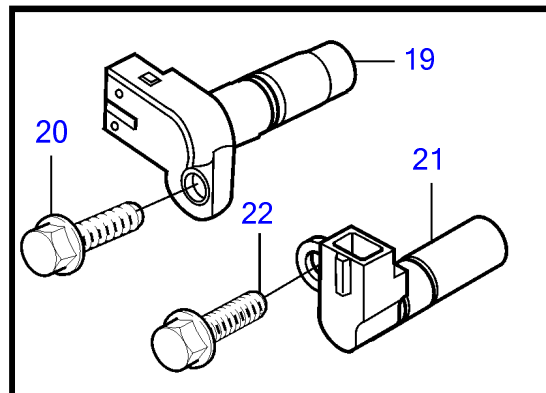

D5A-A T, D7A-A T, D5A-A TA, D7A-A TA, D5A-B TA, D5A-B TA, D5A-B TA, D7A-B TA, D7A-B TA, D7A-B TA

24132

D5A-A T, D7A-A T, D5A-A TA, D7A-A TA, D5A-B TA, D5A-B TA, D5A-B TA, D7A-B TA, D7A-B TA, D7A-B TA

REF	PART NO.	QTY	DESCRIPTION	NOTES
1	888853	1	Oil pressure sensor	SN-1096836
	21091609	1	Pressure sensor	SN1096837-
2	969011	1	• Gasket	
3	3586736	1	Pressure switch, oil pressure	
4	874673	1	Pressure switch, piston cooling	Replaced by 21202753.
	21202753	1	Pressure switch	
5	3838211	1	Adapter	
6	20553463	1	Sensor, air filter	
7	866838	1	Pressure sensor	Alt,0-2bar
	872196	1	Pressure sensor	Alt,0-3bar
8	11998	1	Gasket	
9	881965	1	Level guard, expansion tank	For engine mounted heat exchanger., SN-11184143
	21876480	1	Sensor	For engine mounted heat exchanger., SN11184144-
10	3586830	1	Temperature sensor	
11	848829	1	Thermo monitor	103°C, Replaced by 21510547
	21510547	1	Thermo monitor	110 ± 3°C
12	21506646	1	Wiring harness	Use together with 21510547 when changing from 848829
13	947827	2	Clamp	
14	18822	1	Gasket	
15	969011	1	Gasket	
16	948211	1	Cable tie	
17	984466	1	Reduction nipple	
18	20513340	1	Sensor, fuel	(20450685)
19	20459880	1	Sensor	Aux, SN-01099383
	20924088	1	Sensor	SN01099384-
20	20459227	1	Screw	
21	20459868	1	Sensor	Replaced by 20511126
	20511126	1	Sensor	Replaced by 20964264
	20964264	1	Sensor	L=55,5
22	967949	1	Flange screw	
23	20460353	1	Temperature sensor	Outside temperature.
24	21073863	1	Sensor	
25	948884	1	Gasket	