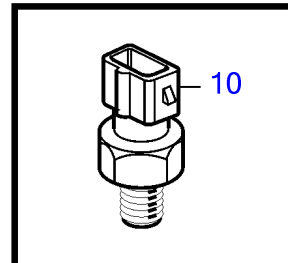

D5A-A T, D7A-A T, D5A-A TA, D7A-A TA, D5A-B TA, D5A-B TA, D5A-B TA, D7A-B TA, D7A-B TA, D7A-B TA

24132

D5A-A T, D7A-A T, D5A-A TA, D7A-A TA, D5A-B TA, D5A-B TA, D5A-B TA, D7A-B TA, D7A-B TA, D7A-B TA

REF	PART NO.	QTY	DESCRIPTION	NOTES
1	888853	1	Oil pressure sensor	SN-1096836
	21091609	1	Pressure sensor	SN1096837-
2	969011	1	• Gasket	
3	3586736	1	Pressure switch, oil pressure	
4	874673	1	Pressure switch, piston cooling	Replaced by 21202753.
	21202753	1	Pressure switch	
5	3838211	1	Adapter	
6	20553463	1	Sensor, air filter	
7	866838	1	Pressure sensor	Alt,0-2bar
	872196	1	Pressure sensor	Alt,0-3bar
8	11998	1	Gasket	
9	881965	1	Level guard, expansion tank	For engine mounted heat exchanger., SN-11184143
	21876480	1	Sensor	For engine mounted heat exchanger., SN11184144-
10	3586830	1	Temperature sensor	
11	848829	1	Thermo monitor	103°C, Replaced by 21510547
	21510547	1	Thermo monitor	110 ± 3°C
12	21506646	1	Wiring harness	Use together with 21510547 when changing from 848829
13	947827	2	Clamp	
14	18822	1	Gasket	
15	969011	1	Gasket	
16	948211	1	Cable tie	
17	984466	1	Reduction nipple	
18	20513340	1	Sensor, fuel	(20450685)
19	20459880	1	Sensor	Aux, SN-01099383
	20924088	1	Sensor	SN01099384-
20	20459227	1	Screw	
21	20459868	1	Sensor	Replaced by 20511126
	20511126	1	Sensor	Replaced by 20964264
	20964264	1	Sensor	L=55,5
22	967949	1	Flange screw	
23	20460353	1	Temperature sensor	Outside temperature.
24	21073863	1	Sensor	
25	948884	1	Gasket	