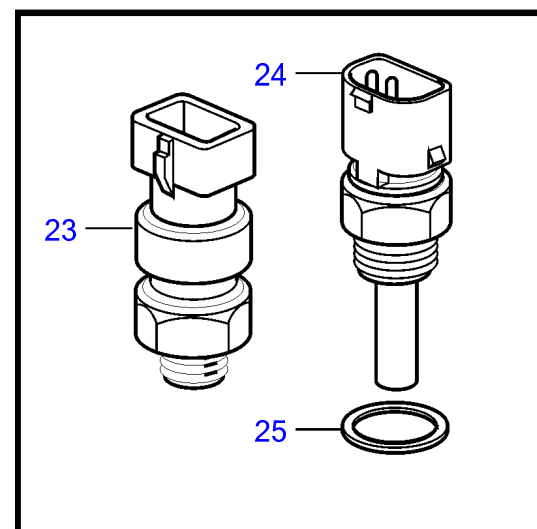

D5A-A T, D7A-A T, D5A-A TA, D7A-A TA, D5A-B TA, D5A-B TA, D5A-B TA, D7A-B TA, D7A-B TA, D7A-B TA

24132

D5A-A T, D7A-A T, D5A-A TA, D7A-A TA, D5A-B TA, D5A-B TA, D5A-B TA, D7A-B TA, D7A-B TA, D7A-B TA

REF	PART NO.	QTY	DESCRIPTION	NOTES
1	888853	1	Oil pressure sensor	SN-1096836
	21091609	1	Pressure sensor	SN1096837-
2	969011	1	• Gasket	
3	3586736	1	Pressure switch, oil pressure	
4	874673	1	Pressure switch, piston cooling	Replaced by 21202753.
	21202753	1	Pressure switch	
5	3838211	1	Adapter	
6	20553463	1	Sensor, air filter	
7	866838	1	Pressure sensor	Alt,0-2bar
	872196	1	Pressure sensor	Alt,0-3bar
8	11998	1	Gasket	
9	881965	1	Level guard, expansion tank	For engine mounted heat exchanger., SN-11184143
	21876480	1	Sensor	For engine mounted heat exchanger., SN11184144-
10	3586830	1	Temperature sensor	
11	848829	1	Thermo monitor	103°C, Replaced by 21510547
	21510547	1	Thermo monitor	110 ± 3°C
12	21506646	1	Wiring harness	Use together with 21510547 when changing from 848829
13	947827	2	Clamp	
14	18822	1	Gasket	
15	969011	1	Gasket	
16	948211	1	Cable tie	
17	984466	1	Reduction nipple	
18	20513340	1	Sensor, fuel	(20450685)
19	20459880	1	Sensor	Aux, SN-01099383
	20924088	1	Sensor	SN01099384-
20	20459227	1	Screw	
21	20459868	1	Sensor	Replaced by 20511126
	20511126	1	Sensor	Replaced by 20964264
	20964264	1	Sensor	L=55,5
22	967949	1	Flange screw	
23	20460353	1	Temperature sensor	Outside temperature.
24	21073863	1	Sensor	
25	948884	1	Gasket	