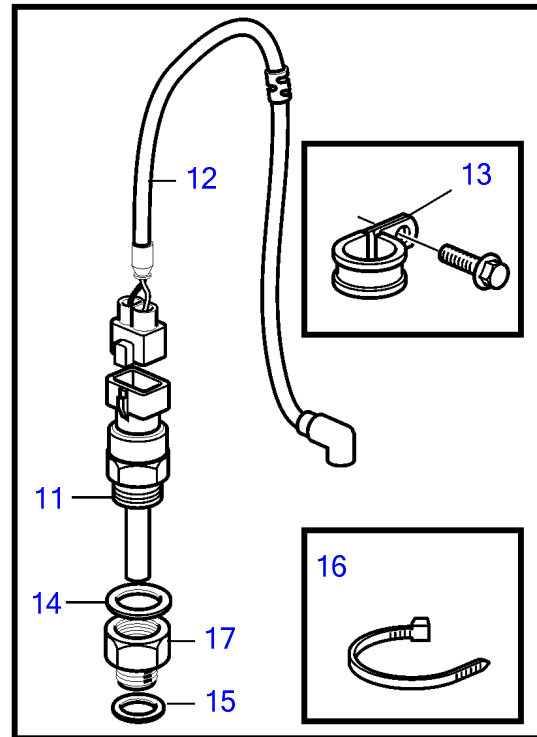

D5A-A T, D7A-A T, D5A-A TA, D7A-A TA, D5A-B TA, D5A-B TA, D5A-B TA, D7A-B TA, D7A-B TA, D7A-B TA

24132

D5A-A T, D7A-A T, D5A-A TA, D7A-A TA, D5A-B TA, D5A-B TA, D5A-B TA, D7A-B TA, D7A-B TA, D7A-B TA

REF	PART NO.	QTY	DESCRIPTION	NOTES
1	888853	1	Oil pressure sensor	SN-1096836
	21091609	1	Pressure sensor	SN1096837-
2	969011	1	• Gasket	
3	3586736	1	Pressure switch, oil pressure	
4	874673	1	Pressure switch, piston cooling	Replaced by 21202753.
	21202753	1	Pressure switch	
5	3838211	1	Adapter	
6	20553463	1	Sensor, air filter	
7	866838	1	Pressure sensor	Alt,0-2bar
	872196	1	Pressure sensor	Alt,0-3bar
8	11998	1	Gasket	
9	881965	1	Level guard, expansion tank	For engine mounted heat exchanger., SN-11184143
	21876480	1	Sensor	For engine mounted heat exchanger., SN11184144-
10	3586830	1	Temperature sensor	
11	848829	1	Thermo monitor	103°C, Replaced by 21510547
	21510547	1	Thermo monitor	110 ± 3°C
12	21506646	1	Wiring harness	Use together with 21510547 when changing from 848829
13	947827	2	Clamp	
14	18822	1	Gasket	
15	969011	1	Gasket	
16	948211	1	Cable tie	
17	984466	1	Reduction nipple	
18	20513340	1	Sensor, fuel	(20450685)
19	20459880	1	Sensor	Aux, SN-01099383
	20924088	1	Sensor	SN01099384-
20	20459227	1	Screw	
21	20459868	1	Sensor	Replaced by 20511126
	20511126	1	Sensor	Replaced by 20964264
	20964264	1	Sensor	L=55,5
22	967949	1	Flange screw	
23	20460353	1	Temperature sensor	Outside temperature.
24	21073863	1	Sensor	
25	948884	1	Gasket	