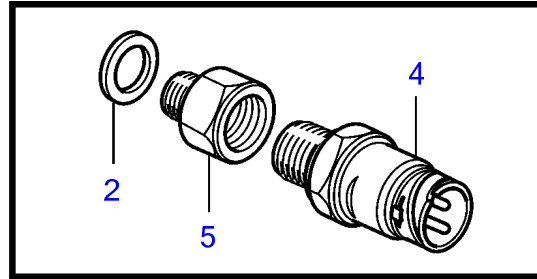

D5A-A T, D7A-A T, D5A-A TA, D7A-A TA, D5A-B TA, D5A-B TA, D5A-B TA, D7A-B TA, D7A-B TA, D7A-B TA

24132

D5A-A T, D7A-A T, D5A-A TA, D7A-A TA, D5A-B TA, D5A-B TA, D5A-B TA, D7A-B TA, D7A-B TA, D7A-B TA

REF	PART NO.	QTY	DESCRIPTION	NOTES
1	888853	1	Oil pressure sensor	SN-1096836
	21091609	1	Pressure sensor	SN1096837-
2	969011	1	• Gasket	
3	3586736	1	Pressure switch, oil pressure	
4	874673	1	Pressure switch, piston cooling	Replaced by 21202753.
	21202753	1	Pressure switch	
5	3838211	1	Adapter	
6	20553463	1	Sensor, air filter	
7	866838	1	Pressure sensor	Alt,0-2bar
	872196	1	Pressure sensor	Alt,0-3bar
8	11998	1	Gasket	
9	881965	1	Level guard, expansion tank	For engine mounted heat exchanger., SN-11184143
	21876480	1	Sensor	For engine mounted heat exchanger., SN11184144-
10	3586830	1	Temperature sensor	
11	848829	1	Thermo monitor	103°C, Replaced by 21510547
	21510547	1	Thermo monitor	110 ± 3°C
12	21506646	1	Wiring harness	Use together with 21510547 when changing from 848829
13	947827	2	Clamp	
14	18822	1	Gasket	
15	969011	1	Gasket	
16	948211	1	Cable tie	
17	984466	1	Reduction nipple	
18	20513340	1	Sensor, fuel	(20450685)
19	20459880	1	Sensor	Aux, SN-01099383
	20924088	1	Sensor	SN01099384-
20	20459227	1	Screw	
21	20459868	1	Sensor	Replaced by 20511126
	20511126	1	Sensor	Replaced by 20964264
	20964264	1	Sensor	L=55,5
22	967949	1	Flange screw	
23	20460353	1	Temperature sensor	Outside temperature.
24	21073863	1	Sensor	
25	948884	1	Gasket	