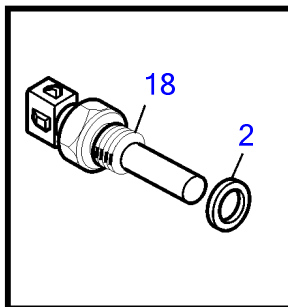

D5A-A T, D7A-A T, D5A-A TA, D7A-A TA, D5A-B TA, D5A-B TA, D5A-B TA, D7A-B TA, D7A-B TA, D7A-B TA

24132

D5A-A T, D7A-A T, D5A-A TA, D7A-A TA, D5A-B TA, D5A-B TA, D5A-B TA, D7A-B TA, D7A-B TA, D7A-B TA

REF	PART NO.	QTY	DESCRIPTION	NOTES
1	888853	1	Oil pressure sensor	SN-1096836
	21091609	1	Pressure sensor	SN1096837-
2	969011	1	• Gasket	
3	3586736	1	Pressure switch, oil pressure	
4	874673	1	Pressure switch, piston cooling	Replaced by 21202753.
	21202753	1	Pressure switch	
5	3838211	1	Adapter	
6	20553463	1	Sensor, air filter	
7	866838	1	Pressure sensor	Alt,0-2bar
	872196	1	Pressure sensor	Alt,0-3bar
8	11998	1	Gasket	
9	881965	1	Level guard, expansion tank	For engine mounted heat exchanger., SN-11184143
	21876480	1	Sensor	For engine mounted heat exchanger., SN11184144-
10	3586830	1	Temperature sensor	
11	848829	1	Thermo monitor	103°C, Replaced by 21510547
	21510547	1	Thermo monitor	110 ± 3°C
12	21506646	1	Wiring harness	Use together with 21510547 when changing from 848829
13	947827	2	Clamp	
14	18822	1	Gasket	
15	969011	1	Gasket	
16	948211	1	Cable tie	
17	984466	1	Reduction nipple	
18	20513340	1	Sensor, fuel	(20450685)
19	20459880	1	Sensor	Aux, SN-01099383
	20924088	1	Sensor	SN01099384-
20	20459227	1	Screw	
21	20459868	1	Sensor	Replaced by 20511126
	20511126	1	Sensor	Replaced by 20964264
	20964264	1	Sensor	L=55,5
22	967949	1	Flange screw	
23	20460353	1	Temperature sensor	Outside temperature.
24	21073863	1	Sensor	
25	948884	1	Gasket	