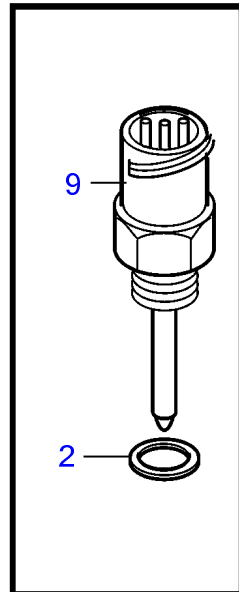

D5A-A T, D7A-A T, D5A-A TA, D7A-A TA, D5A-B TA, D5A-B TA, D5A-B TA, D7A-B TA, D7A-B TA, D7A-B TA

24132

D5A-A T, D7A-A T, D5A-A TA, D7A-A TA, D5A-B TA, D5A-B TA, D5A-B TA, D7A-B TA, D7A-B TA, D7A-B TA

REF	PART NO.	QTY	DESCRIPTION	NOTES
1	888853	1	Oil pressure sensor	SN-1096836
	21091609	1	Pressure sensor	SN1096837-
2	969011	1	• Gasket	
3	3586736	1	Pressure switch, oil pressure	
4	874673	1	Pressure switch, piston cooling	Replaced by 21202753.
	21202753	1	Pressure switch	
5	3838211	1	Adapter	
6	20553463	1	Sensor, air filter	
7	866838	1	Pressure sensor	Alt,0-2bar
	872196	1	Pressure sensor	Alt,0-3bar
8	11998	1	Gasket	
9	881965	1	Level guard, expansion tank	For engine mounted heat exchanger., SN-11184143
	21876480	1	Sensor	For engine mounted heat exchanger., SN11184144-
10	3586830	1	Temperature sensor	
11	848829	1	Thermo monitor	103°C, Replaced by 21510547
	21510547	1	Thermo monitor	110 ± 3°C
12	21506646	1	Wiring harness	Use together with 21510547 when changing from 848829
13	947827	2	Clamp	
14	18822	1	Gasket	
15	969011	1	Gasket	
16	948211	1	Cable tie	
17	984466	1	Reduction nipple	
18	20513340	1	Sensor, fuel	(20450685)
19	20459880	1	Sensor	Aux, SN-01099383
	20924088	1	Sensor	SN01099384-
20	20459227	1	Screw	
21	20459868	1	Sensor	Replaced by 20511126
	20511126	1	Sensor	Replaced by 20964264
	20964264	1	Sensor	L=55,5
22	967949	1	Flange screw	
23	20460353	1	Temperature sensor	Outside temperature.
24	21073863	1	Sensor	
25	948884	1	Gasket	