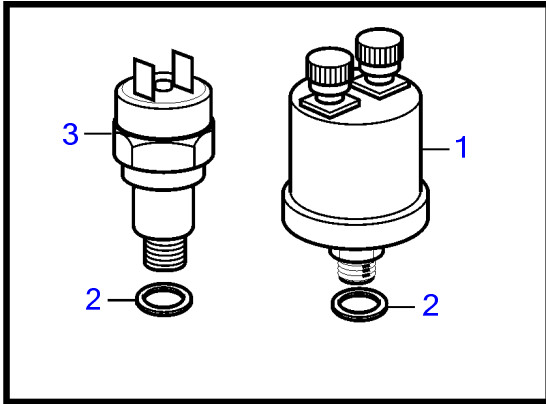

D5A-A T, D7A-A T, D5A-A TA, D7A-A TA, D5A-B TA, D5A-B TA, D5A-B TA, D7A-B TA, D7A-B TA, D7A-B TA

24132

D5A-A T, D7A-A T, D5A-A TA, D7A-A TA, D5A-B TA, D5A-B TA, D5A-B TA, D7A-B TA, D7A-B TA, D7A-B TA

REF	PART NO.	QTY	DESCRIPTION	NOTES
1	888853	1	Oil pressure sensor	SN-1096836
	21091609	1	Pressure sensor	SN1096837-
2	969011	1	• Gasket	
3	3586736	1	Pressure switch, oil pressure	
4	874673	1	Pressure switch, piston cooling	Replaced by 21202753.
	21202753	1	Pressure switch	
5	3838211	1	Adapter	
6	20553463	1	Sensor, air filter	
7	866838	1	Pressure sensor	Alt,0-2bar
	872196	1	Pressure sensor	Alt,0-3bar
8	11998	1	Gasket	
9	881965	1	Level guard, expansion tank	For engine mounted heat exchanger., SN-11184143
	21876480	1	Sensor	For engine mounted heat exchanger., SN11184144-
10	3586830	1	Temperature sensor	
11	848829	1	Thermo monitor	103°C, Replaced by 21510547
	21510547	1	Thermo monitor	110 ± 3°C
12	21506646	1	Wiring harness	Use together with 21510547 when changing from 848829
13	947827	2	Clamp	
14	18822	1	Gasket	
15	969011	1	Gasket	
16	948211	1	Cable tie	
17	984466	1	Reduction nipple	
18	20513340	1	Sensor, fuel	(20450685)
19	20459880	1	Sensor	Aux, SN-01099383
	20924088	1	Sensor	SN01099384-
20	20459227	1	Screw	
21	20459868	1	Sensor	Replaced by 20511126
	20511126	1	Sensor	Replaced by 20964264
	20964264	1	Sensor	L=55,5
22	967949	1	Flange screw	
23	20460353	1	Temperature sensor	Outside temperature.
24	21073863	1	Sensor	
25	948884	1	Gasket	