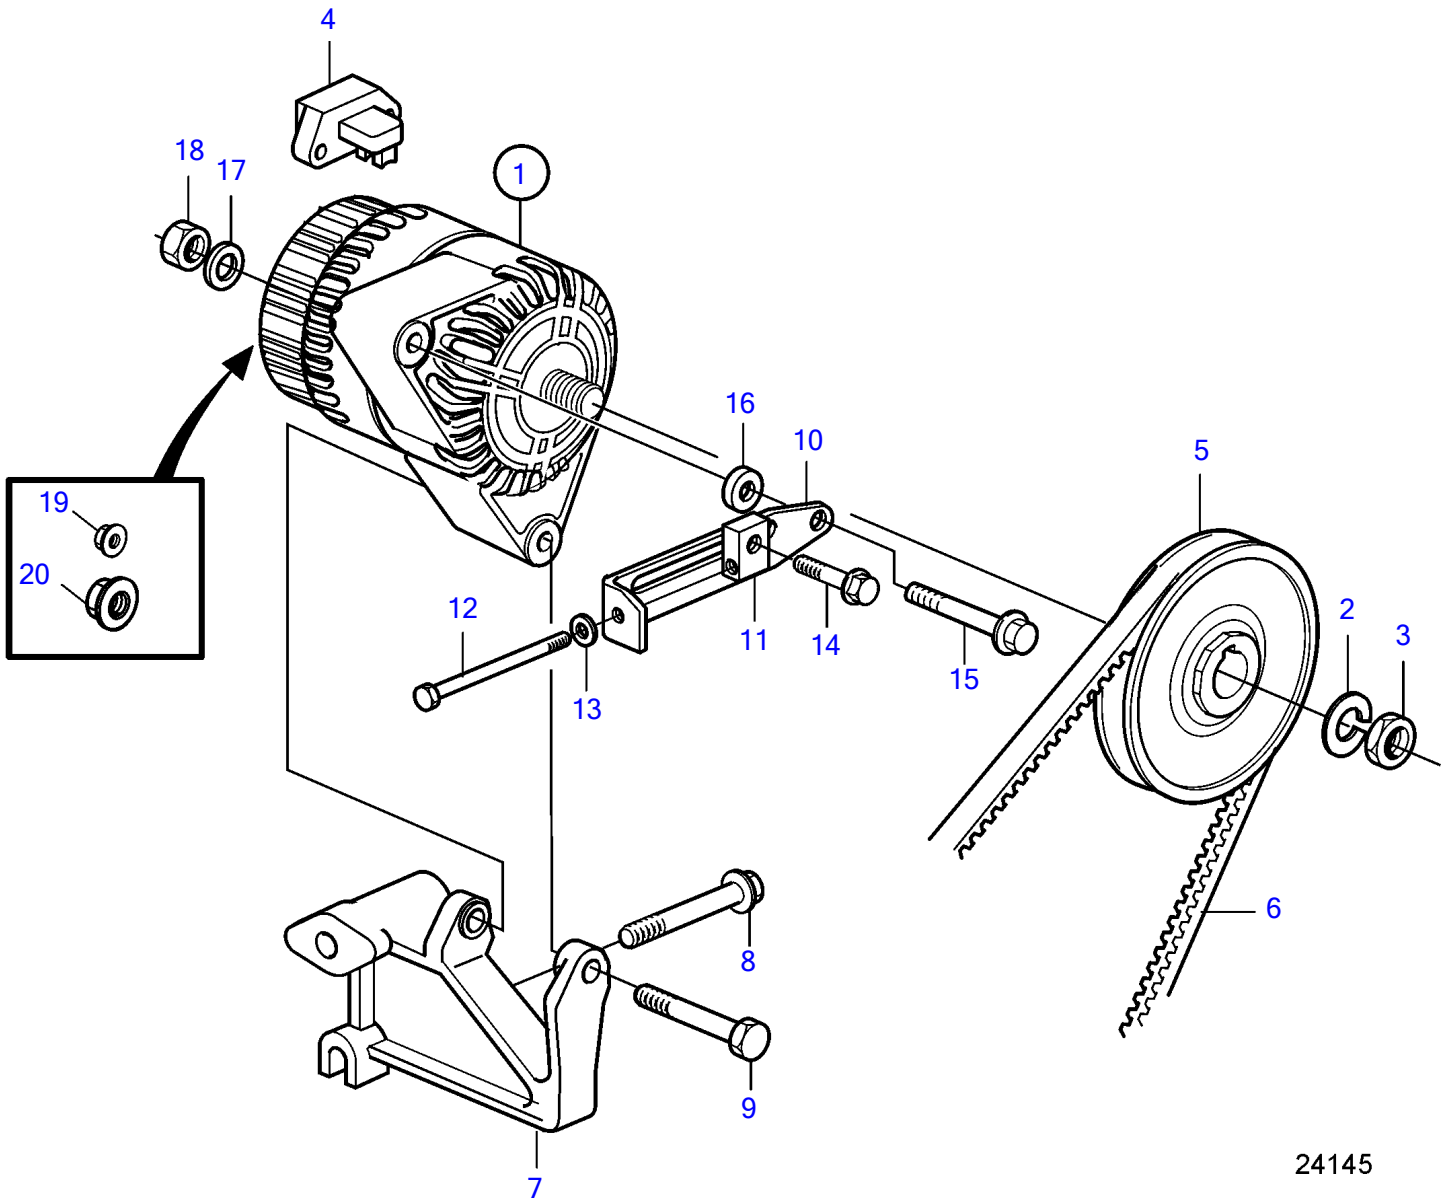

D5A-A T, D7A-A T, D5A-A TA, D7A-A TA, D5A-B TA, D5A-B TA, D5A-B TA, D7A-B TA, D7A-B TA, D7A-B TA

24145

D5A-A T, D7A-A T, D5A-A TA, D7A-A TA, D5A-B TA, D5A-B TA, D5A-B TA, D7A-B TA, D7A-B TA, D7A-B TA

REF	PART NO.	QTY	DESCRIPTION	NOTES
1	20756554	1	Alternator, parts not sold separately	SN-10707541
	3803963	1	Alternator, exch, parts not sold separately, exch	SN-10707541
	3803963	1	Alternator, exch	SN-10707541
	3801327	1	Alternator, exch	SN10707542-
2	20776766	1	Washer	
3	20441521	1	Hexagon nut	
4	21299440	1	Voltage regulator	
5	20756549	1	Pulley	
6	968933	1	V-belt	L=1075mm
7	20460411	1	Bracket	
8	973924	2	Flange screw	
9	955306	1	Hexagon screw	
10	20756555	1	Tensioner	
11	20756597	1	Tension block	
12	20516135	1	Hexagon screw	
13	955894	1	Washer	
14	946671	1	Flange screw	
15	947760	1	Flange screw	
16	807183	1	Spacer sleeve	
17	191172	1	Washer	
18	945408	1	Flange nut	
19	955779	1	Hexagon nut	
20	955781	1	Hexagon nut	