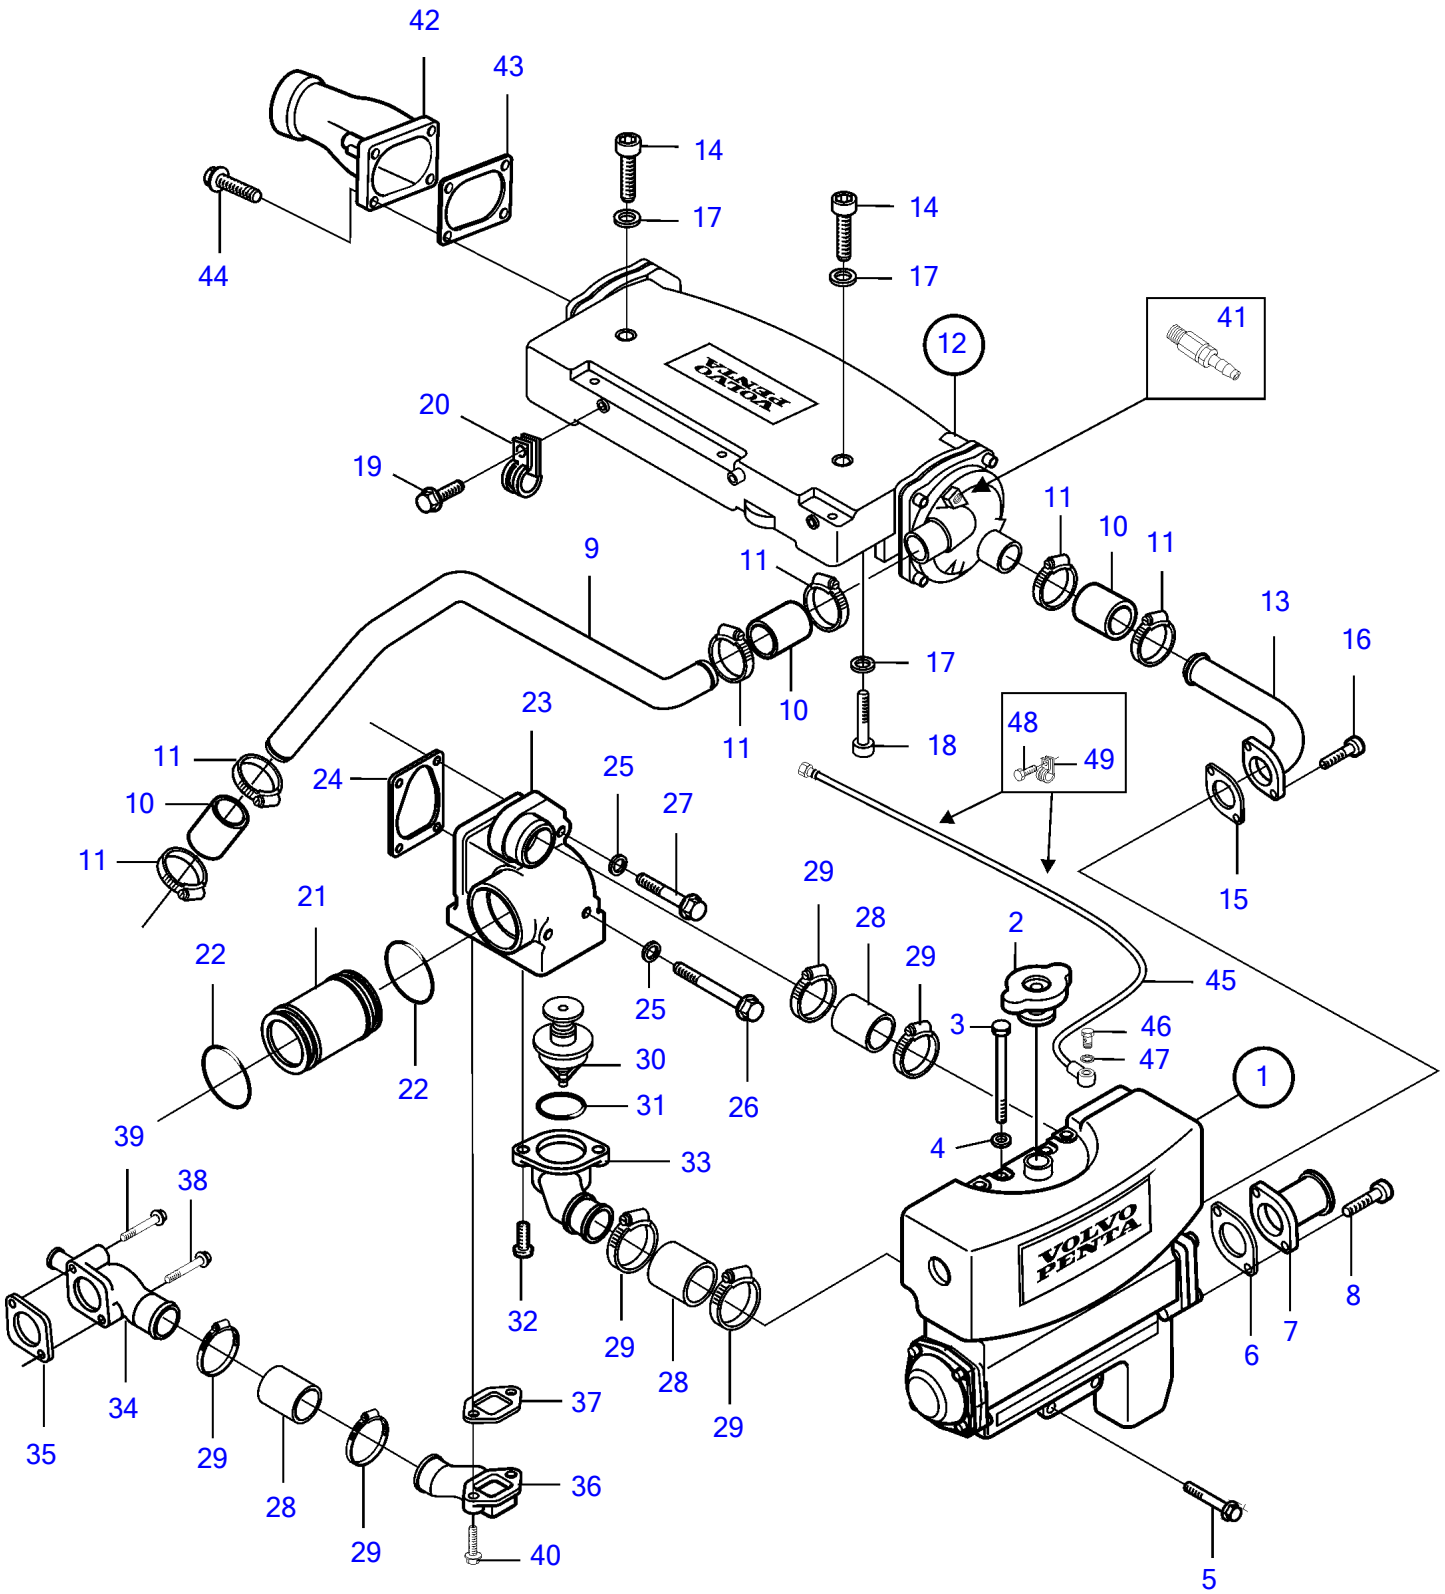

D5A-A TA, D5A-B TA, D5A-B TA, D5A-B TA

24158

D5A-A TA, D5A-B TA, D5A-B TA, D5A-B TA

REF	PART NO.	QTY	DESCRIPTION	SEE SEC.	NOTES
1	3838284	1	Heat exchanger	6423	
2	3838338	1	Pressure cap		(1 bar)
3	970893	2	Hexagon screw		L=150mm
4	20549890	2	Washer		
5	947790	2	Flange screw		L=80mm
6	3838312	1	Gasket		
7	3838285	1	Flange		Sea water outlet for hose conection Ø42mm.
8	959239	2	Hex. socket screw		
9	888896	1	Seawater pipe		Sea water pump-charge air cooler.
10	858471	3	Hose		L=75mm
11	961671	6	Hose clamp		
12	3838414	1	Intercooler	6424	
13	3838293	1	Coolant pipe		
14	3587511	2	Screw		
15	3838312	1	Gasket		
16	959239	2	Hex. socket screw		L=30mm
17	20405802	4	Washer		
18	959223	2	Hex. socket screw		L=30mm
19	20405792	1	Screw		L=16mm
20	888852	1	Clamp		
21	888827	1	Water pipe		
22	20412325	2	O-ring		
23	888844	1	Thermostat housing		
24	888845	1	Gasket		
25	976945	2	Washer		
26	967825	2	Hexagon screw		L=165mm
27	888847	2	Hexagon screw		L=115mm
28	3838575	3	Hose		
29	961672	6	Hose clamp		
30	20450736	1	Thermostat		83°C
31	20459961	1	Sealing ring		
32	947760	2	Flange screw		
33	888849	1	Water outlet pipe		
34	888817	1	Water outlet pipe		
35	20412341	1	Gasket		
36	888818	1	Water inlet pipe		
37	888820	1	Gasket		
38	20460124	1	Flange screw		L=95mm
39	20405917	1	Screw		L=80mm
40	965216	2	Flange screw		L=55mm
41	966871	1	Shut-off cock		
42	888876	1	Charge air pipe		
43	888775	1	Intake gasket		
44	945444	4	Flange screw		L=25mm
45	3839248	1	Hose	6498	L=710mm
46			Hollow screw		
47			Gasket		
48	952627	2	Clamp		
49	967949	2	Flange screw		