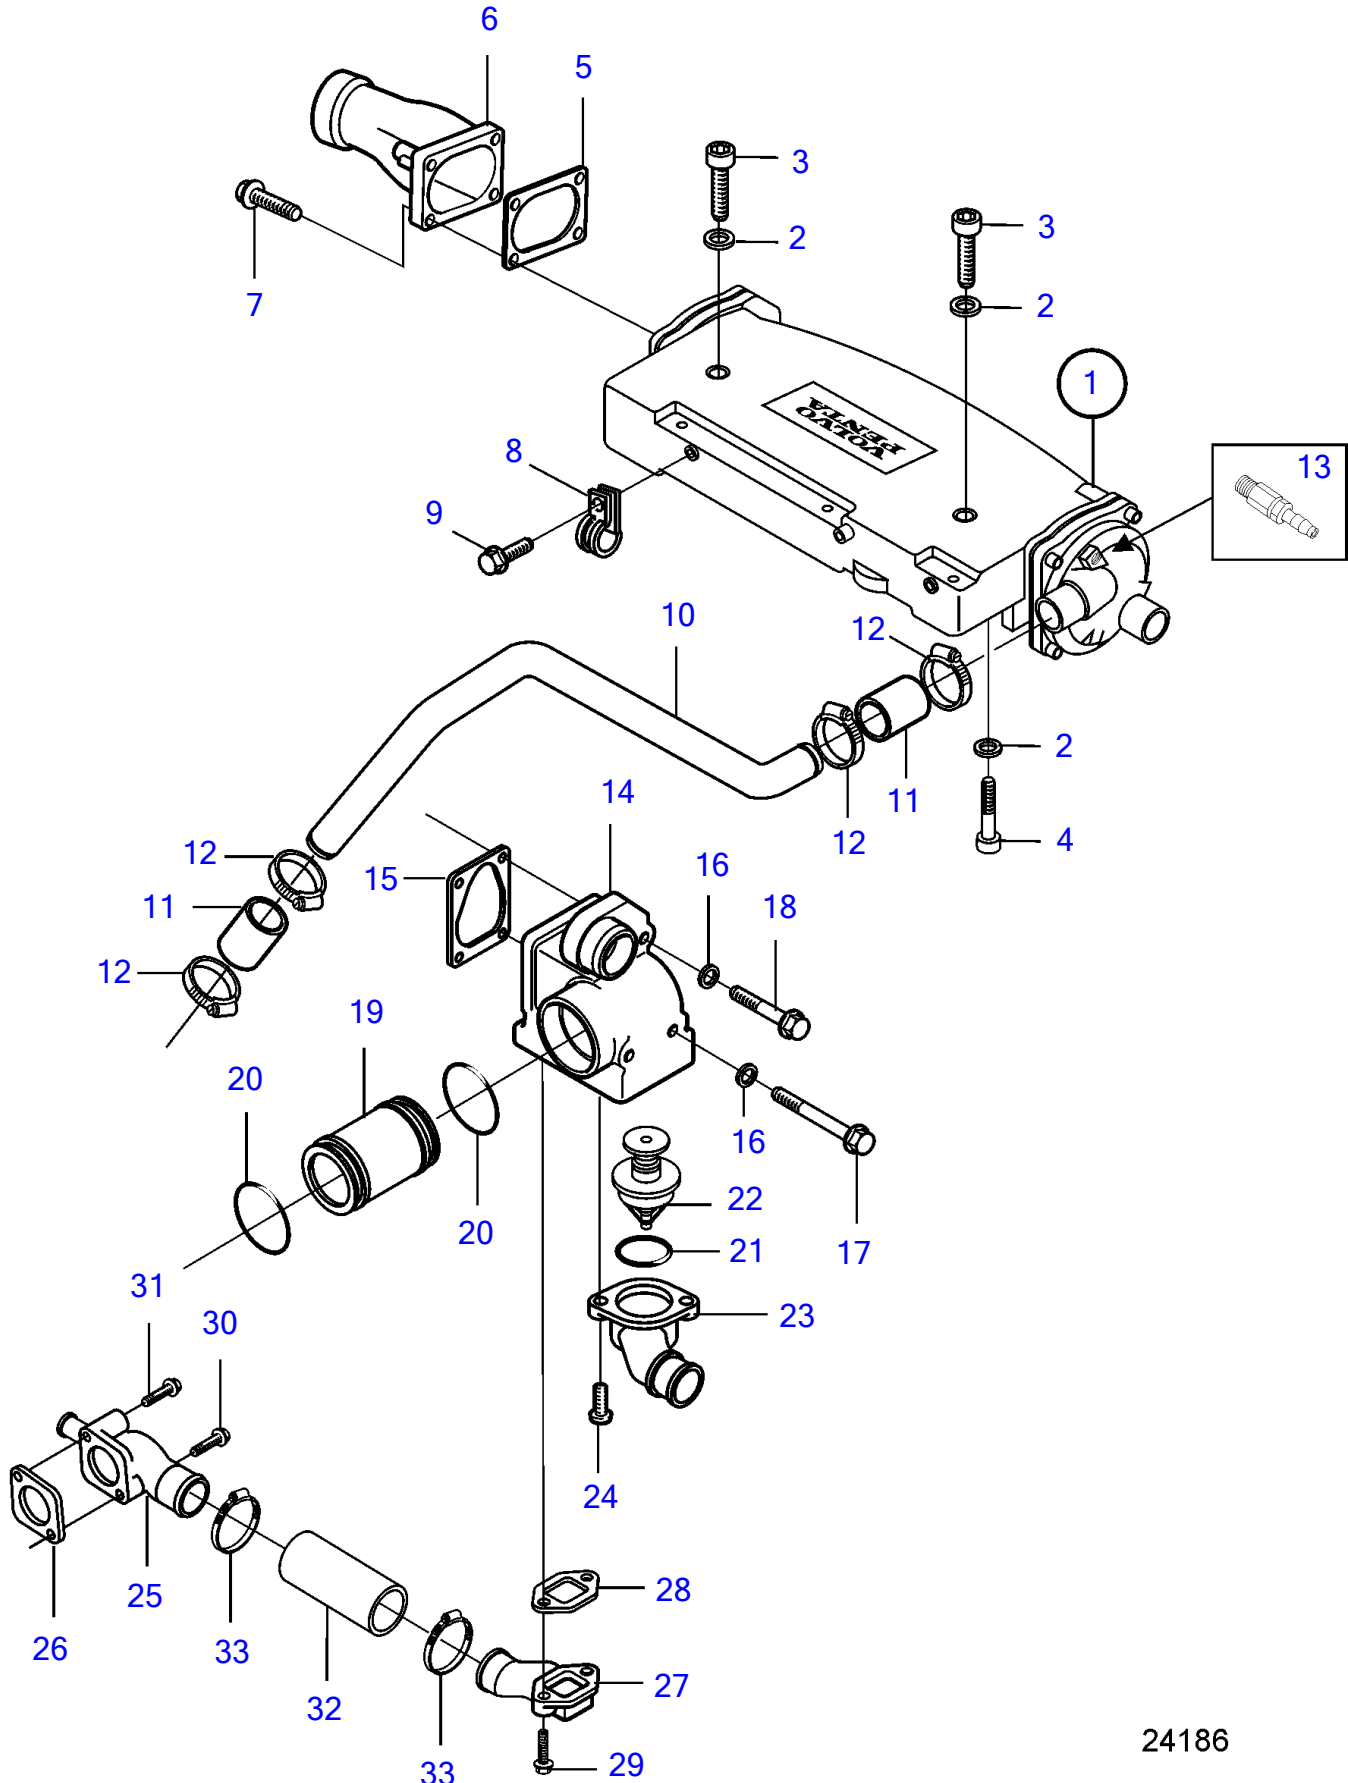

D5A-A TA, D5A-B TA, D5A-B TA, D5A-B TA

24186

D5A-A TA, D5A-B TA, D5A-B TA, D5A-B TA

REF	PART NO.	QTY	DESCRIPTION	SEE SEC.	NOTES
1	3838414	1	Intercooler		
			.	6424	
2	20405802	4	Washer		
3	3587511	2	Screw		
4	959223	2	Hex. socket screw		L=30mm
5	888775	1	Intake gasket		
6	888876	1	Charge air pipe		
7	945444	4	Flange screw		L=25mm
8	888852	1	Clamp		
9	20405792	1	Screw		L=16mm
10	888896	1	Seawater pipe		Sea water pump-charge air cooler.
11	858471	2	Hose		L=75mm
12	961671	4	Hose clamp		
13	966871	1	Shut-off cock		
14	888844	1	Thermostat housing		
15	888845	1	Gasket		
16	976945	2	Washer		
17	967825	2	Hexagon screw		L=165mm
18	888847	2	Hexagon screw		L=115mm
19	888827	1	Water pipe		
20	20412325	2	O-ring		
21	20459961	1	Sealing ring		
22	20450736	1	Thermostat		83°C
23	888849	1	Water outlet pipe		
24	947760	2	Flange screw		
25	888817	1	Water outlet pipe		
26	20412341	1	Gasket		
27	888818	1	Water inlet pipe		
28	888820	1	Gasket		
29	965216	2	Flange screw		L=55mm
30	20460124	1	Flange screw		L=95mm
31	20405917	1	Screw		L=80mm
32	3838575	1	Hose		
33	961672	2	Hose clamp		