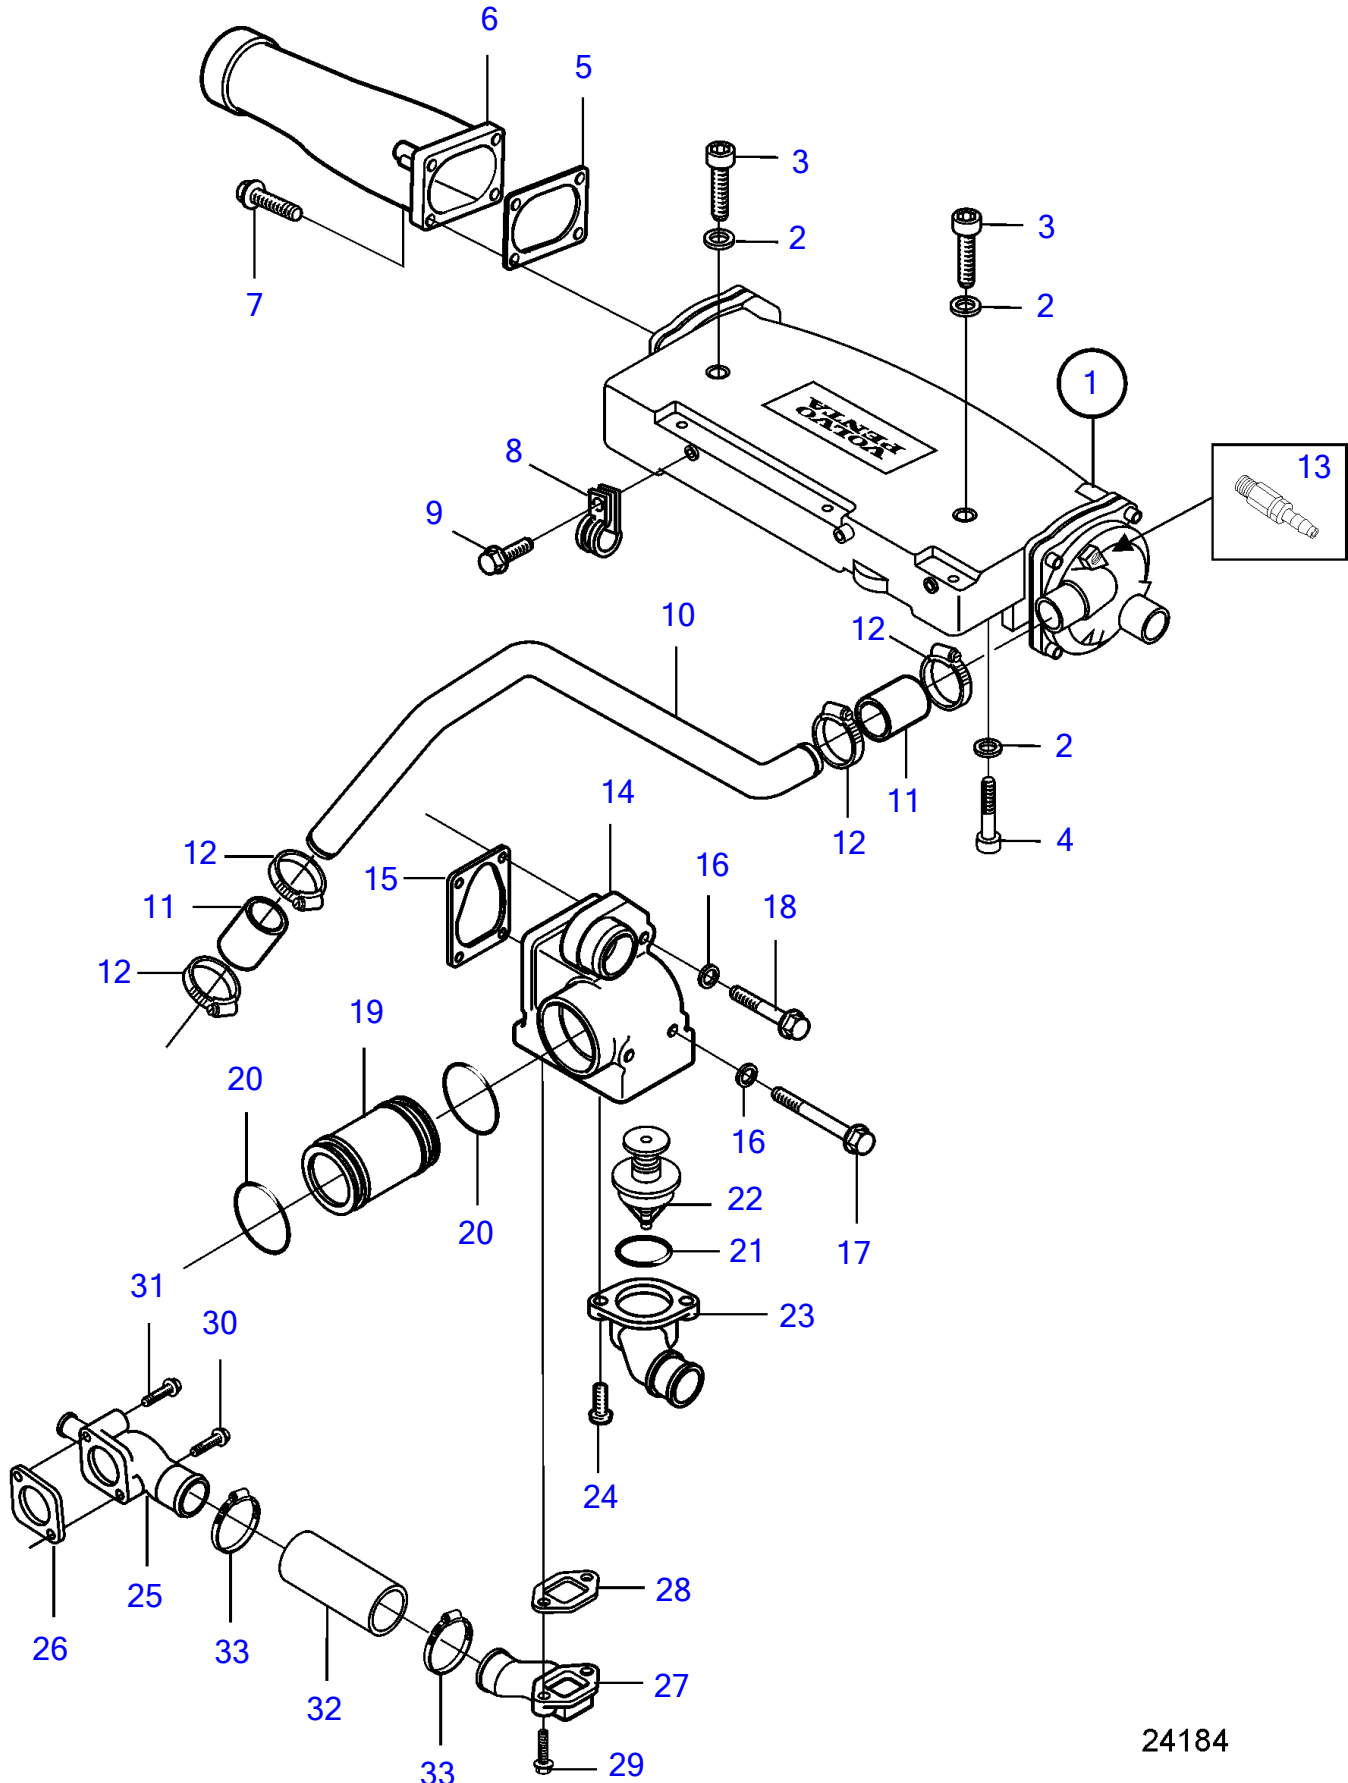

D7A-A TA, D7A-B TA, D7A-B TA, D7A-B TA

24184

D7A-A TA, D7A-B TA, D7A-B TA, D7A-B TA

REF	PART NO.	QTY	DESCRIPTION	SEE SEC.	NOTES
1	3838415	1	Intercooler		
			.	6427	
2	20405802	4	Washer		
3	3587511	1	Screw		
4	959223	2	Hex. socket screw		L=30mm
5	888775	1	Intake gasket		
6	888771	1	Charge air pipe		
7	945444	4	Flange screw		L=25mm
8	888852	1	Clamp		
9	20405792	1	Screw		L=16mm
10	888851	1	Seawater pipe		Sea water pump-charge air cooler.
11	858471	2	Hose		L=75mm
12	961671	4	Hose clamp		
13	966871	1	Shut-off cock		
14	888844	1	Thermostat housing		
15	888845	1	Gasket		
16	976945	2	Washer		
17	967825	2	Hexagon screw		L=165mm
18	888847	2	Hexagon screw		L=115mm
19	888827	1	Water pipe		
20	20412325	2	O-ring		
21	20459961	1	Sealing ring		
22	20450736	1	Thermostat		83°C
23	888849	1	Water outlet pipe		
24	947760	2	Flange screw		
25	888817	1	Water outlet pipe		
26	20412341	1	Gasket		
27	888818	1	Water inlet pipe		
28	888820	1	Gasket		
29	965216	2	Flange screw		L=55mm
30	20460124	1	Flange screw		L=95mm
31	20405917	1	Screw		L=80mm
32	888841	1	Hose		L=205mm
33	961672	2	Hose clamp		