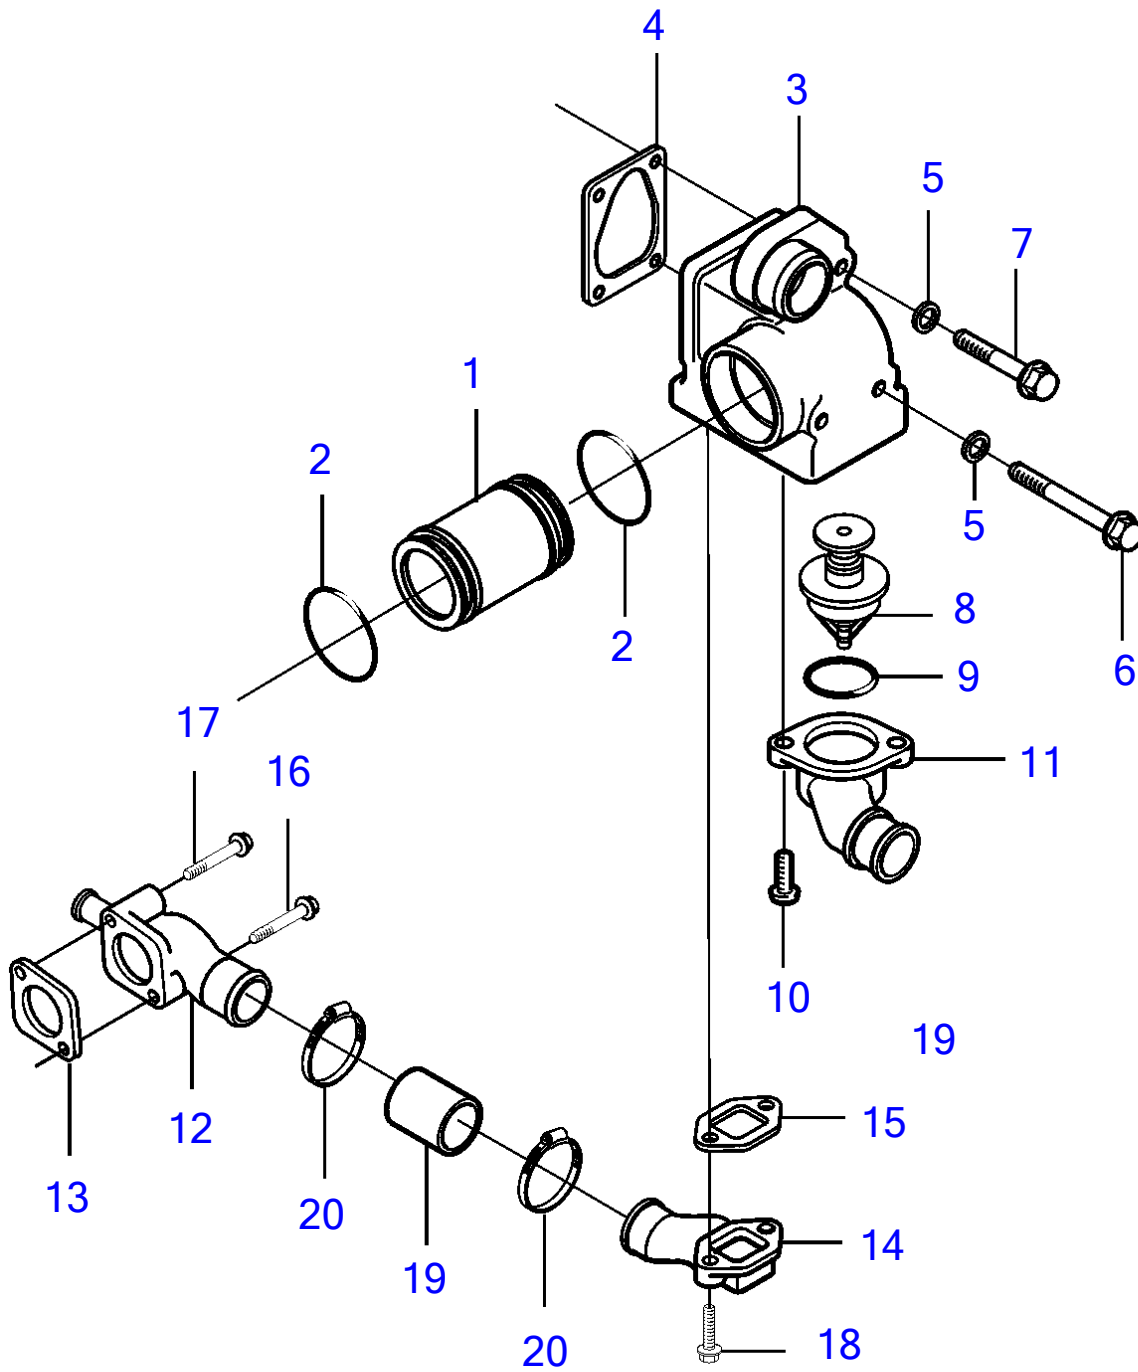

D5A-A T, D7A-A T

19810

D5A-A T, D7A-A T

REF	PART NO.	QTY	DESCRIPTION	NOTES
1	888827	1	Water pipe	
2	20412325	2	O-ring	
3	888844	1	Thermostat housing	
4	888845	1	Gasket	
5	976945	2	Washer	
6	967825	2	Hexagon screw	L=165mm
7	888847	2	Hexagon screw	L=115mm
8	20450736	1	Thermostat	83°C
9	20459961	1	Sealing ring	
10	947760	2	Flange screw	
11	888849	1	Water outlet pipe	
12	888817	1	Water outlet pipe	
13	20412341	1	Gasket	
14	888818	1	Water inlet pipe	
15	888820	1	Gasket	
16	20460124	1	Flange screw	L=95mm
17	20405917	1	Screw	L=80mm
18	965216	2	Flange screw	L=55mm
19	3838575	1	Hose	
20	943480	2	Hose clamp	