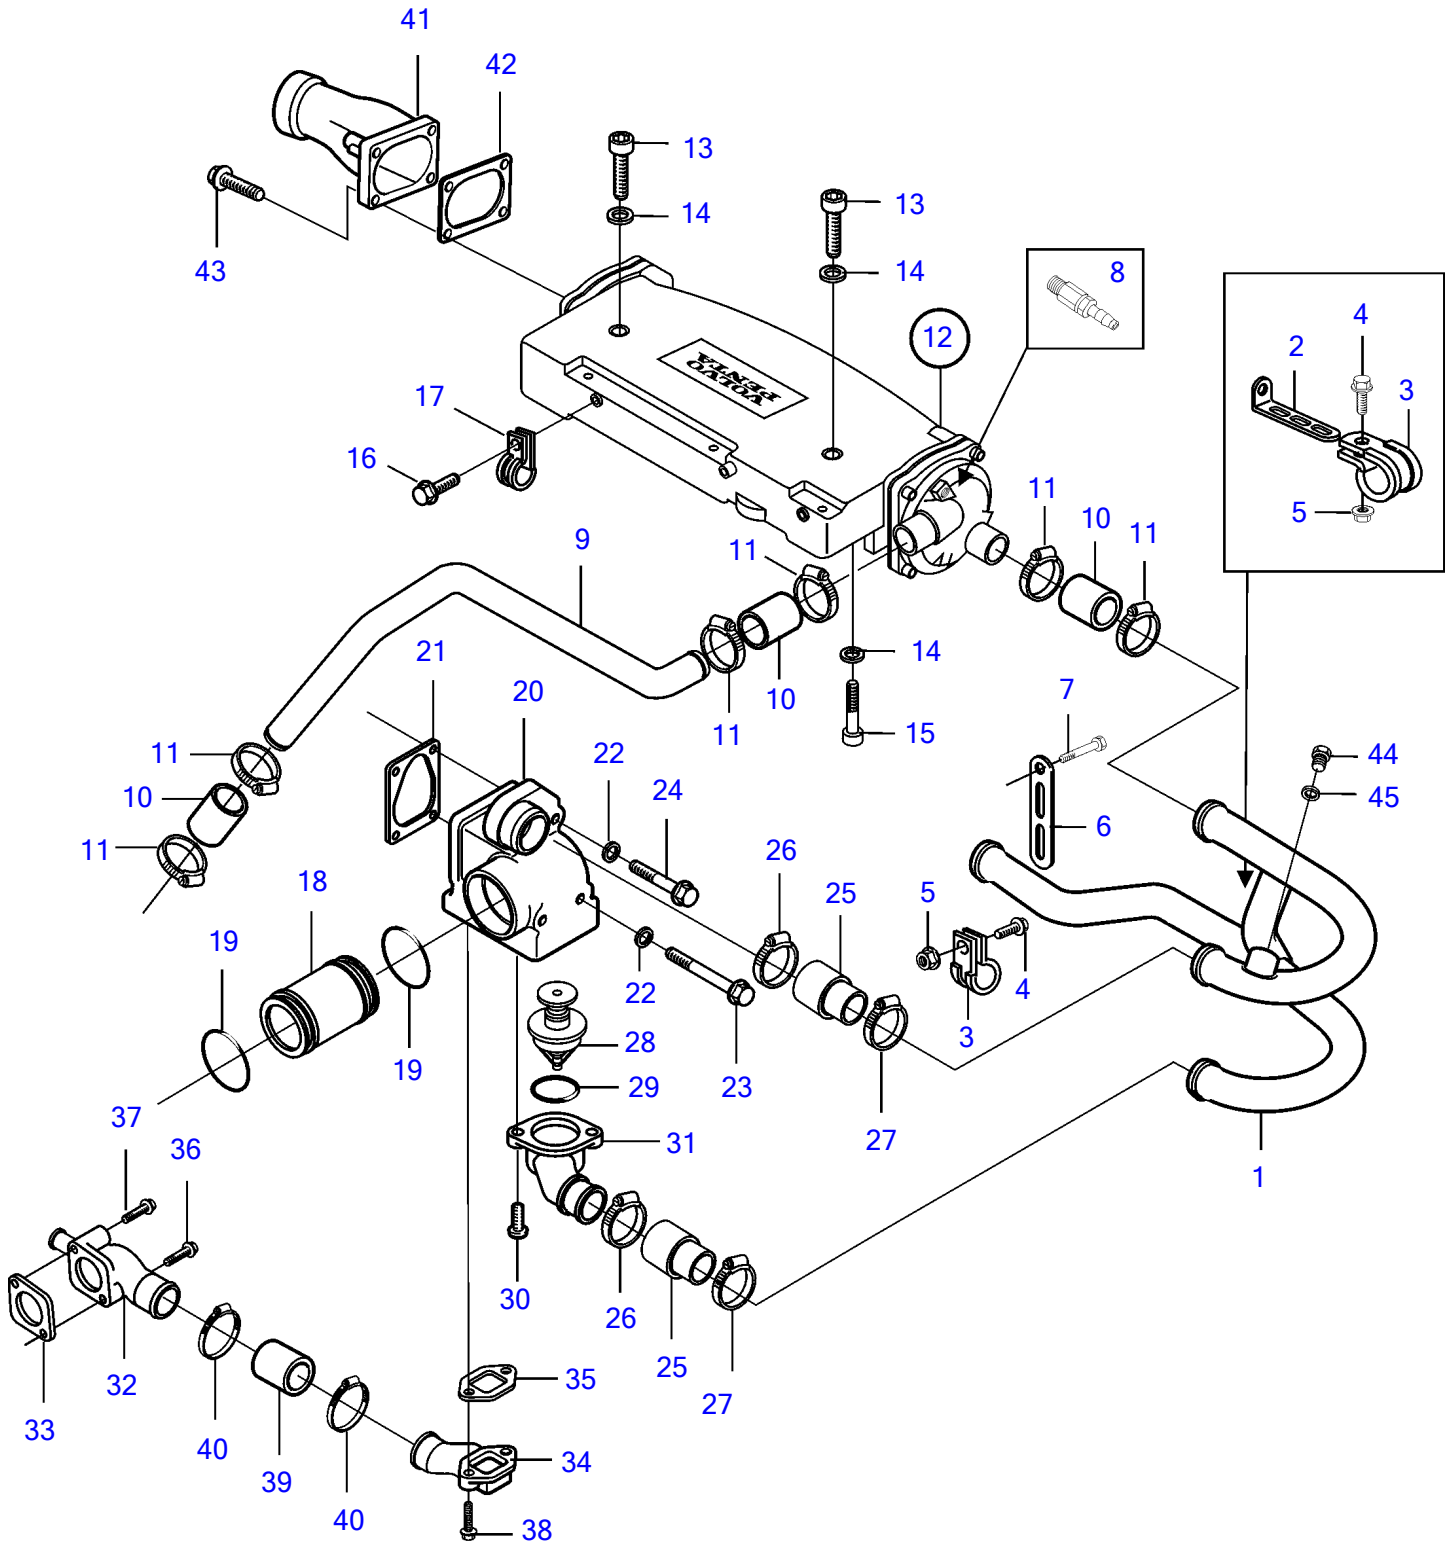

D5A-A TA, D5A-B TA, D5A-B TA, D5A-B TA

19808

D5A-A TA, D5A-B TA, D5A-B TA, D5A-B TA

REF	PART NO.	QTY	DESCRIPTION	SEE SEC.	NOTES
1	3839440	1	Water pipe		
2	965562	1	Bracket		
3	969194	2	Clamp		
4	946173	2	Flange screw		
5	945408	2	Flange nut		
6	965544	1	Bracket		
7	970891	1	Hexagon screw		L=130mm
8	966871	1	Shut-off cock		
9	888896	1	Seawater pipe		Sea water pump-charge air cooler.
10	3838574	3	Hose		L=75mm
11	961671	6	Hose clamp		
12	3838414	1	Intercooler		
			.		
			.	6424	
13	959239	2	Hex. socket screw		
	3587511	2	Screw		L=160mm
14	20405802	4	Washer		
15	959223	2	Hex. socket screw		L=30mm
16	20405792	1	Screw		L=16mm
17	888852	1	Clamp		
18	888827	1	Water pipe		
19	20412325	2	O-ring		
20	888844	1	Thermostat housing		
21	888845	1	Gasket		
22	976945	2	Washer		
23	967825	2	Hexagon screw		L=165mm
24	888847	2	Hexagon screw		L=115mm
25	3837438	2	Collar		
26	943479	2	Hose clamp		
27	943478	2	Hose clamp		
28	20450736	1	Thermostat		83°C
29	20459961	1	Sealing ring		
30	947760	2	Flange screw		
31	888849	1	Water outlet pipe		
32	888817	1	Water outlet pipe		
33	20412341	1	Gasket		
34	888818	1	Water inlet pipe		
35	888820	1	Gasket		
36	20460124	1	Flange screw		L=95mm
37	20405917	1	Screw		L=80mm
38	965216	2	Flange screw		L=55mm
39	3838575	1	Hose		
40	943480	2	Hose clamp		
41	888876	1	Charge air pipe		
42	888775	1	Intake gasket		
43	945444	4	Flange screw		L=25mm
44	479956	1	Plug		
45	941908	1	Spring washer		

7745950-26-6468

19808

Upd:2012-02-23

D5A-A T, D7A-A T, D5A-A TA, D7A-A TA, D5A-B TA, D7A-B TA