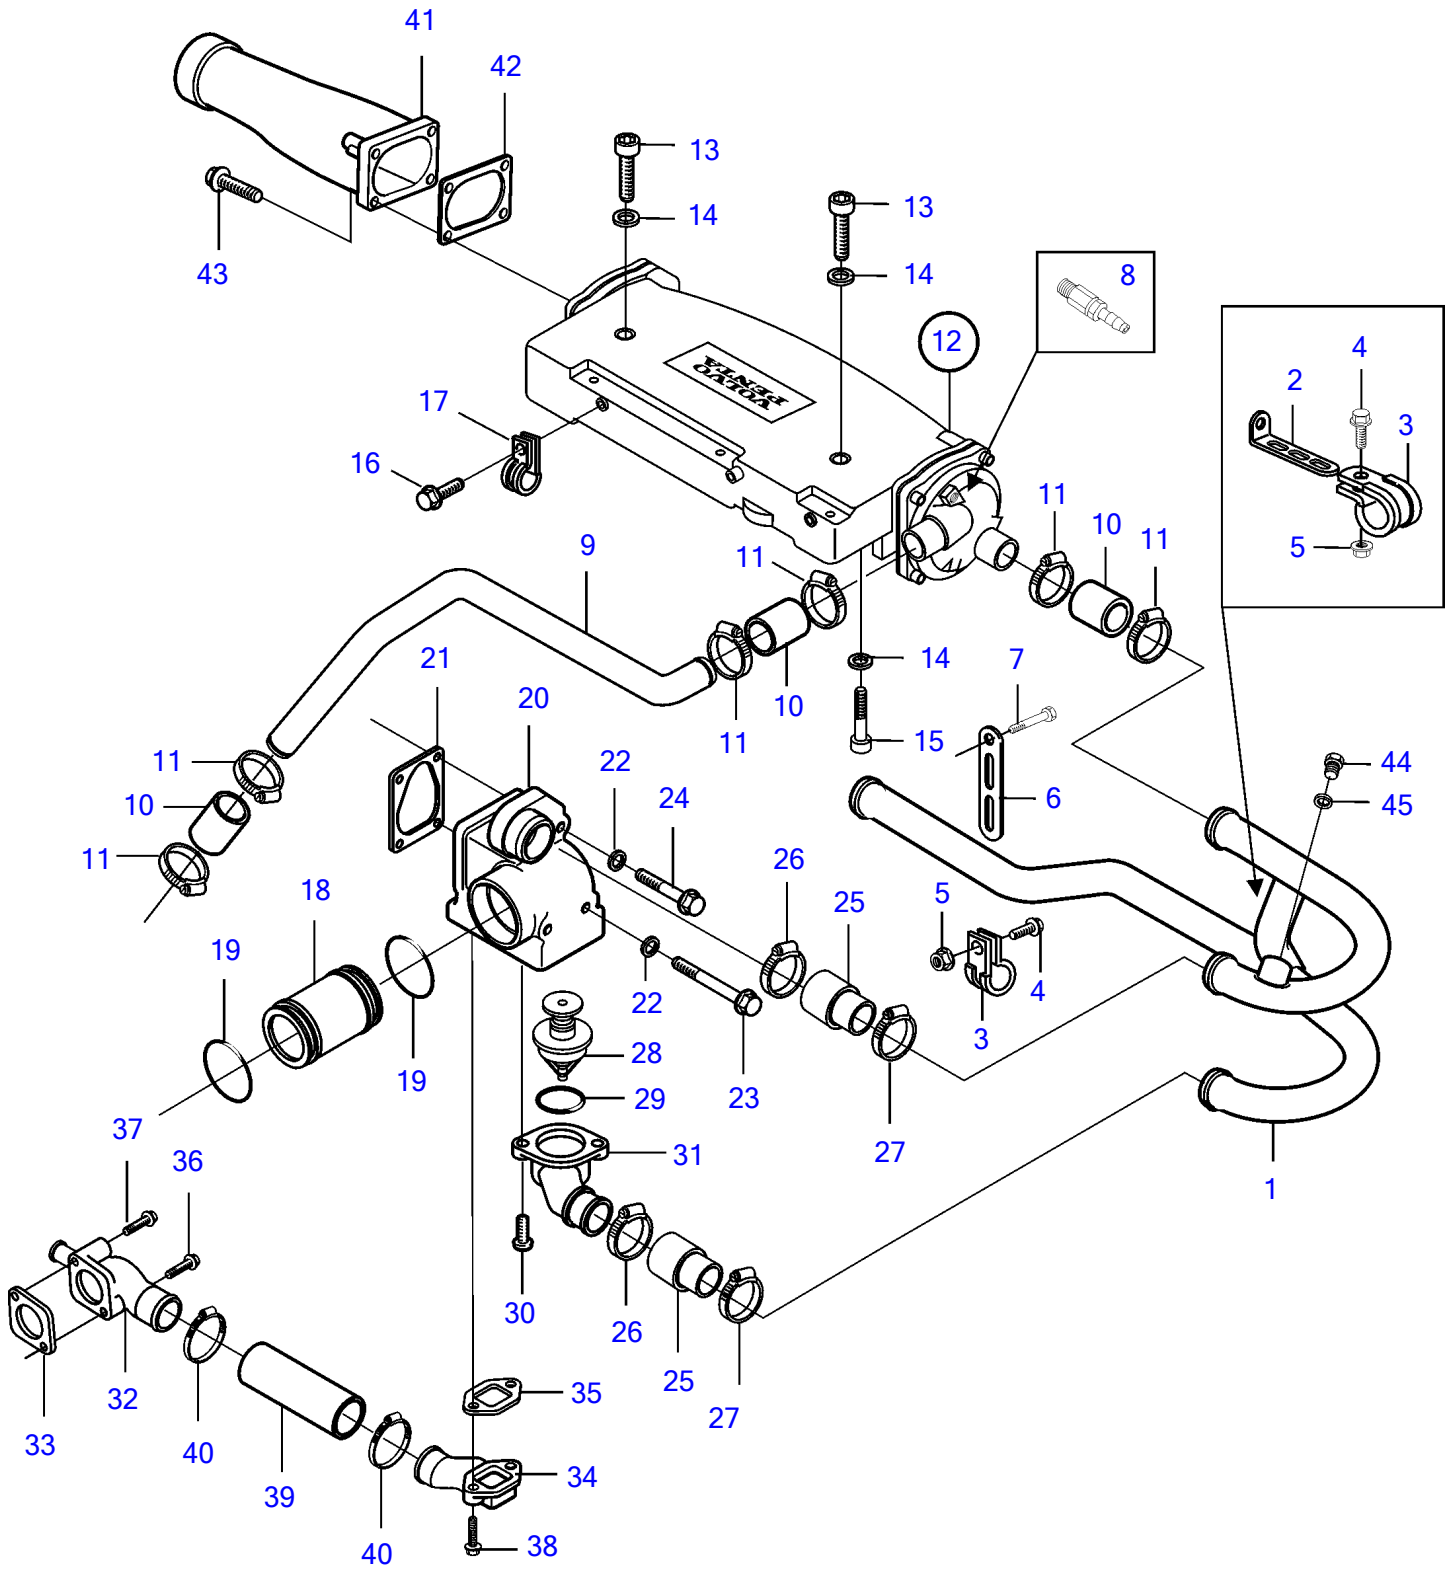

D7A-A TA, D7A-B TA, D7A-B TA, D7A-B TA

19806

D7A-A TA, D7A-B TA, D7A-B TA, D7A-B TA

REF	PART NO.	QTY	DESCRIPTION	SEE SEC.	NOTES
1	3839441	1	Water pipe		
2	965562	1	Bracket		
3	969194	2	Clamp		
4	946173	2	Flange screw		
5	945408	2	Flange nut		
6	965544	1	Bracket		
7	970891	1	Hexagon screw		L=130mm
8	966871	1	Shut-off cock		
9	888851	1	Seawater pipe		Sea water pump-charge air cooler.
10	858471	3	Hose		L=75mm
11	961671	6	Hose clamp		
12	3838415	1	Intercooler		
			.		
			.	6427	
13	959239	2	Hex. socket screw		
	3587511	2	Screw		L=160mm
14	20405802	4	Washer		
15	959223	2	Hex. socket screw		L=30mm
16	20405792	1	Screw		L=16mm
17	888852	1	Clamp		
18	888827	1	Water pipe		
19	20412325	2	O-ring		
20	888844	1	Thermostat housing		
21	888845	1	Gasket		
22	976945	2	Washer		
23	967825	2	Hexagon screw		L=165mm
24	888847	2	Hexagon screw		L=115mm
25	3837438	2	Collar		
26	943479	2	Hose clamp		
27	943478	2	Hose clamp		
28	20450736	1	Thermostat		83°C
29	20459961	1	Sealing ring		
30	947760	2	Flange screw		
31	888849	1	Water outlet pipe		
32	888817	1	Water outlet pipe		
33	20412341	1	Gasket		
34	888818	1	Water inlet pipe		
35	888820	1	Gasket		
36	20460124	1	Flange screw		L=95mm
37	20405917	1	Screw		L=80mm
38	965216	2	Flange screw		L=55mm
39	888841	1	Hose		L=205mm
40	943480	2	Hose clamp		
41	888771	1	Charge air pipe		
42	888775	1	Intake gasket		
43	945444	4	Flange screw		L=25mm
44	479956	1	Plug		
45	941908	1	Spring washer		

7745950-26-6466

19806

Upd:2012-02-23

D5A-A T, D7A-A T, D5A-A TA, D7A-A TA, D5A-B TA, D7A-B TA