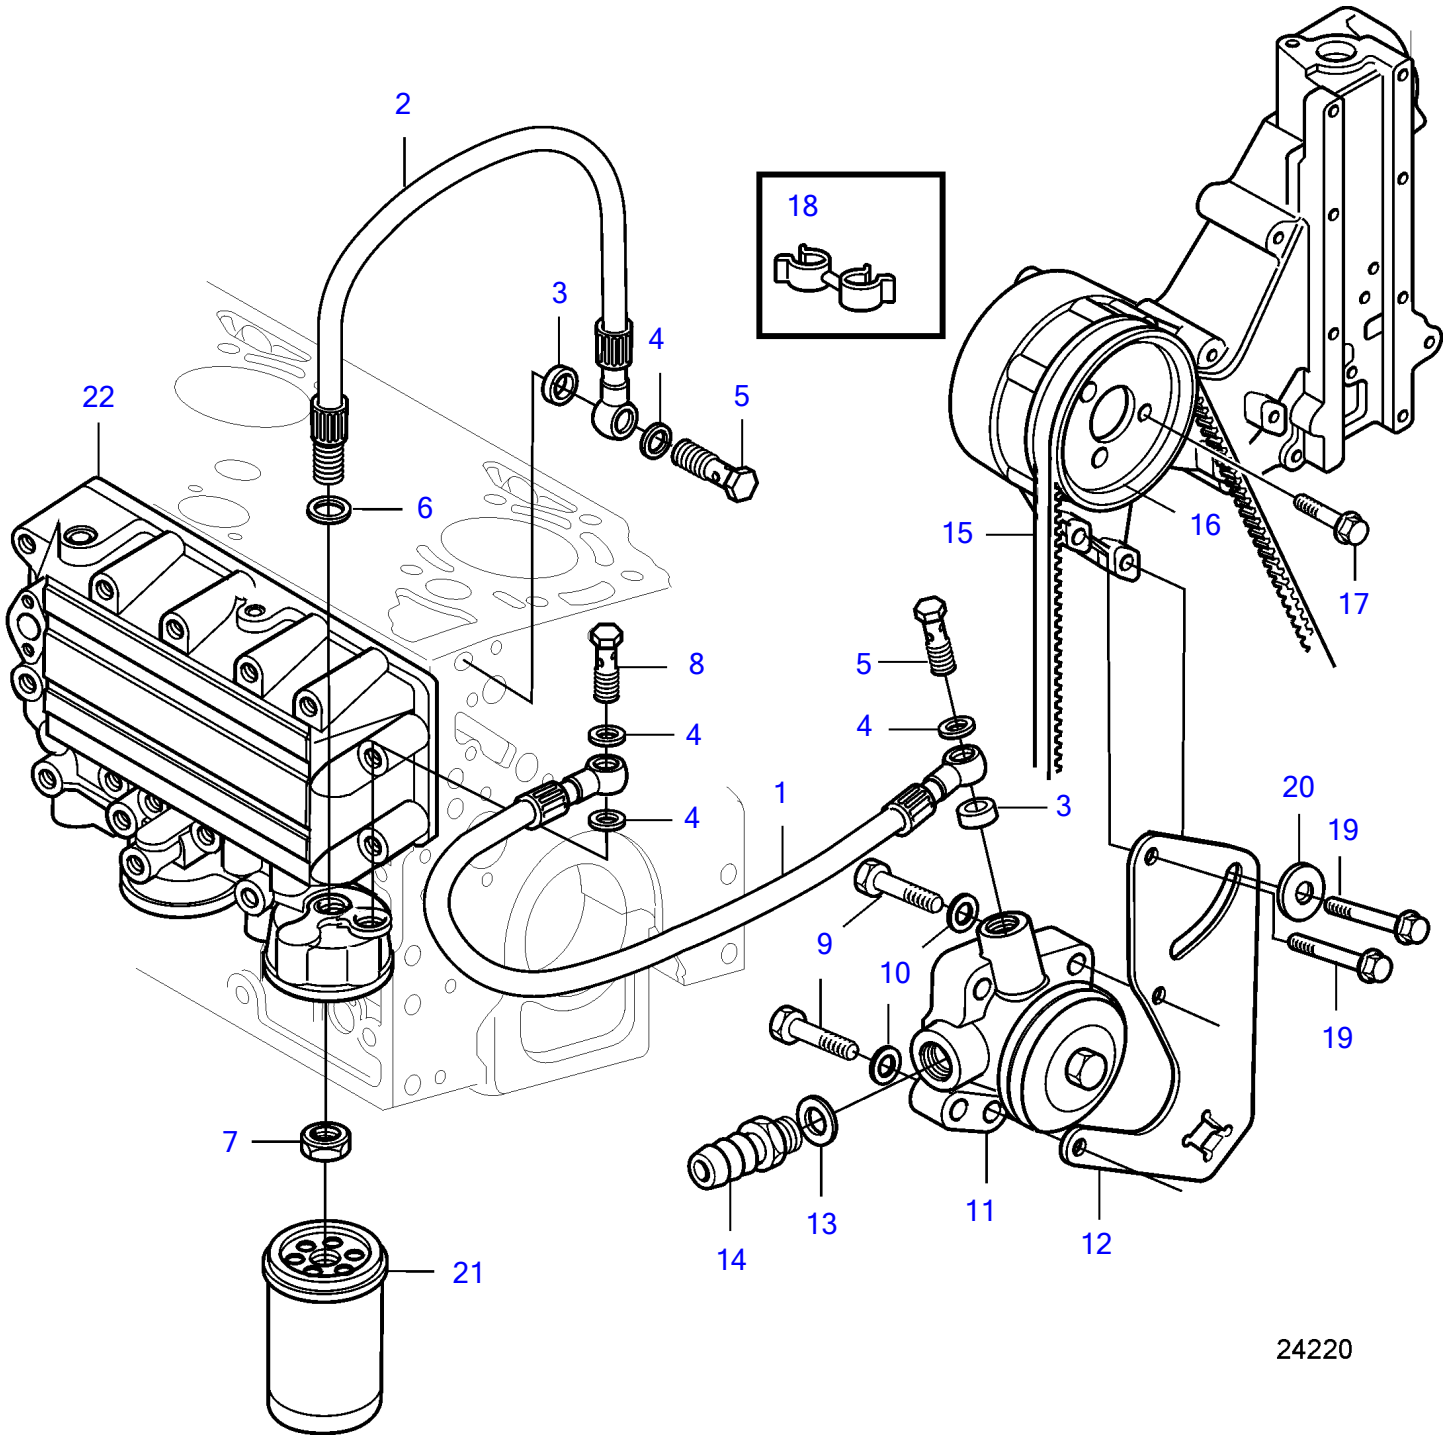

D5A-A T, D7A-A T, D5A-A TA, D7A-A TA, D5A-B TA, D5A-B TA, D5A-B TA, D7A-B TA, D7A-B TA, D7A-B TA

24220

D5A-A T, D7A-A T, D5A-A TA, D7A-A TA, D5A-B TA, D5A-B TA, D5A-B TA, D7A-B TA, D7A-B TA, D7A-B TA

REF	PART NO.	QTY	DESCRIPTION	SEE SEC.	NOTES
1	20460256	1	Fuel pipe		
2	20460255	1	Fuel pipe		
3	20405769	2	Sealing ring		
4	21108673	4	Sealing ring		
5	20405562	2	Hollow screw		
6	947622	1	Gasket		
7	20441521	1	Hexagon nut		
8	25167	1	Hollow screw		
9	20450912	2	Screw		
10	20460063	2	Spring washer		
11	20460417	1	Pump		SN-010557491
	21193376	1	Pump		SN10557492-10609370
	21215474	1	Pump		SN10609371-
	21264822	1	Pump		Replaced by 21518471
	21518471	1	Pump		For V-belt 21322035
12	20460254	1	Bracket		
13	947622	1	Gasket		
14	20412596	1	Hose nipple		
15	976490	1	V-belt		L=1200mm
16	888715	1	Gear pulley		
17	20405792	3	Screw		L=16mm
18	20515411	2	Hose retainer		
19	20460028	2	Screw		
20	20405734	1	Washer		
21	3825133	1	Fuel filter		
22		1	Oil cooler, housing		
			.		
			.	6419	