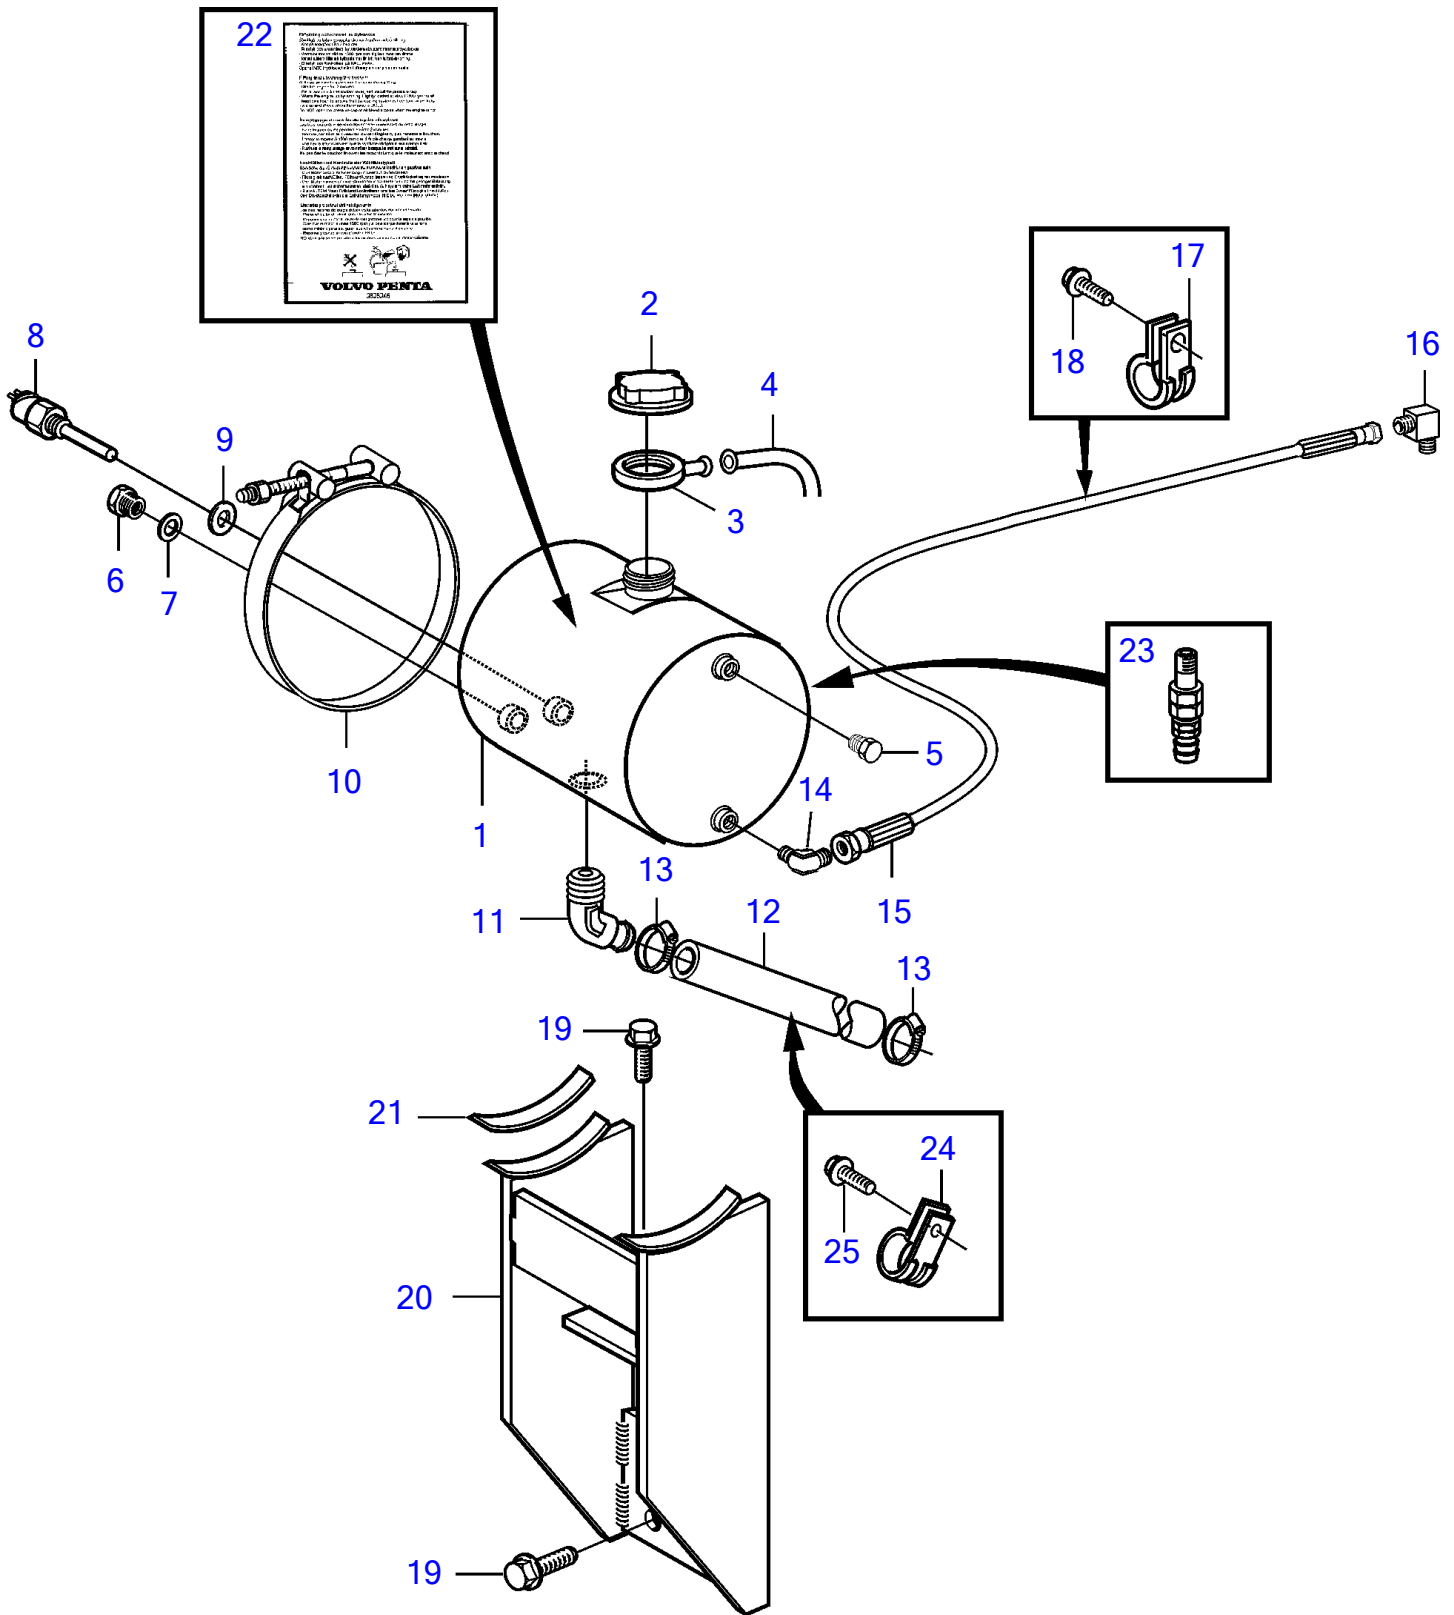

D7A-A T, D7A-A TA, D7A-B TA, D7A-B TA, D7A-B TA

21952

D7A-A T, D7A-A TA, D7A-B TA, D7A-B TA, D7A-B TA

REF	PART NO.	QTY	DESCRIPTION	SEE SEC.	NOTES
1	3827367	1	Expansion tank		
2	8149353	1	Pressure cap		75kPa
3	3828863	1	Rubber collar		
4	192618	X	Hose		L=1000mm
5	479979	2	Plug		
6	979285	1	Reduction nipple		
7	947628	1	Gasket		
8		1	Level sensor	6559	
9	11998	1	Gasket		
10	3839545	2	Tensioner		
11	942590	1	Elbow nipple		
12	952970	X	Hose		L=800mm
13	943473	2	Hose clamp		
14	942376	1	Elbow nipple		
15	3839384	1	Air vent hose		L=995mm
16	813615	1	Reduction nipple		
17	952626	2	Clamp		
18	967949	2	Flange screw		(946544)
19	946329	4	Flange screw		L=25mm
20	3840211	1	Bracket		(3837407)
21	3839107	2	Rubber mat		
22	3825346	1	Decal		
23	966871	1	Shut-off cock		
24	947827	1	Clamp		
25	946440	1	Flange screw		