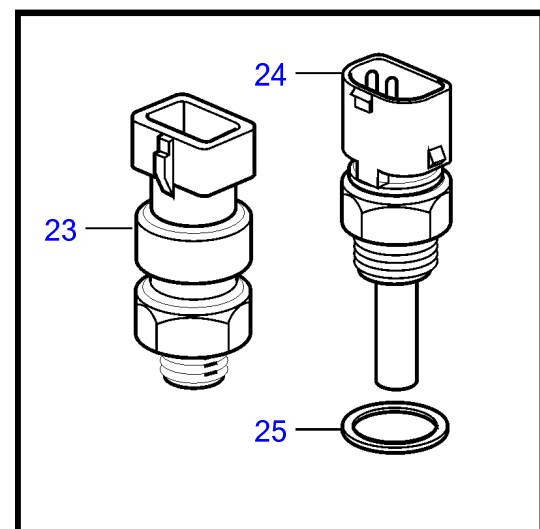

D5A-A T, D7A-A T, D5A-A TA, D7A-A TA, D5A-B TA, D5A-B TA, D5A-B TA, D7A-B TA, D7A-B TA, D7A-B TA

24132

D5A-A T, D7A-A T, D5A-A TA, D7A-A TA, D5A-B TA, D5A-B TA, D5A-B TA, D7A-B TA, D7A-B TA, D7A-B TA

REF	PART NO.	QTY	DESCRIPTION	NOTES
1	888853	1	Oil pressure sensor	SN-1096836
	21091609	1	Pressure sensor	SN1096837-
2	969011	1	• Gasket	
3	3586736	1	Pressure switch, oil pressure	
4	874673	1	Pressure switch, piston cooling	Replaced by 21202753.
	21202753	1	Pressure switch	
5	3838211	1	Adapter	
6	20553463	1	Sensor, air filter	
7	866838	1	Pressure sensor	Alt,0-2bar
	872196	1	Pressure sensor	Alt,0-3bar
8	11998	1	Gasket	
9	881965	1	Level guard, expansion tank	For engine mounted heat exchanger., SN-11184143
	21876480	1	Sensor	For engine mounted heat exchanger., SN11184144-
10	3586830	1	Temperature sensor	
11	848829	1	Thermo monitor	103°C, Replaced by 21510547
	21510547	1	Thermo monitor	110 ± 3°C
12	21506646	1	Wiring harness	Use together with 21510547 when changing from 848829
13	947827	2	Clamp	
14	18822	1	Gasket	
15	969011	1	Gasket	
16	948211	1	Cable tie	
17	984466	1	Reduction nipple	
18	20513340	1	Sensor, fuel	(20450685)
19	20459880	1	Sensor	Aux, SN-01099383
	20924088	1	Sensor	SN01099384-
20	20459227	1	Screw	
21	20459868	1	Sensor	Replaced by 20511126
	20511126	1	Sensor	Replaced by 20964264
	20964264	1	Sensor	L=55,5
22	967949	1	Flange screw	
23	20460353	1	Temperature sensor	Outside temperature.
24	21073863	1	Sensor	
25	948884	1	Gasket	