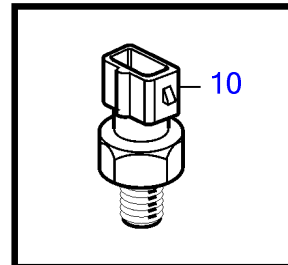

D5A-A T, D7A-A T, D5A-A TA, D7A-A TA, D5A-B TA, D5A-B TA, D5A-B TA, D7A-B TA, D7A-B TA, D7A-B TA

24132

D5A-A T, D7A-A T, D5A-A TA, D7A-A TA, D5A-B TA, D5A-B TA, D5A-B TA, D7A-B TA, D7A-B TA, D7A-B TA

REF	PART NO.	QTY	DESCRIPTION	NOTES
1	888853	1	Oil pressure sensor	SN-1096836
	21091609	1	Pressure sensor	SN1096837-
2	969011	1	• Gasket	
3	3586736	1	Pressure switch, oil pressure	
4	874673	1	Pressure switch, piston cooling	Replaced by 21202753.
	21202753	1	Pressure switch	
5	3838211	1	Adapter	
6	20553463	1	Sensor, air filter	
7	866838	1	Pressure sensor	Alt,0-2bar
	872196	1	Pressure sensor	Alt,0-3bar
8	11998	1	Gasket	
9	881965	1	Level guard, expansion tank	For engine mounted heat exchanger., SN-11184143
	21876480	1	Sensor	For engine mounted heat exchanger., SN11184144-
10	3586830	1	Temperature sensor	
11	848829	1	Thermo monitor	103°C, Replaced by 21510547
	21510547	1	Thermo monitor	110 ± 3°C
12	21506646	1	Wiring harness	Use together with 21510547 when changing from 848829
13	947827	2	Clamp	
14	18822	1	Gasket	
15	969011	1	Gasket	
16	948211	1	Cable tie	
17	984466	1	Reduction nipple	
18	20513340	1	Sensor, fuel	(20450685)
19	20459880	1	Sensor	Aux, SN-01099383
	20924088	1	Sensor	SN01099384-
20	20459227	1	Screw	
21	20459868	1	Sensor	Replaced by 20511126
	20511126	1	Sensor	Replaced by 20964264
	20964264	1	Sensor	L=55,5
22	967949	1	Flange screw	
23	20460353	1	Temperature sensor	Outside temperature.
24	21073863	1	Sensor	
25	948884	1	Gasket	