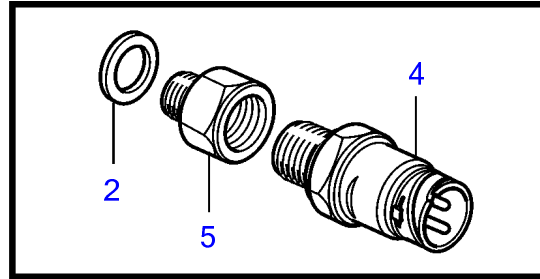

D5A-A T, D7A-A T, D5A-A TA, D7A-A TA, D5A-B TA, D5A-B TA, D5A-B TA, D7A-B TA, D7A-B TA, D7A-B TA

24132

D5A-A T, D7A-A T, D5A-A TA, D7A-A TA, D5A-B TA, D5A-B TA, D5A-B TA, D7A-B TA, D7A-B TA, D7A-B TA

REF	PART NO.	QTY	DESCRIPTION	NOTES
1	888853	1	Oil pressure sensor	SN-1096836
	21091609	1	Pressure sensor	SN1096837-
2	969011	1	• Gasket	
3	3586736	1	Pressure switch, oil pressure	
4	874673	1	Pressure switch, piston cooling	Replaced by 21202753.
	21202753	1	Pressure switch	
5	3838211	1	Adapter	
6	20553463	1	Sensor, air filter	
7	866838	1	Pressure sensor	Alt,0-2bar
	872196	1	Pressure sensor	Alt,0-3bar
8	11998	1	Gasket	
9	881965	1	Level guard, expansion tank	For engine mounted heat exchanger., SN-11184143
	21876480	1	Sensor	For engine mounted heat exchanger., SN11184144-
10	3586830	1	Temperature sensor	
11	848829	1	Thermo monitor	103°C, Replaced by 21510547
	21510547	1	Thermo monitor	110 ± 3°C
12	21506646	1	Wiring harness	Use together with 21510547 when changing from 848829
13	947827	2	Clamp	
14	18822	1	Gasket	
15	969011	1	Gasket	
16	948211	1	Cable tie	
17	984466	1	Reduction nipple	
18	20513340	1	Sensor, fuel	(20450685)
19	20459880	1	Sensor	Aux, SN-01099383
	20924088	1	Sensor	SN01099384-
20	20459227	1	Screw	
21	20459868	1	Sensor	Replaced by 20511126
	20511126	1	Sensor	Replaced by 20964264
	20964264	1	Sensor	L=55,5
22	967949	1	Flange screw	
23	20460353	1	Temperature sensor	Outside temperature.
24	21073863	1	Sensor	
25	948884	1	Gasket	