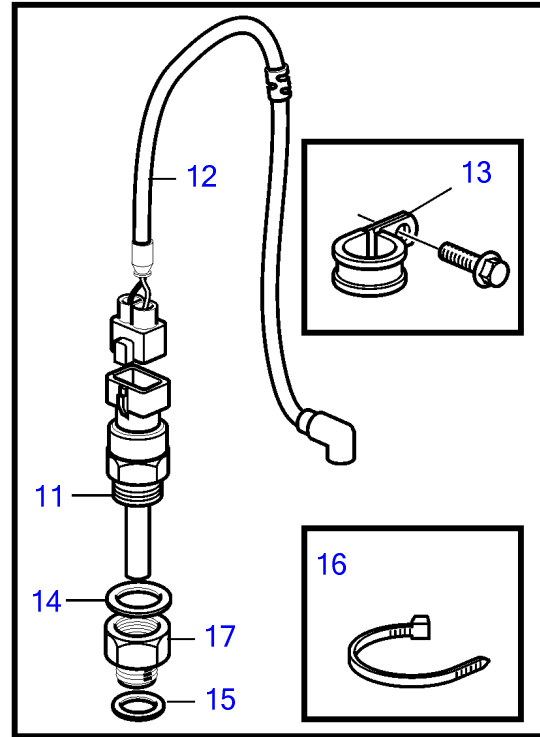

D5A-A T, D7A-A T, D5A-A TA, D7A-A TA, D5A-B TA, D5A-B TA, D5A-B TA, D7A-B TA, D7A-B TA, D7A-B TA

24132

D5A-A T, D7A-A T, D5A-A TA, D7A-A TA, D5A-B TA, D5A-B TA, D5A-B TA, D7A-B TA, D7A-B TA, D7A-B TA

REF	PART NO.	QTY	DESCRIPTION	NOTES
1	888853	1	Oil pressure sensor	SN-1096836
	21091609	1	Pressure sensor	SN1096837-
2	969011	1	• Gasket	
3	3586736	1	Pressure switch, oil pressure	
4	874673	1	Pressure switch, piston cooling	Replaced by 21202753.
	21202753	1	Pressure switch	
5	3838211	1	Adapter	
6	20553463	1	Sensor, air filter	
7	866838	1	Pressure sensor	Alt,0-2bar
	872196	1	Pressure sensor	Alt,0-3bar
8	11998	1	Gasket	
9	881965	1	Level guard, expansion tank	For engine mounted heat exchanger., SN-11184143
	21876480	1	Sensor	For engine mounted heat exchanger., SN11184144-
10	3586830	1	Temperature sensor	
11	848829	1	Thermo monitor	103°C, Replaced by 21510547
	21510547	1	Thermo monitor	110 ± 3°C
12	21506646	1	Wiring harness	Use together with 21510547 when changing from 848829
13	947827	2	Clamp	
14	18822	1	Gasket	
15	969011	1	Gasket	
16	948211	1	Cable tie	
17	984466	1	Reduction nipple	
18	20513340	1	Sensor, fuel	(20450685)
19	20459880	1	Sensor	Aux, SN-01099383
	20924088	1	Sensor	SN01099384-
20	20459227	1	Screw	
21	20459868	1	Sensor	Replaced by 20511126
	20511126	1	Sensor	Replaced by 20964264
	20964264	1	Sensor	L=55,5
22	967949	1	Flange screw	
23	20460353	1	Temperature sensor	Outside temperature.
24	21073863	1	Sensor	
25	948884	1	Gasket	