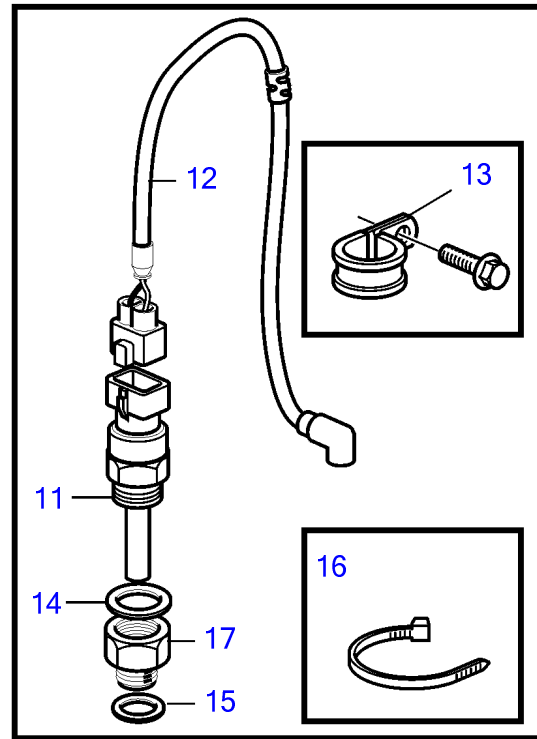

D5A-A T, D7A-A T, D5A-A TA, D7A-A TA, D5A-B TA, D5A-B TA, D5A-B TA, D7A-B TA, D7A-B TA, D7A-B TA

24132

D5A-A T, D7A-A T, D5A-A TA, D7A-A TA, D5A-B TA, D5A-B TA, D5A-B TA, D7A-B TA, D7A-B TA, D7A-B TA

REF	PART NO.	QTY	DESCRIPTION	NOTES
1	888853	1	Oil pressure sensor	SN-1096836
	21091609	1	Pressure sensor	SN1096837-
2	969011	1	• Gasket	
3	3586736	1	Pressure switch, oil pressure	
4	874673	1	Pressure switch, piston cooling	Replaced by 21202753.
	21202753	1	Pressure switch	
5	3838211	1	Adapter	
6	20553463	1	Sensor, air filter	
7	866838	1	Pressure sensor	Alt,0-2bar
	872196	1	Pressure sensor	Alt,0-3bar
8	11998	1	Gasket	
9	881965	1	Level guard, expansion tank	For engine mounted heat exchanger., SN-11184143
	21876480	1	Sensor	For engine mounted heat exchanger., SN11184144-
10	3586830	1	Temperature sensor	
11	848829	1	Thermo monitor	103°C, Replaced by 21510547
	21510547	1	Thermo monitor	110 ± 3°C
12	21506646	1	Wiring harness	Use together with 21510547 when changing from 848829
13	947827	2	Clamp	
14	18822	1	Gasket	
15	969011	1	Gasket	
16	948211	1	Cable tie	
17	984466	1	Reduction nipple	
18	20513340	1	Sensor, fuel	(20450685)
19	20459880	1	Sensor	Aux, SN-01099383
	20924088	1	Sensor	SN01099384-
20	20459227	1	Screw	
21	20459868	1	Sensor	Replaced by 20511126
	20511126	1	Sensor	Replaced by 20964264
	20964264	1	Sensor	L=55,5
22	967949	1	Flange screw	
23	20460353	1	Temperature sensor	Outside temperature.
24	21073863	1	Sensor	
25	948884	1	Gasket	