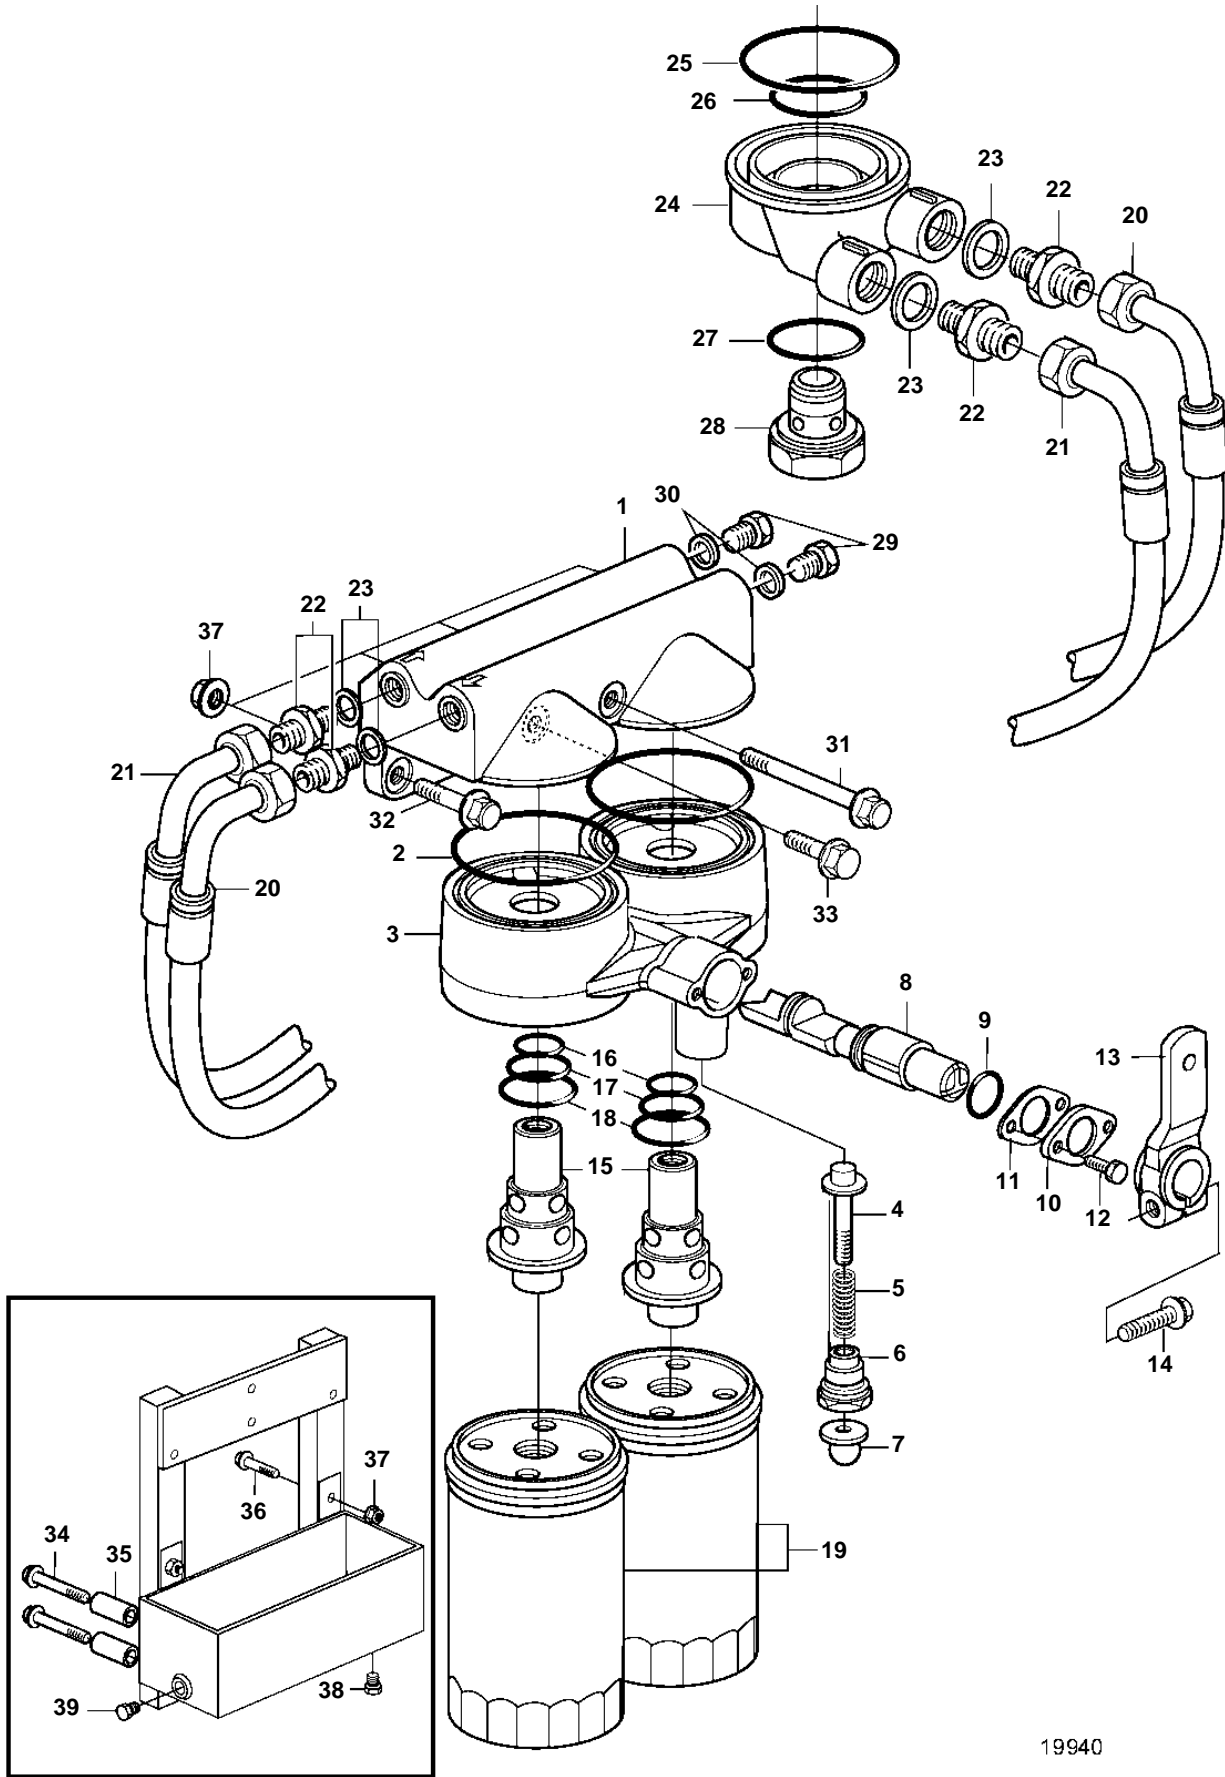

D5A-A T, D5A-A TA, D7A-A T, D7A-A TA

19940

D5A-A T, D5A-A TA, D7A-A T, D7A-A TA

REF	PART NO.	QTY	DESCRIPTION	NOTES
1	11031901	1	Oil filter housing	
2	948981	3	O-ring	
3		1	Valve housing	
4	3830181	1	Pin	
5	466653	1	Spring	
6	3830176	1	Sleeve	
7	940344	1	Ball	
8	3826152	1	Shift valve	
9	949657	1	O-ring	
10	842912	1	Flange	
11	11998	1	Gasket	
12	946544	2	Flange screw	
13	964408	1	Lever	
14	946752	1	Flange screw	
15	3829975	2	Nipple	
16	3165747	2	O-ring	
17	948610	2	O-ring, middle	
18	969415	2	O-ring	
19	847741	2	Oil filter	
20		1	Hose	
21		1	Hose	
22	982254	4	Nipple	
23	907136	4	Gasket	
24	20450998	1	Adapter	
25	20450992	1	Sealing ring	
26	20405578	1	Sealing ring	
27	20450993	1	Sealing ring	
28	20450991	1	Hollow screw	
29	960634	2	Plug	
30	947627	2	Gasket	
31	968237	1	Flange screw	L=120mm
32	965188	2	Screw	L=70mm
33	946472	1	Screw	L=30mm
34	965189	4	Flange screw	L=90mm
35	845342	8	Sleeve	L=32mm
36	965221	2	Flange screw	L=55mm
37	971098	10	Flange lock nut	
38	479956	1	Plug	(192154)
39	960632	1	Plug	