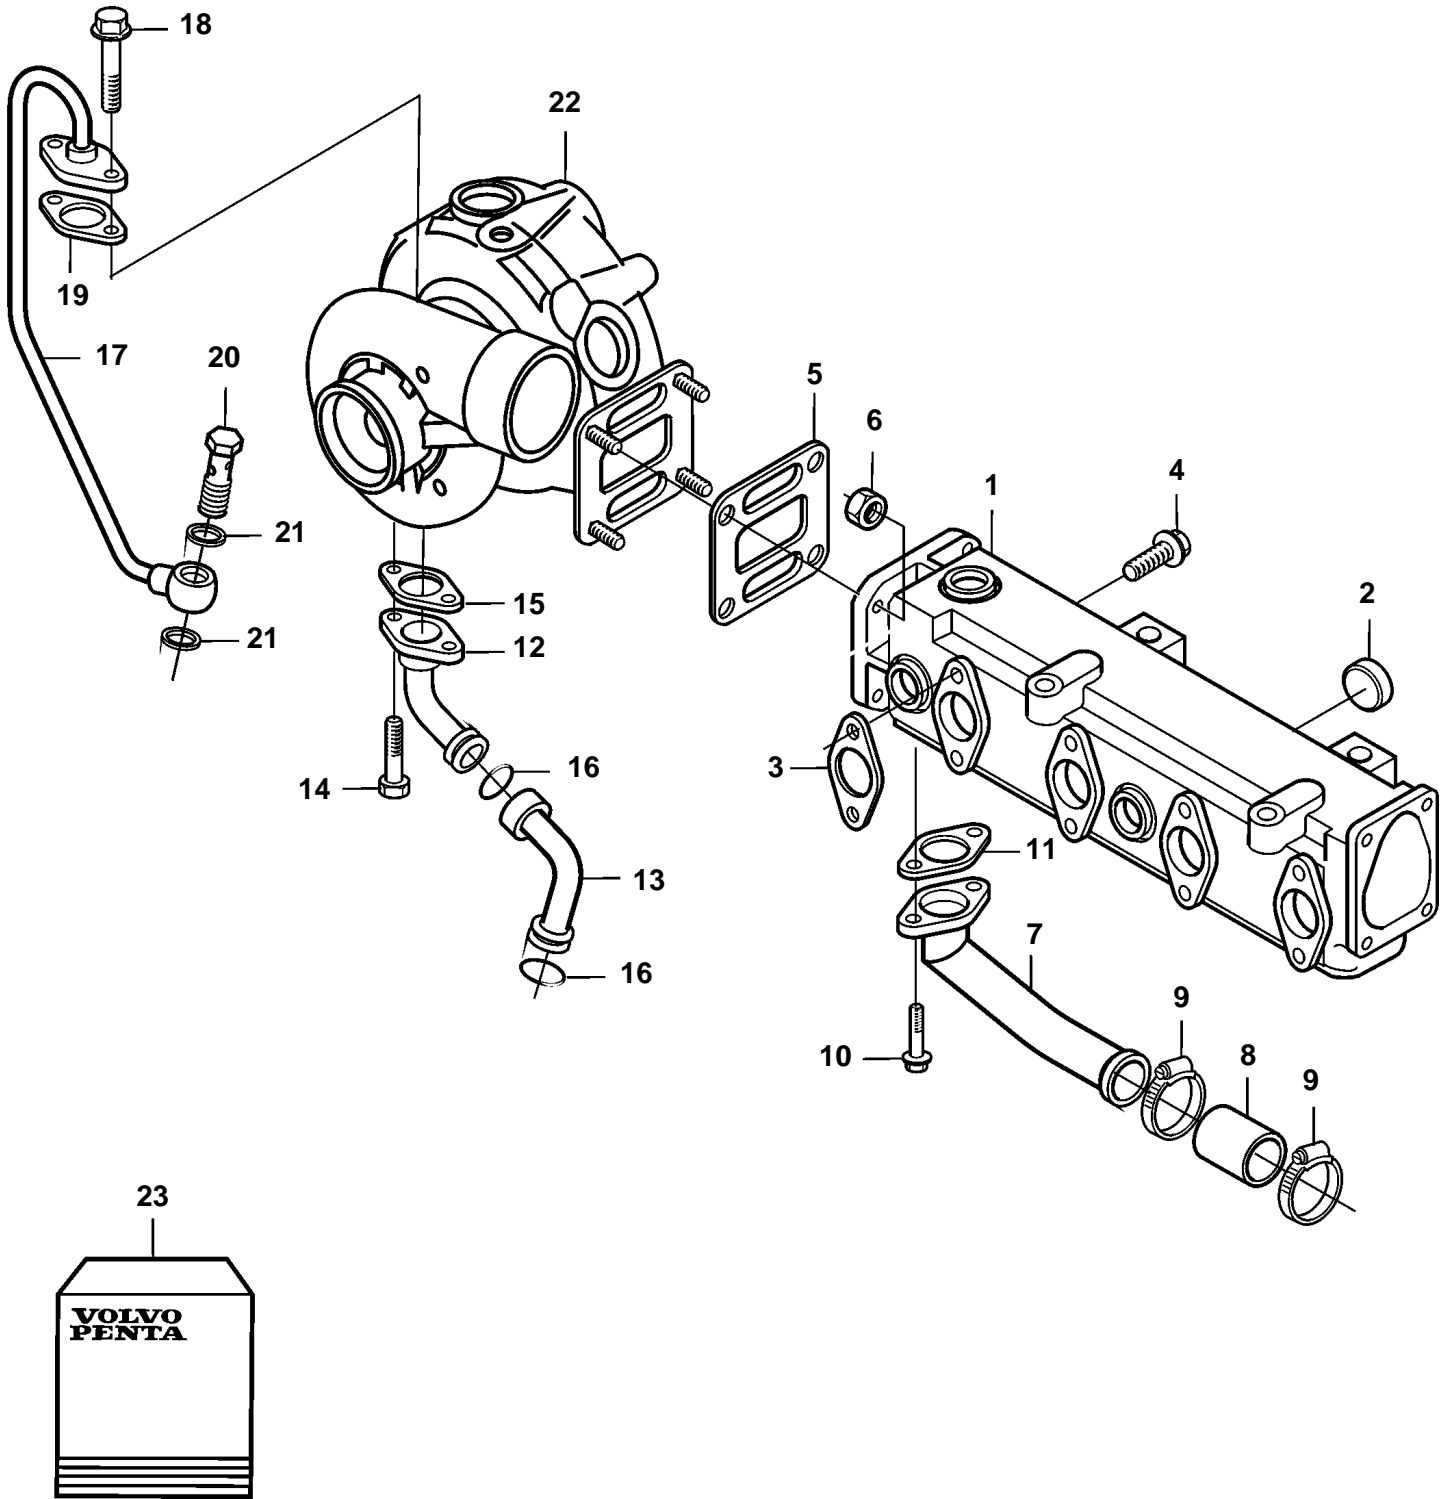

D5A-A TA

19795

D5A-A TA

REF	PART NO.	QTY	DESCRIPTION	NOTES
1	888782	1	Exhaust manifold	
2	20412745	7	· Plug	
3	20405589	4	Gasket	
4	888783	8	Screw	
5	888880	1	Gasket	
6	20412308	4	Nut	
7	888891	1	Water pipe	
8	888816	1	Rubber sleeve	
9	853548	2	Hose clamp	
10	20441520	2	Screw	
11	20405825	1	Gasket	
12	888872	1	Oil line	
13	888873	1	Oil line	
14	946173	2	Flange screw	
15	20405790	1	Gasket	
16	20405822	2	O-ring	
17	888871	1	Oil line	
18	946173	2	Flange screw	
19	20405595	1	Gasket	
20	25167	1	Hollow screw	
21	969011	2	Gasket	
22	888884	1	Turbo	
			Comps. not spec.	
23	3587657	1	Gasket kit, inlet/exhaust	SEE GROUP 99
	3587658	1	Gasket kit, connection, turbo	SEE GROUP 99