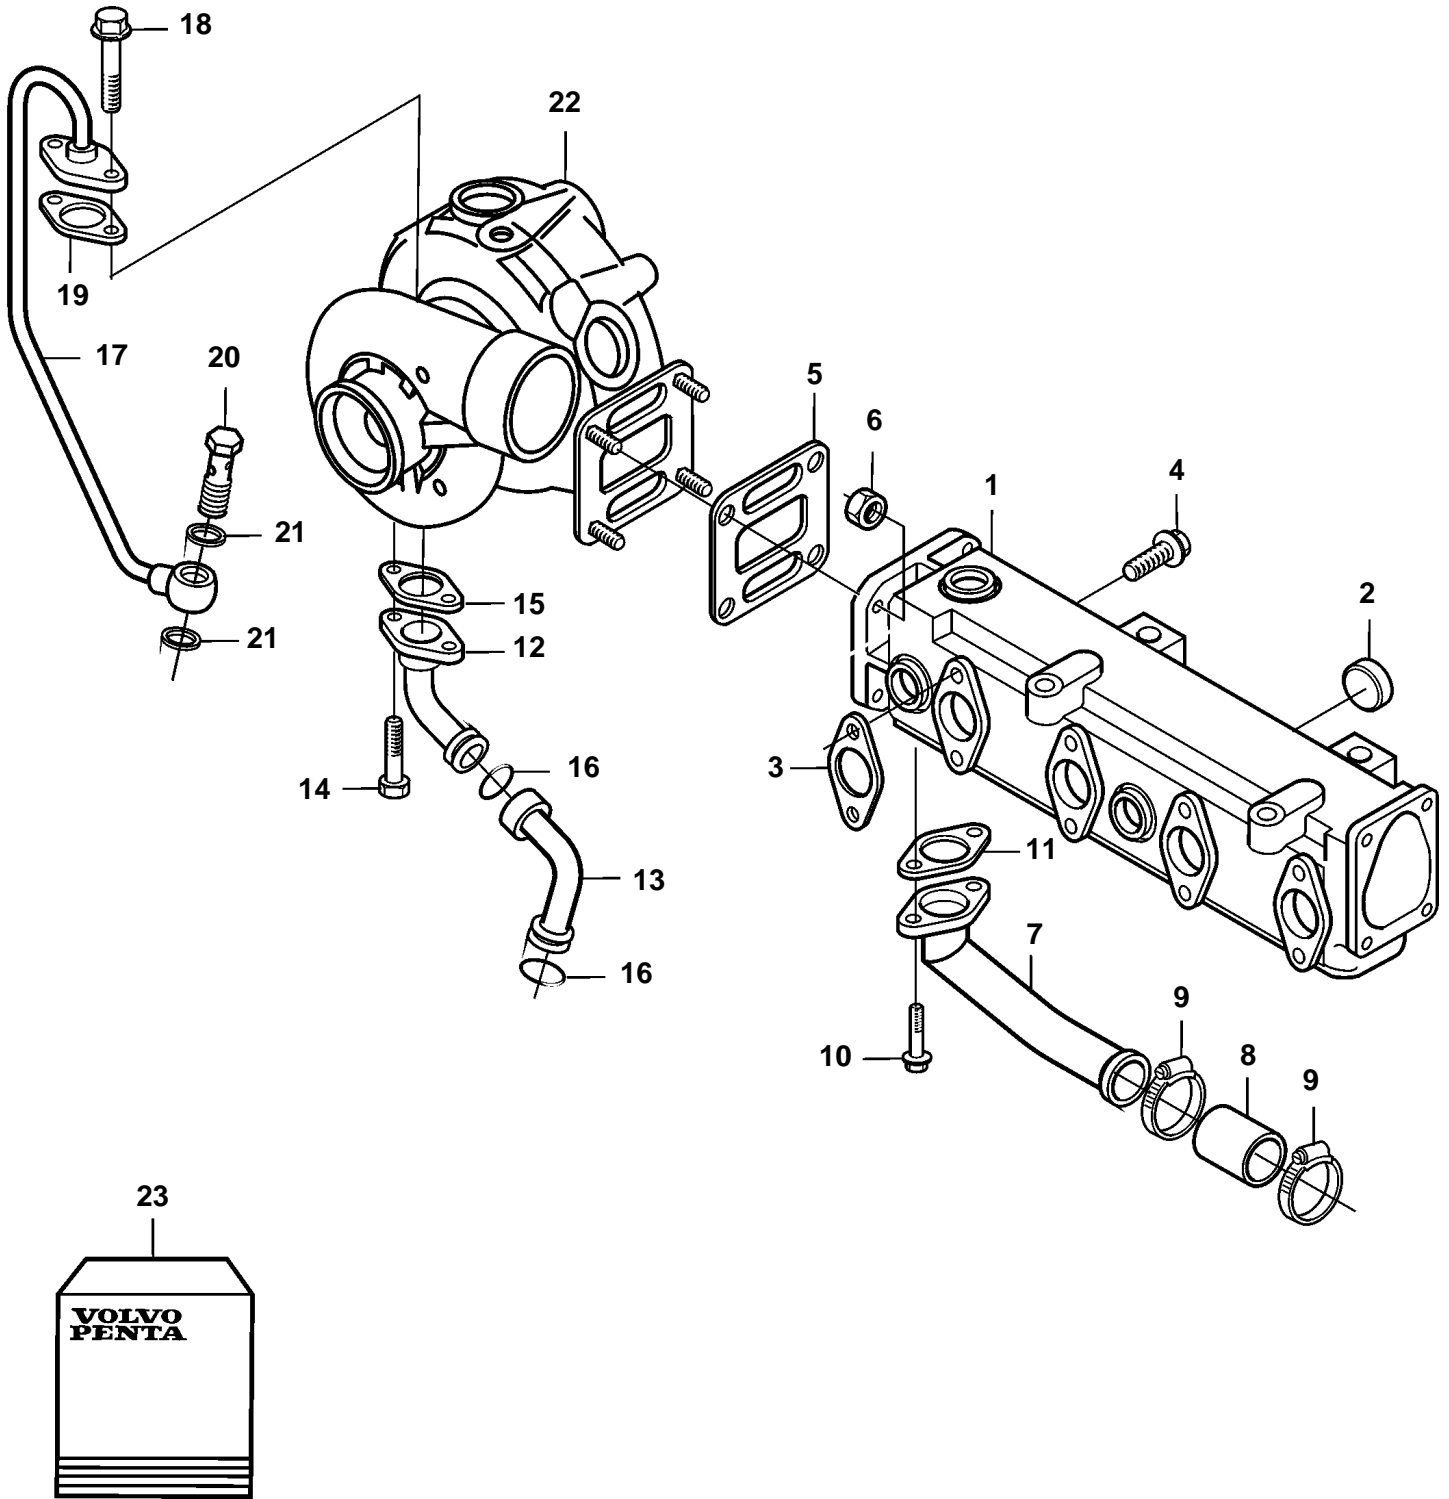

D5A-A T

19795

D5A-A T

REF	PART NO.	QTY	DESCRIPTION	NOTES
1	888782	1	Exhaust manifold	
2	20412745	7	· Plug	
3	20405589	4	Gasket	
4	888783	8	Screw	
5	888880	1	Gasket	
6	20412308	4	Nut	
7	888891	1	Water pipe	
8	888816	1	Rubber sleeve	
9	853548	2	Hose clamp	
10	20441520	2	Screw	
11	20405825	1	Gasket	
12	888872	1	Oil line	
13	888873	1	Oil line	
14	946173	2	Flange screw	
15	20405790	1	Gasket	
16	20405822	2	O-ring	
17	888871	1	Oil line	
18	946173	2	Flange screw	
19	20405595	1	Gasket	
20	25167	1	Hollow screw	
21	969011	2	Gasket	
22	888884	1	Turbo	
			Comps. not spec.	
23	3587657	1	Gasket kit, inlet/exhaust	SEE GROUP 99
	3587658	1	Gasket kit, connection, turbo	SEE GROUP 99