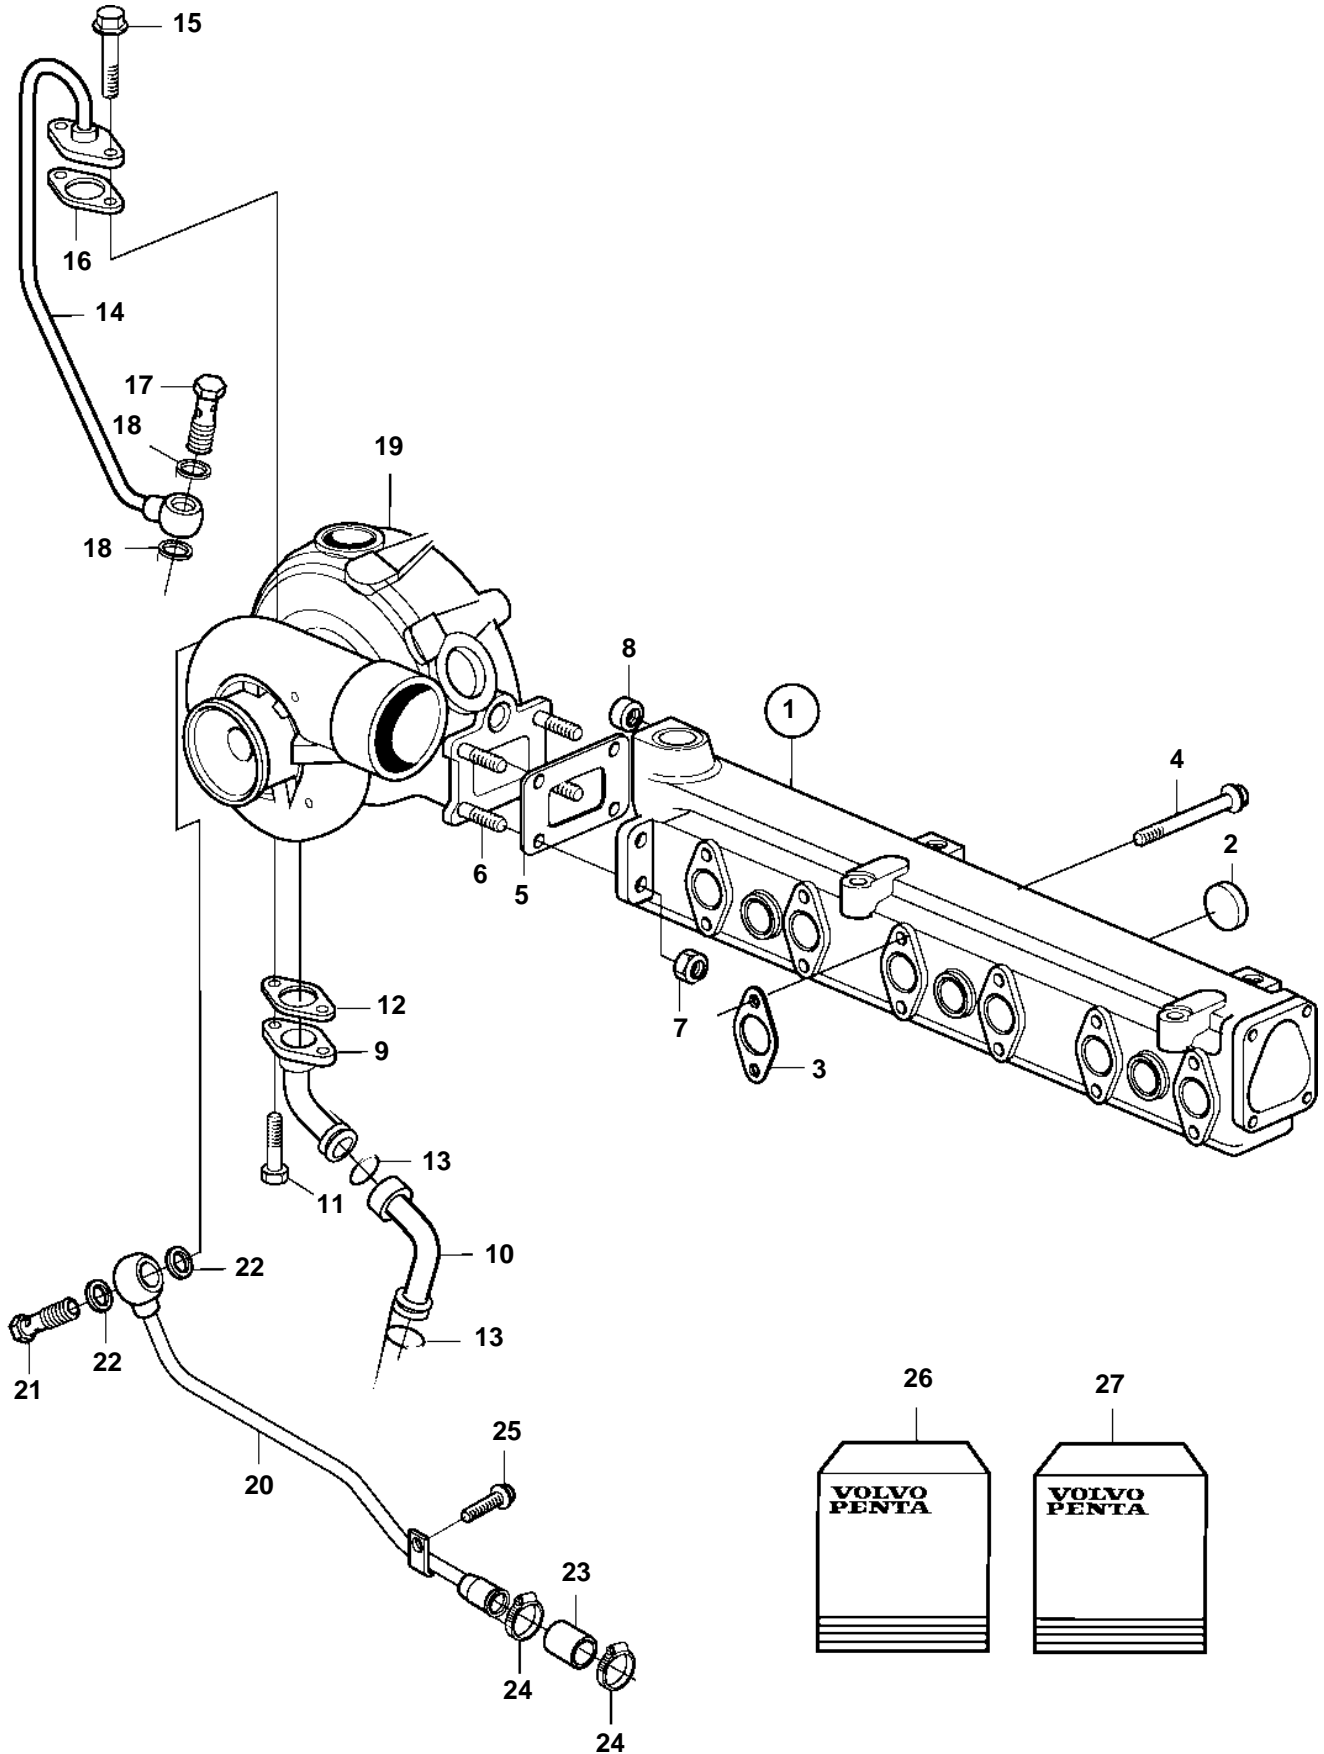

D7A-A TA

D7A-A TA

REF	PART NO.	QTY	DESCRIPTION	NOTES
1	3587175	1	Exhaust manifold	
2	20412745	10	· Plug	
3	20405589	6	Gasket	
4	888783	12	Screw	
5	888784	1	Gasket	
6	888785	4	Stud	
7	20412308	4	Nut	
8	888786	1	Sealing ring	
9	888730	1	Oil line	
10	888731	1	Oil line	
11	946173	2	Flange screw	
12	20405790	1	Gasket	
13	20405822	2	O-ring	
14	888744	1	Oil line	
15	946173	2	Flange screw	
16	20405595	1	Gasket	
17	25167	1	Hollow screw	
18	969011	2	Gasket	
19	888787	1	Turbo	
			Comps. not spec.	
20	888815	1	Water pipe	
21	20460398	1	Hollow screw	
22	947628	1	Gasket	
23	888816	1	Rubber sleeve	
24	853548	2	Hose clamp	
25	20460023	1	Screw	
26	3587655	1	Gasket kit, inlet/exhaust	SEE GROUP 99
27	3587656	1	Gasket kit, connection, turbo	SEE GROUP 99