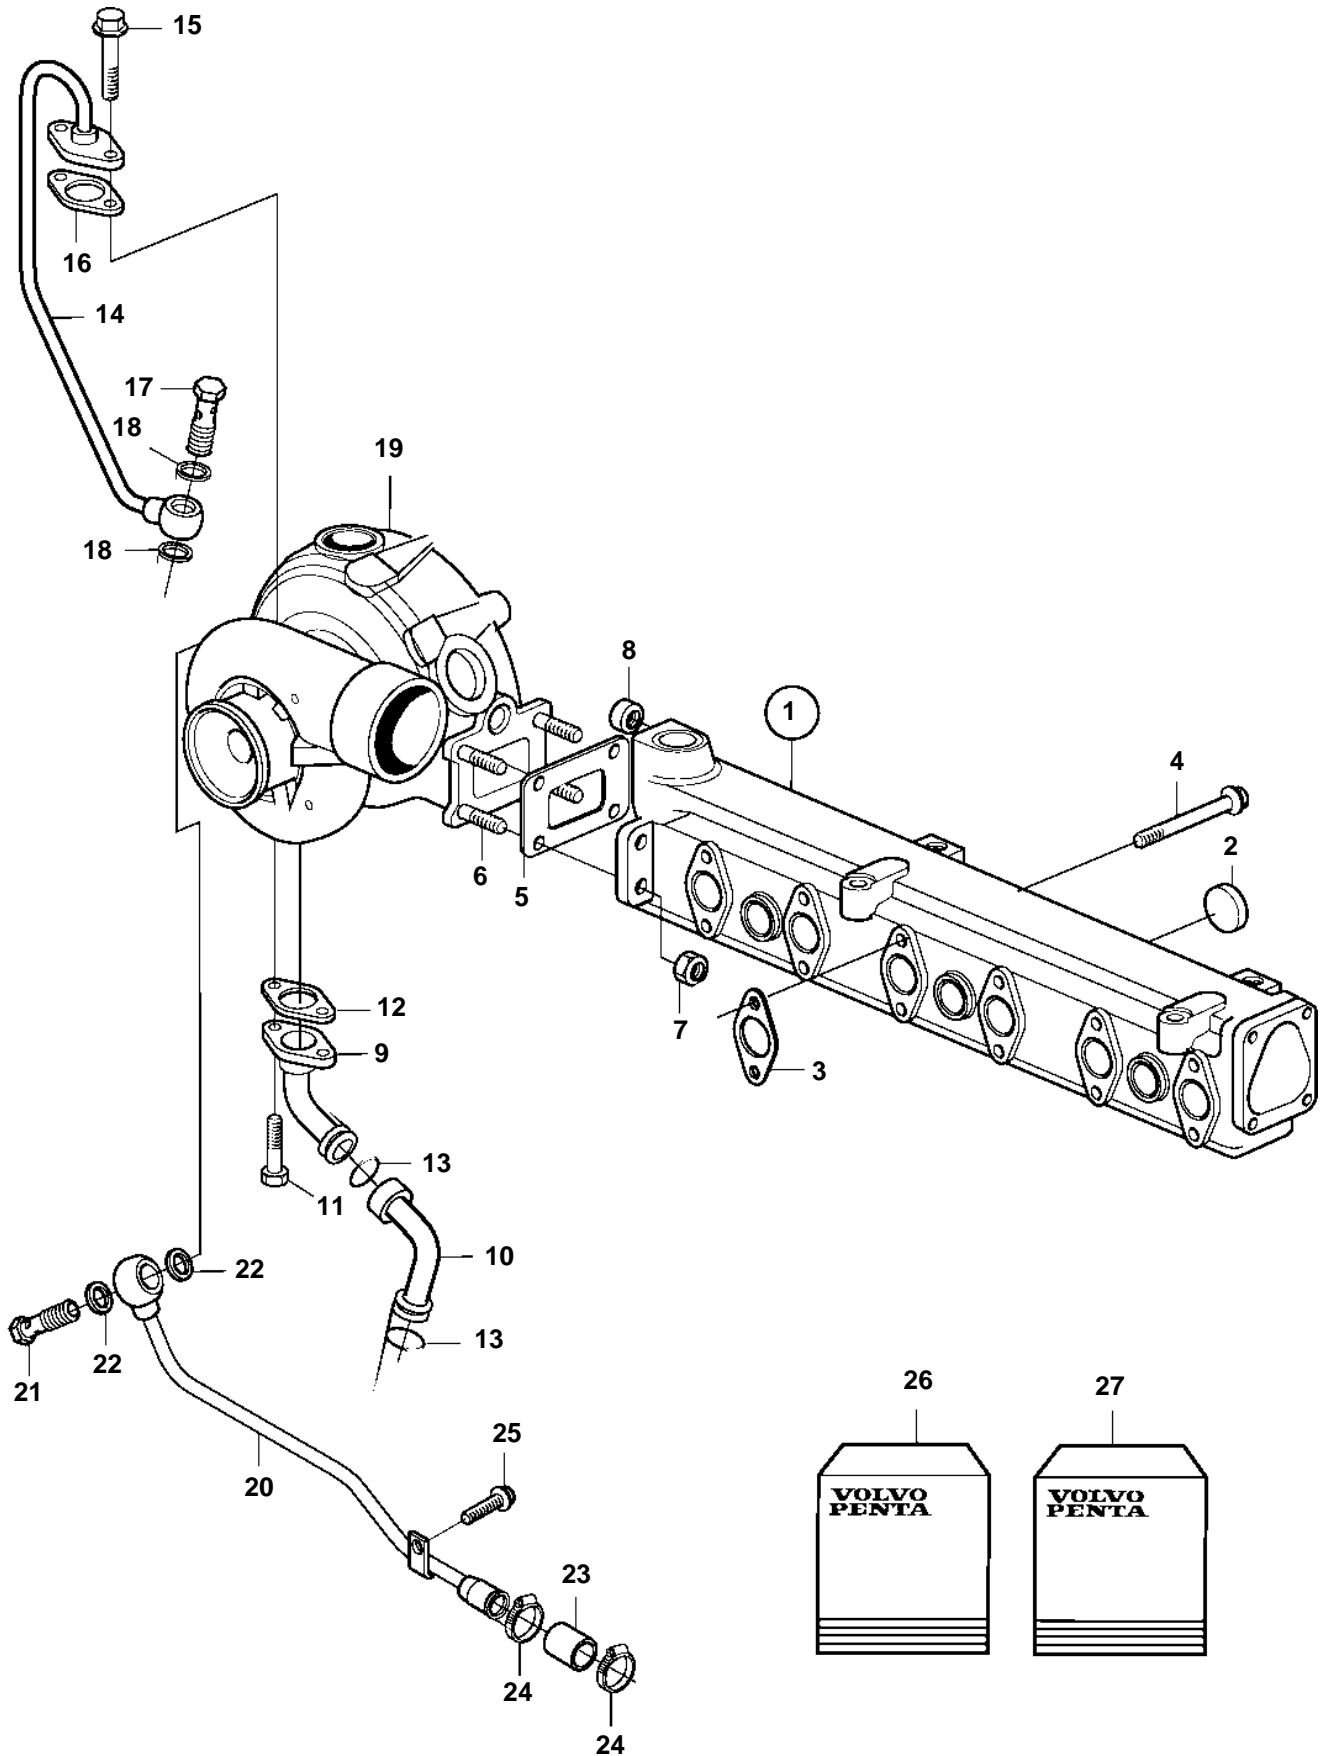

D7A-A T

D7A-A T

REF	PART NO.	QTY	DESCRIPTION	NOTES
1	3587175	1	Exhaust manifold	
2	20412745	10	• Plug	
3	20405589	6	Gasket	
4	888783	12	Screw	
5	888784	1	Gasket	
6	888785	4	Stud	
7	20412308	4	Nut	
8	888786	1	Sealing ring	
9	888730	1	Oil line	
10	888731	1	Oil line	
11	946173	2	Flange screw	
12	20405790	1	Gasket	
13	20405822	2	O-ring	
14	888744	1	Oil line	
15	946173	2	Flange screw	
16	20405595	1	Gasket	
17	25167	1	Hollow screw	
18	969011	2	Gasket	
19	888787	1	Turbo	
			Comps. not spec.	
20	888815	1	Water pipe	
21	20460398	1	Hollow screw	
22	947628	1	Gasket	
23	888816	1	Rubber sleeve	
24	853548	2	Hose clamp	
25	20460023	1	Screw	
26	3587655	1	Gasket kit, inlet/exhaust	SEE GROUP 99
27	3587656	1	Gasket kit, connection, turbo	SEE GROUP 99