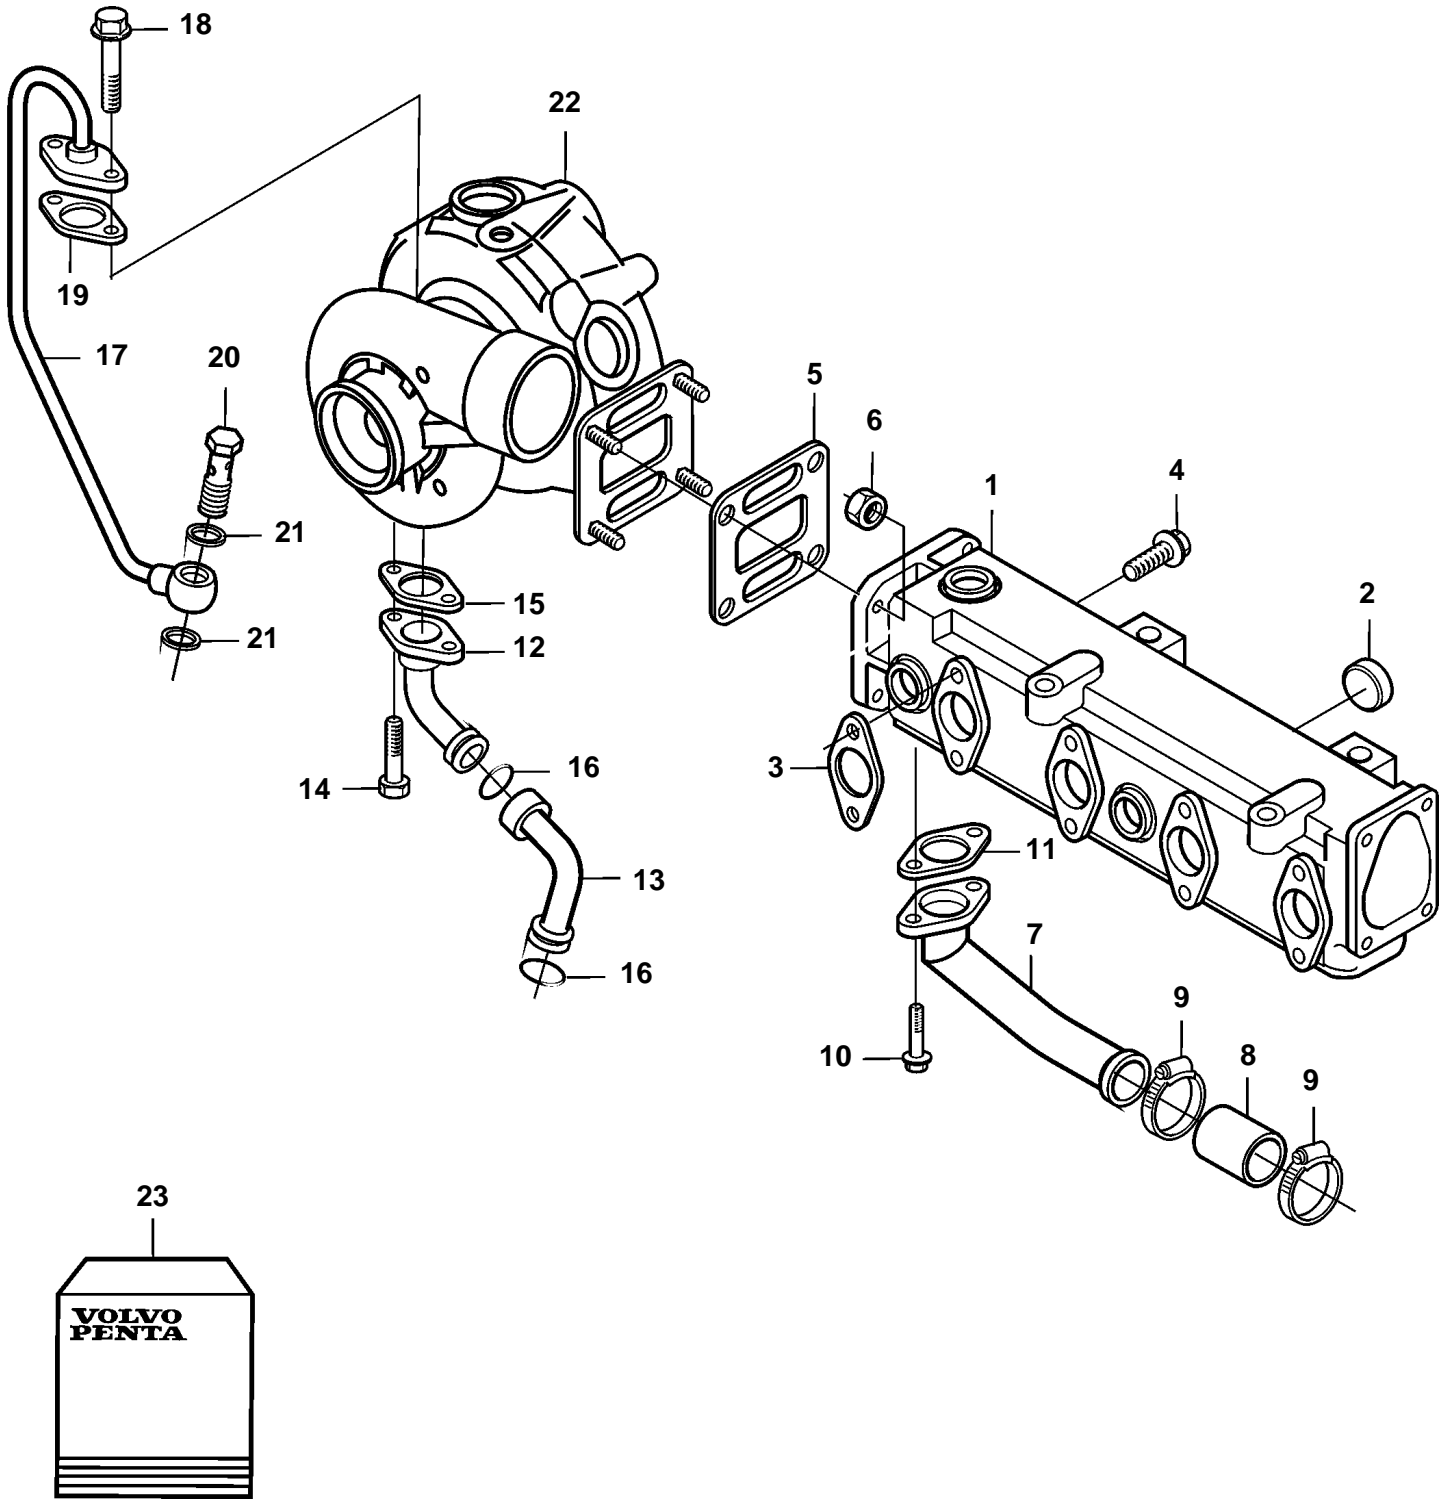

D5A-A TA

19795

## D5A-A TA

REF	PART NO.	QTY	DESCRIPTION	NOTES
1	888782	1	Exhaust manifold	
2	20412745	7	· Plug	
3	20405589	4	Gasket	
4	888783	8	Screw	
5	888880	1	Gasket	
6	20412308	4	Nut	
7	888891	1	Water pipe	
8	888816	1	Rubber sleeve	
9	853548	2	Hose clamp	
10	20441520	2	Screw	
11	20405825	1	Gasket	
12	888872	1	Oil line	
13	888873	1	Oil line	
14	946173	2	Flange screw	
15	20405790	1	Gasket	
16	20405822	2	O-ring	
17	888871	1	Oil line	
18	946173	2	Flange screw	
19	20405595	1	Gasket	
20	25167	1	Hollow screw	
21	969011	2	Gasket	
22	888884	1	Turbo	
			Comps. not spec.	
23	3587657	1	Gasket kit, inlet/exhaust	SEE GROUP 99
	3587658	1	Gasket kit, connection, turbo	SEE GROUP 99