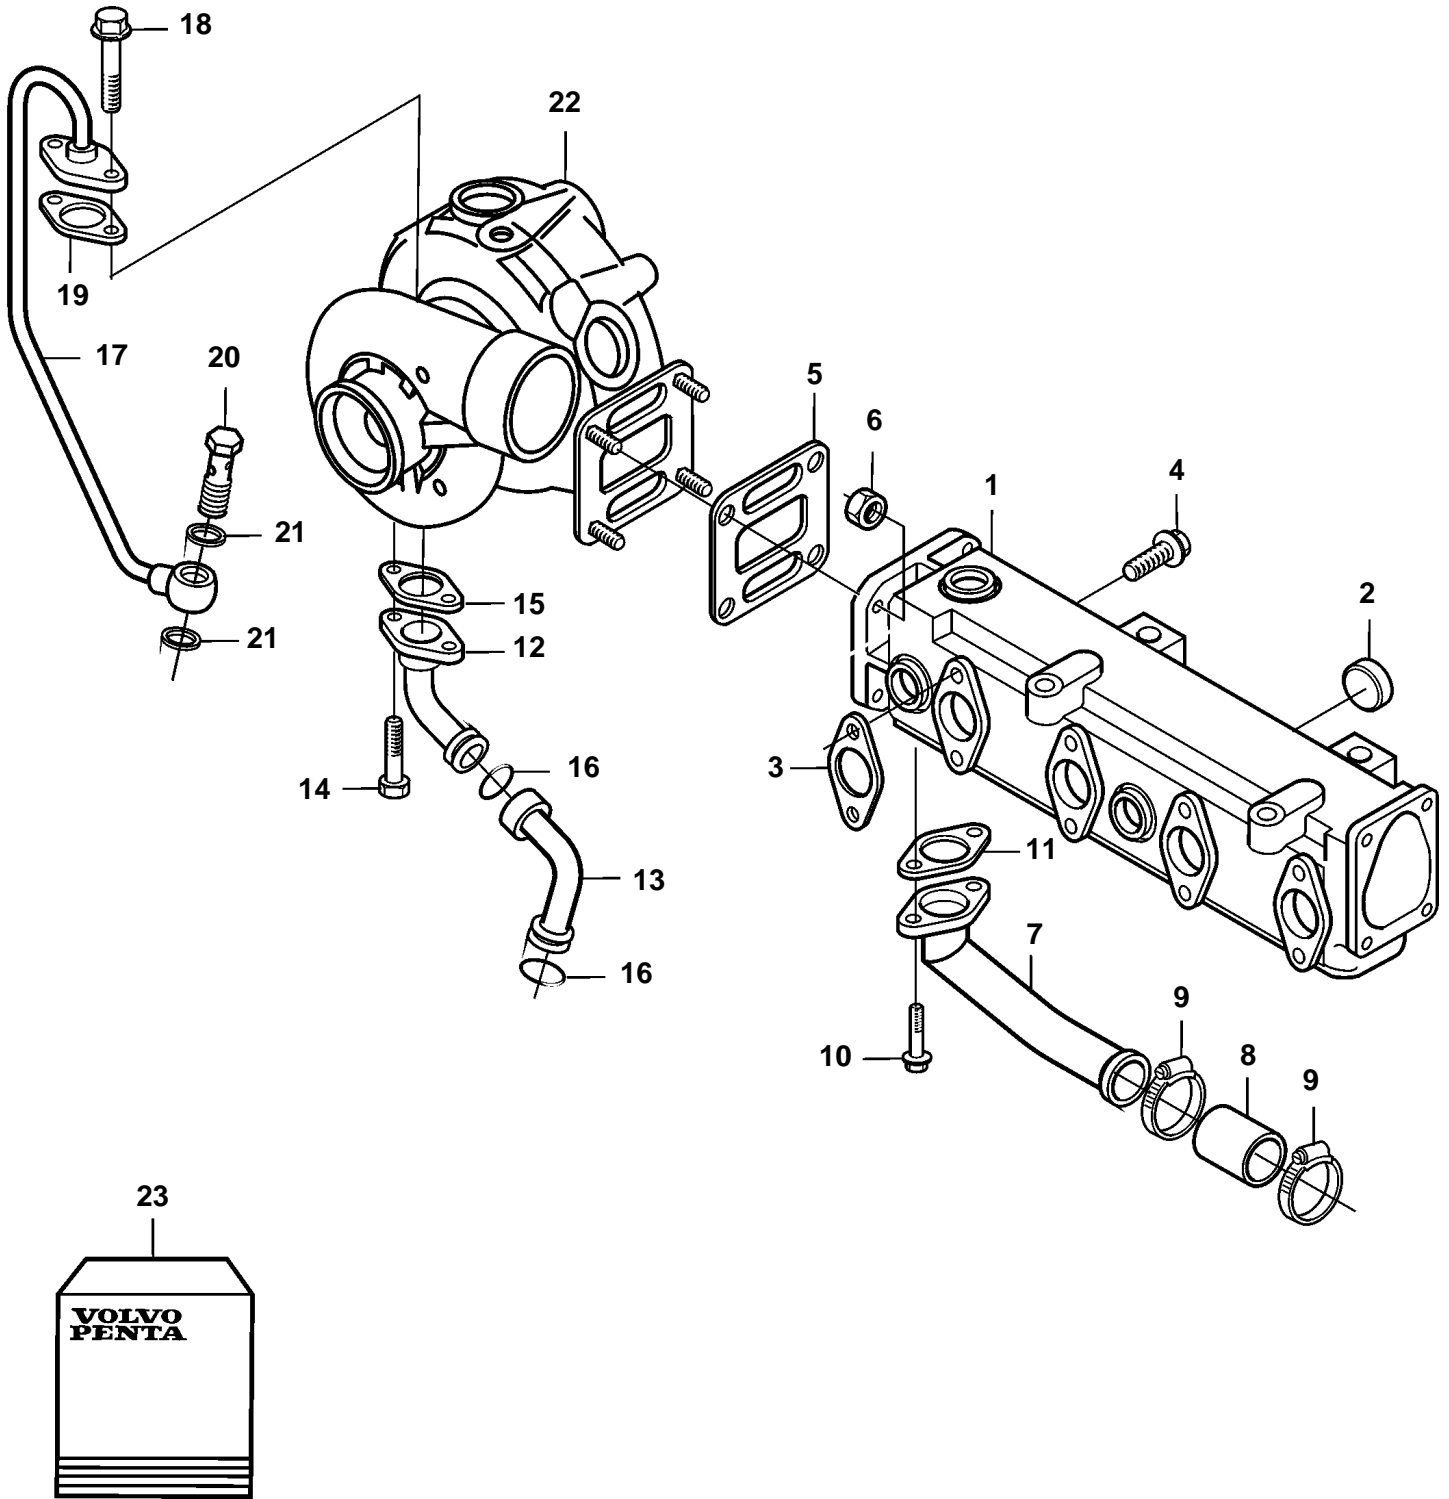

D5A-A T

19795

D5A-A T

REF	PART NO.	QTY	DESCRIPTION	NOTES
1	888782	1	Exhaust manifold	
2	20412745	7	· Plug	
3	20405589	4	Gasket	
4	888783	8	Screw	
5	888880	1	Gasket	
6	20412308	4	Nut	
7	888891	1	Water pipe	
8	888816	1	Rubber sleeve	
9	853548	2	Hose clamp	
10	20441520	2	Screw	
11	20405825	1	Gasket	
12	888872	1	Oil line	
13	888873	1	Oil line	
14	946173	2	Flange screw	
15	20405790	1	Gasket	
16	20405822	2	O-ring	
17	888871	1	Oil line	
18	946173	2	Flange screw	
19	20405595	1	Gasket	
20	25167	1	Hollow screw	
21	969011	2	Gasket	
22	888885	1	Turbo	
			Comps. not spec.	
23	3587657	1	Gasket kit, inlet/exhaust	SEE GROUP 99
	3587658	1	Gasket kit, connection, turbo	SEE GROUP 99