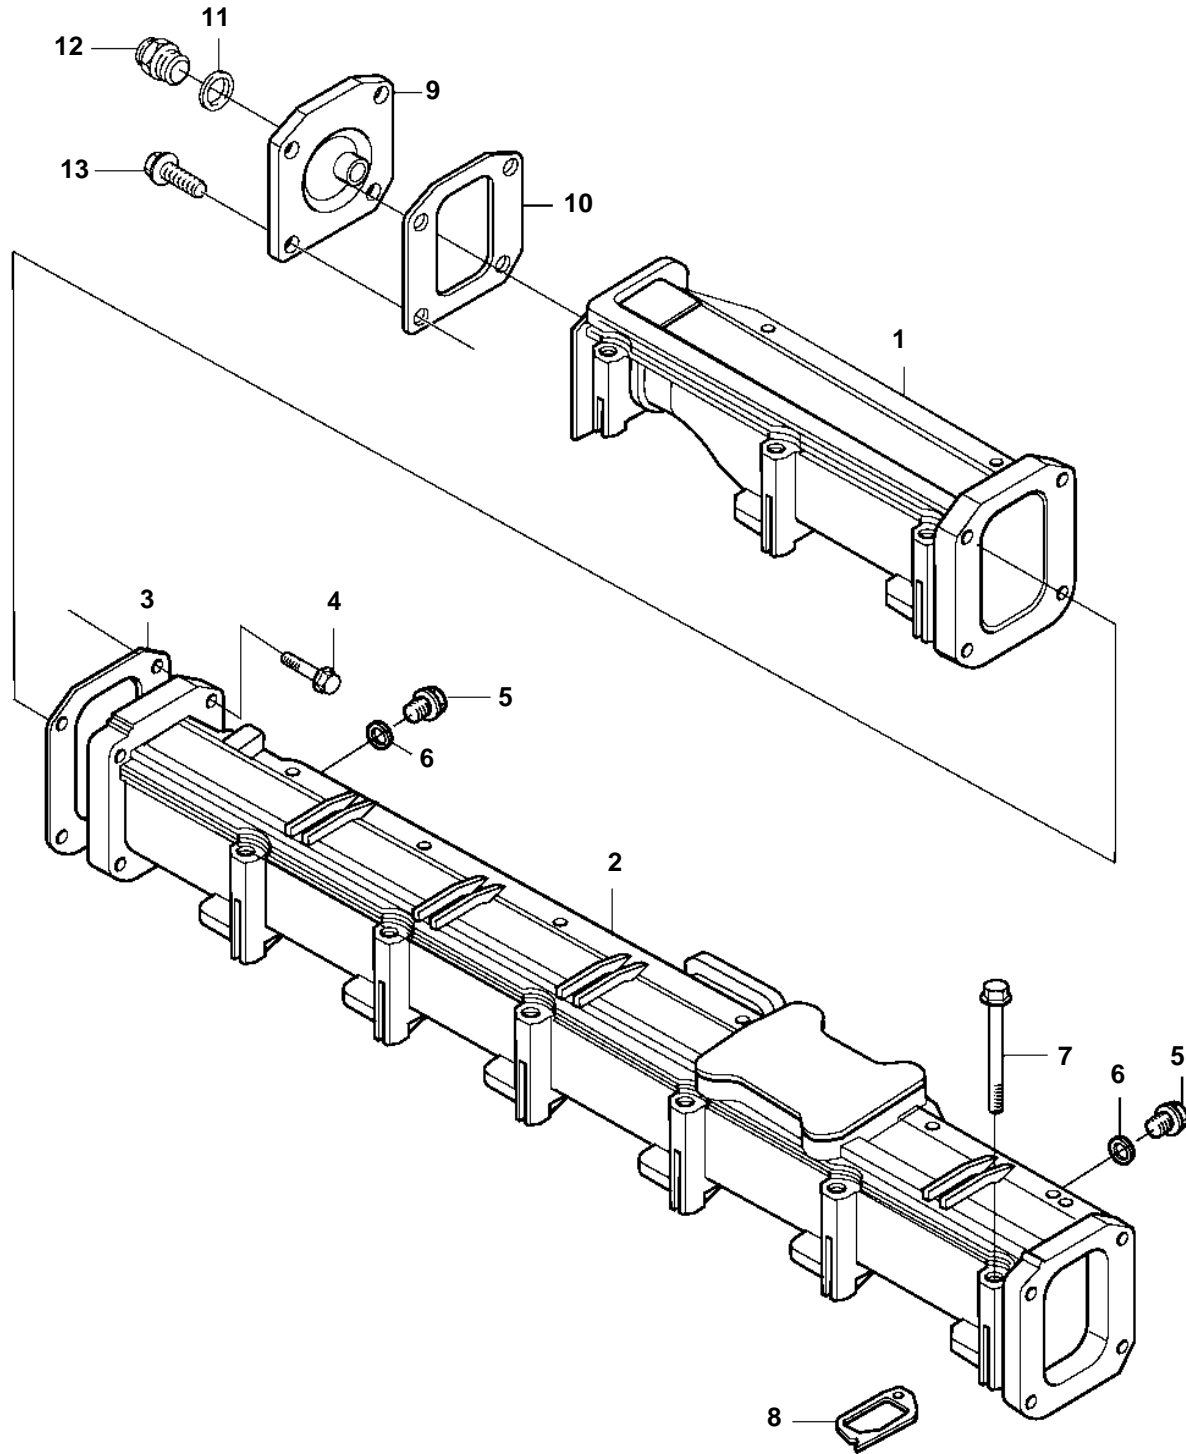

D7A-A T

**D7A-A T**

REF	PART NO.	QTY	DESCRIPTION
1	888772	1	Charge air pipe
2	20405939	1	Inlet pipe
3	20405613	1	Gasket
4	20412340	4	Screw
5	20405556	1	Plug
6	20459008	1	Gasket
7	20412601	12	Screw
8	20405619	6	Gasket
9	888780	1	Hatch
10	20405613	1	Gasket
11	11998	1	Gasket
12	960630	1	Plug
13	20405792	4	Screw