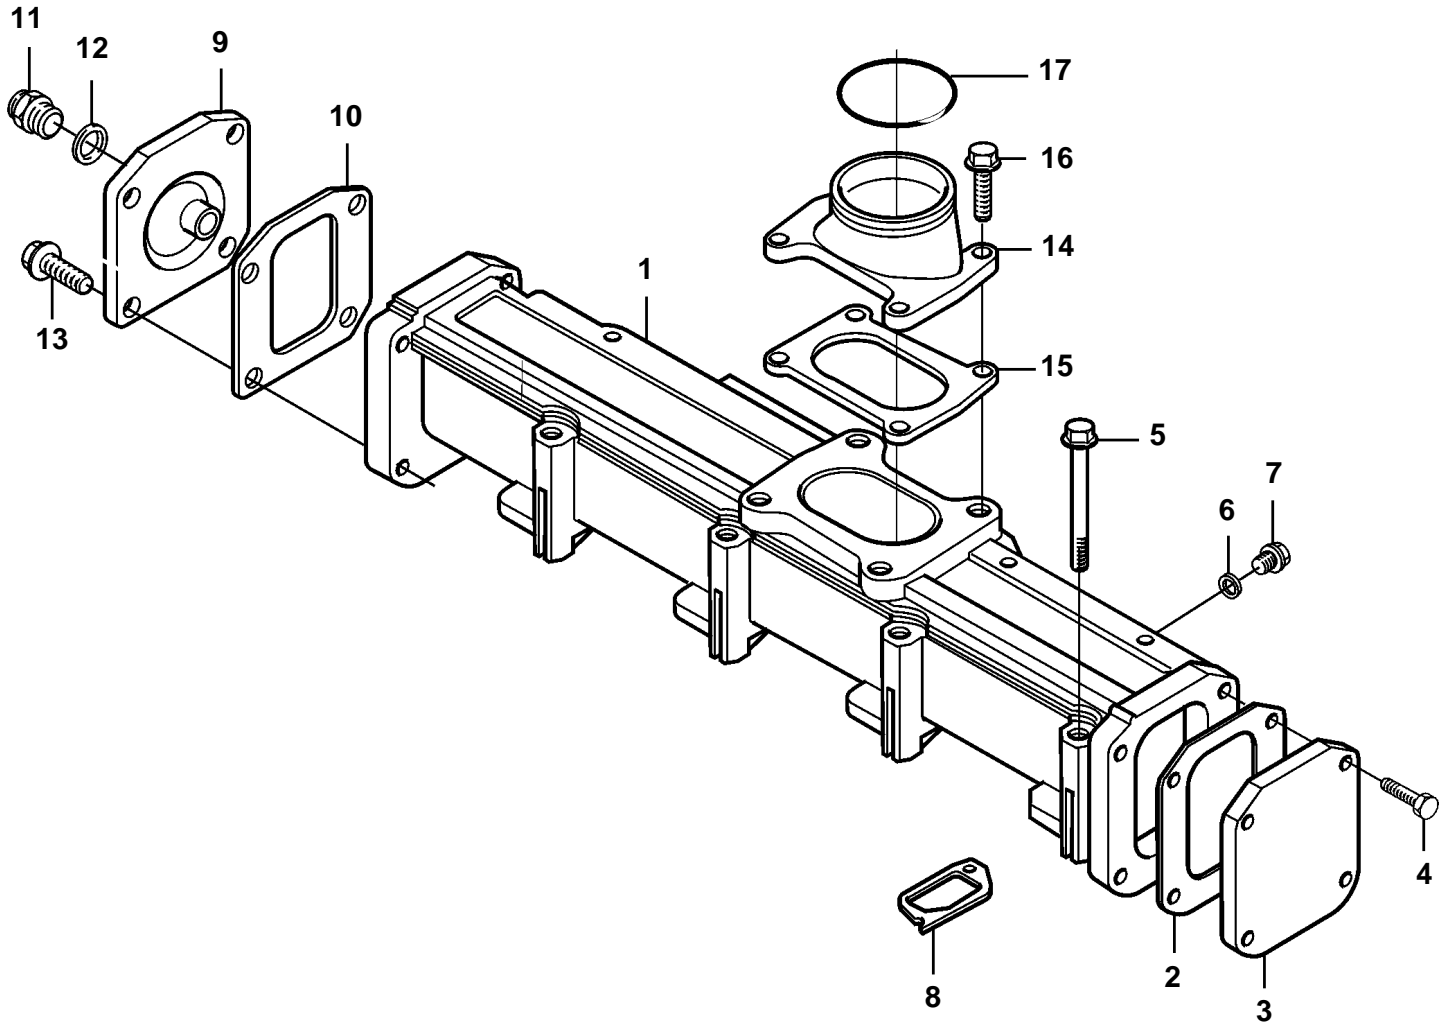

D5A-A TA

19793

D5A-A TA

REF	PART NO.	QTY	DESCRIPTION	NOTES
1	20405940	1	Inlet pipe	
2	20405613	1	Gasket	
3	20405614	1	Cover	(20451007)
4	955296	4	Screw	
5	20412601	8	Screw	
6	969011	1	Gasket	
7	960630	1	Plug	
8	20405619	4	Gasket	
9	888780	1	Hatch	
10	20405613	1	Gasket	
11	960630	1	Plug	
12	11998	1	Gasket	
13	20405792	4	Screw	
14	888776	1	Studs	
15	20405913	1	Gasket	
16	20459228	4	Hexagon screw	
17	888778	1	Sealing ring	