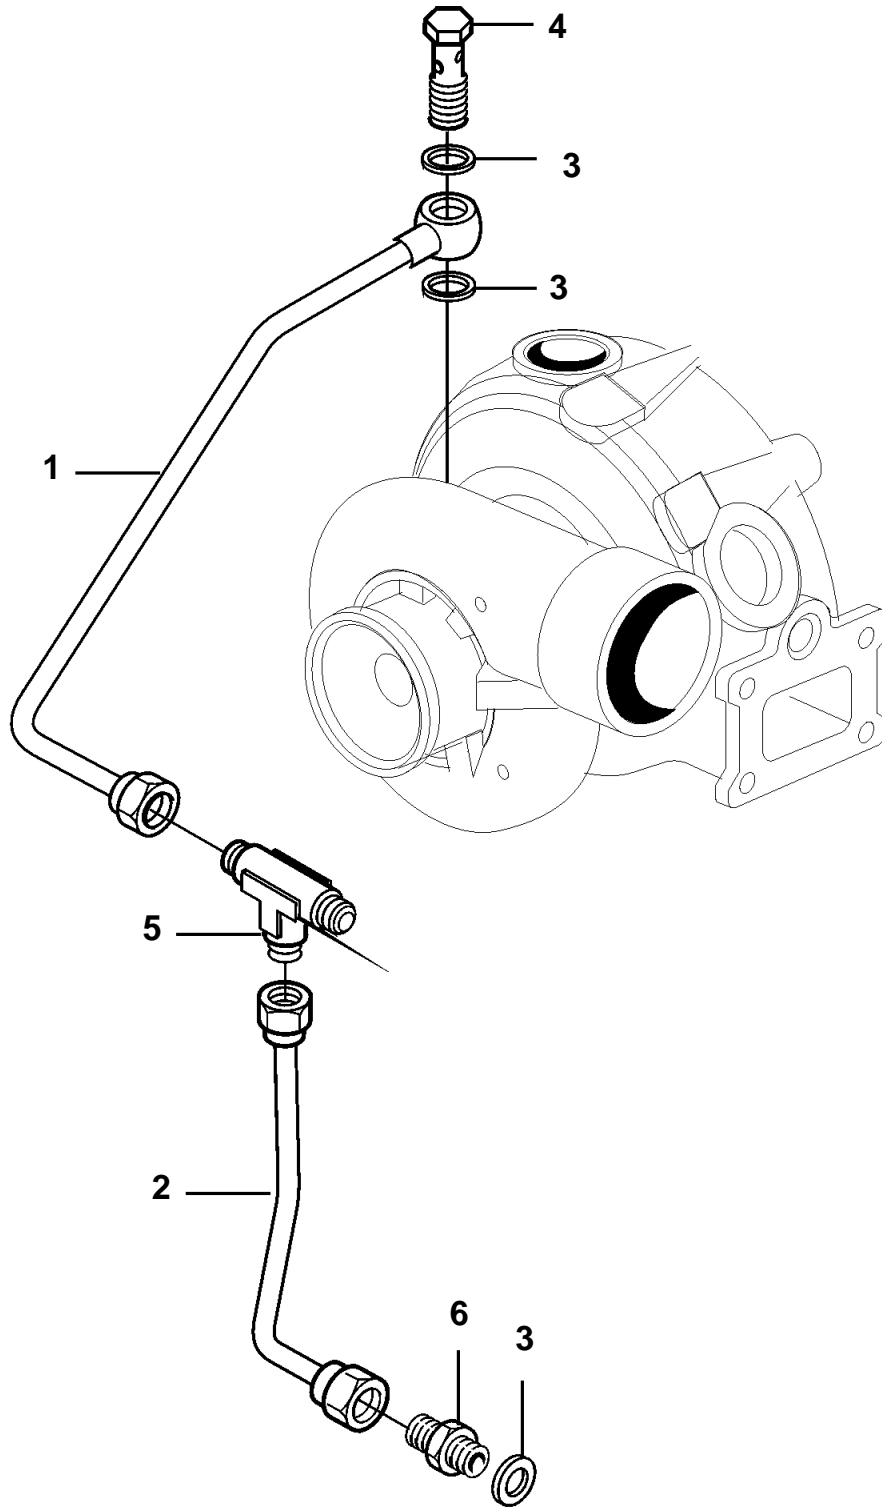

D7A-A T, D7A-A TA

D7A-A T, D7A-A TA

REF	PART NO.	QTY	DESCRIPTION
1	888825	1	Breather pipe
2	888826	1	Breather pipe
3	947281	3	Gasket
4	980973	1	Hollow screw
5	888828	1	T-nipple
6	888829	1	Nipple, cylinder head