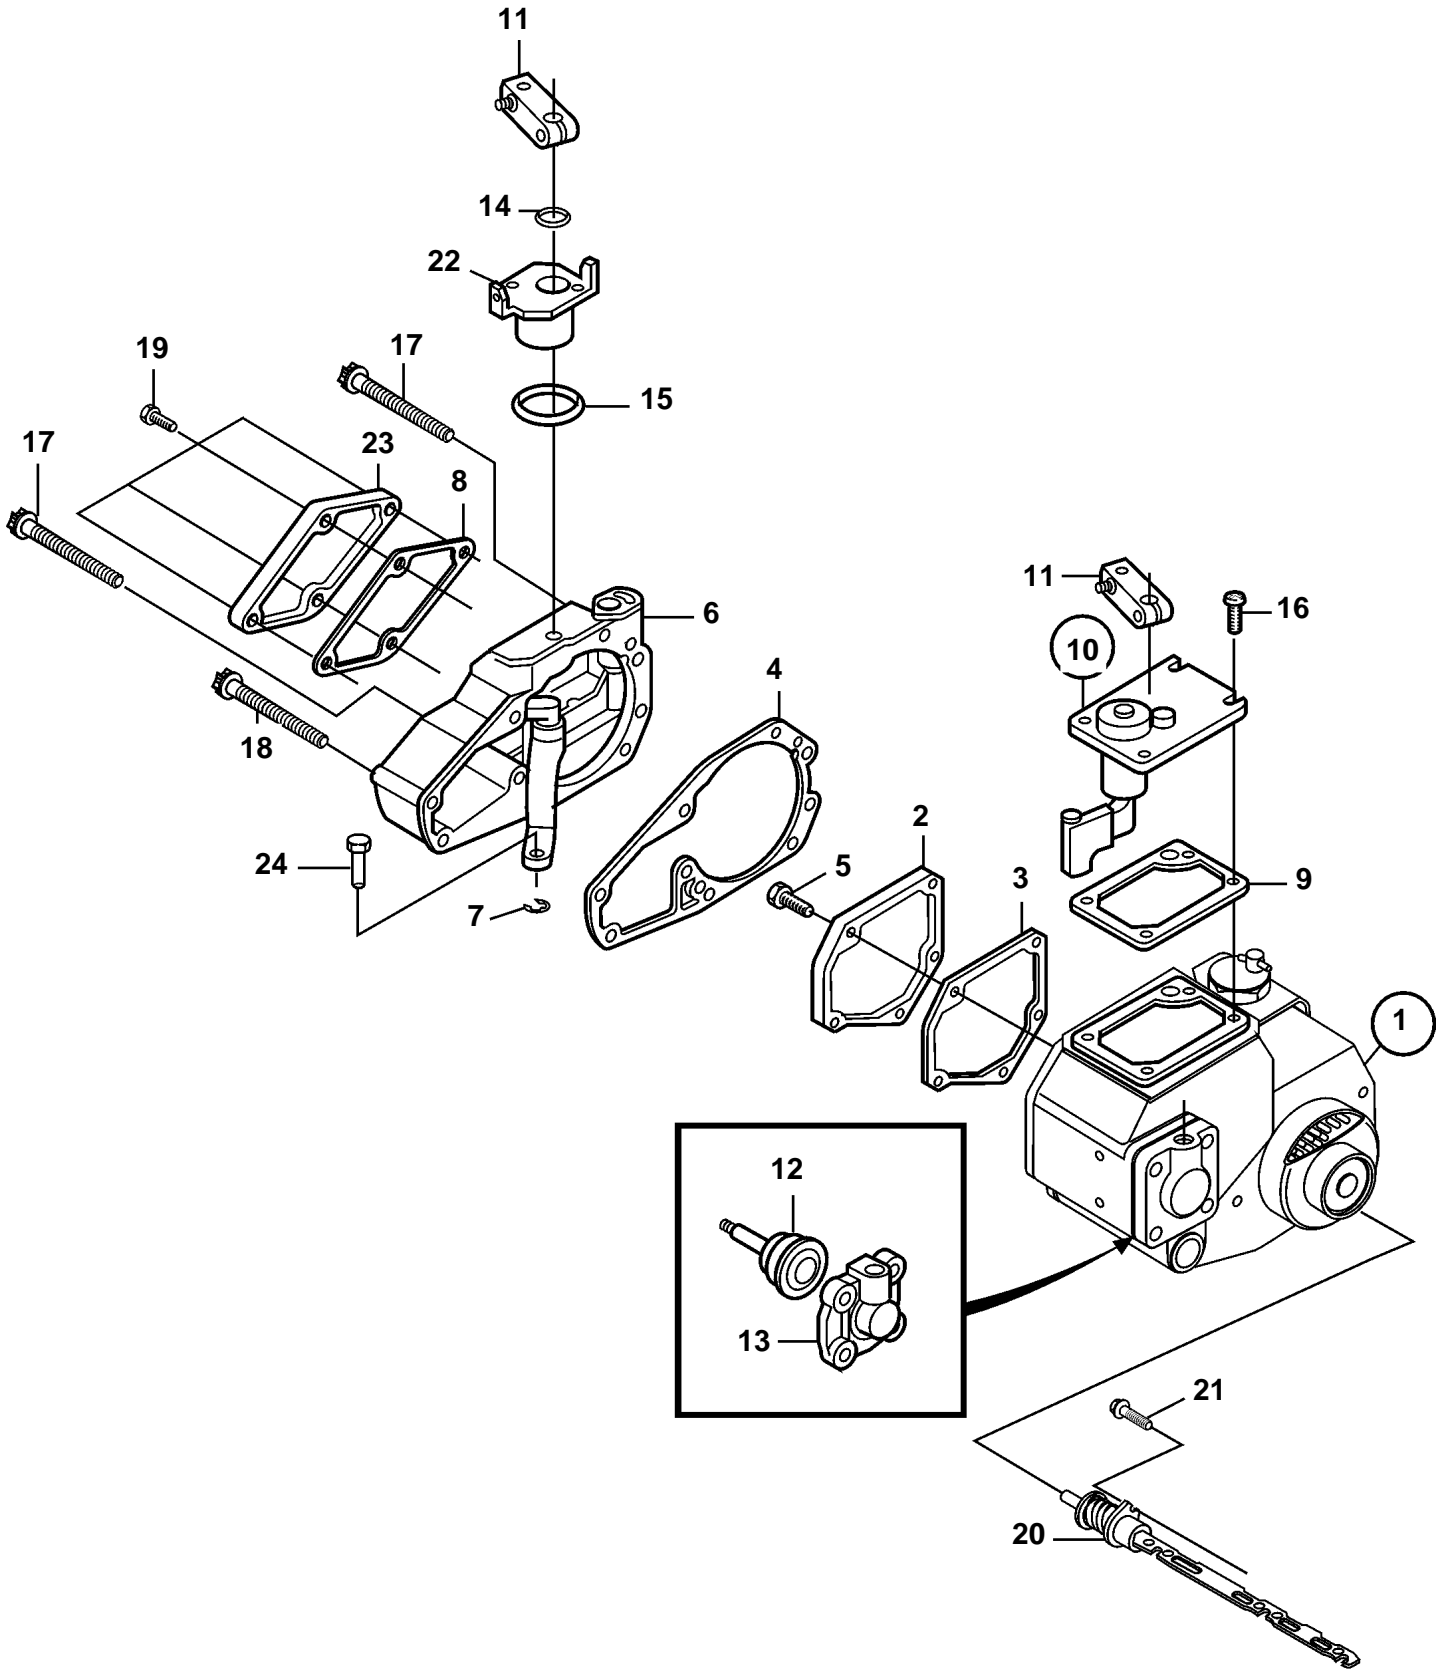

D7A-A T, D7A-A TA

## D7A-A T, D7A-A TA

REF	PART NO.	QTY	DESCRIPTION	NOTES
1	20524745	1	Regulator	When ordering a governor as a spare part always state engine types, serialnumber, rated power and rated speed (rpm).
2		1	· Cover	
3	20405508	1	· Gasket	
4	20405510	1	· Gasket	
5	20504811	1	· Screw	
6		1	· Housing	
7		1	· Washer	
8	20405509	1	· Gasket	
9	20405507	1	· Gasket	
10	20412752	1	· Cover	
11		2	· · Lever	
12		1	· Piston	
13		1	· Cover	
14		1	· Ring	
15		1	· Ring	
16	20460067	1	Lock screw	Only use locking screw in case of repair. Locking screw can only be used once.
17	20460064	4	Screw	
18	20460065	1	Screw	
19	20460082	4	Lock screw, locking screw	
20	20405868	1	Control rod	
21	946173	1	Flange screw	(20405538). Prepared with locking fluid.
22		1	Stop lug	
23		1	Cover	
24		1	Pin	