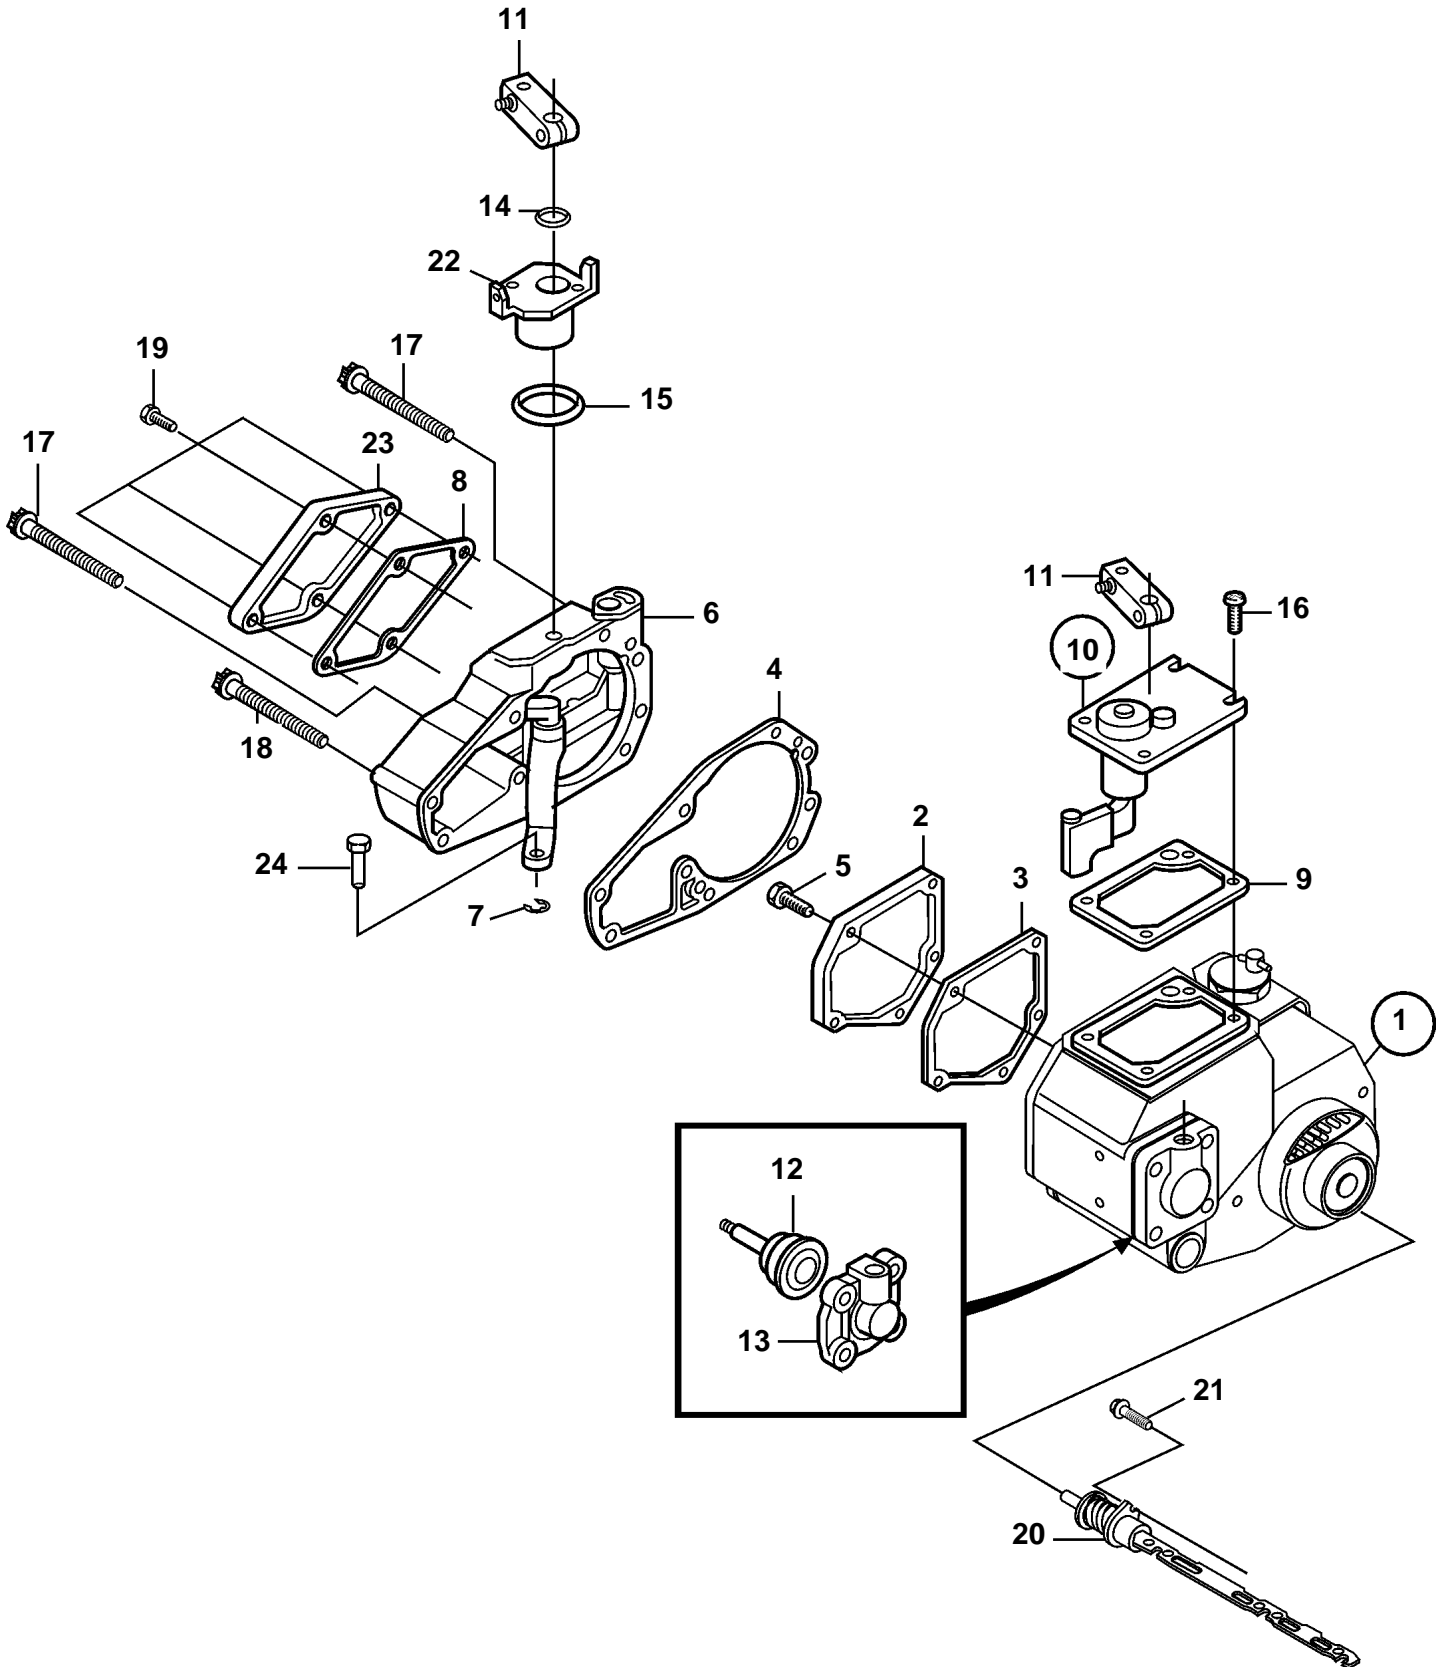

D5A-A T, D5A-A TA

D5A-A T, D5A-A TA

REF	PART NO.	QTY	DESCRIPTION		NOTES
1	20524745	1	Regulator	SO	When ordering a governor as a spare part always state engine types, serialnumber, rated power and rated speed (rpm).
2		1	· Cover		
3	20405508	1	· Gasket		
4	20405510	1	· Gasket		
5	20504811	1	· Screw		
6		1	· Housing		
7		1	· Washer		
8	20405509	1	· Gasket		
9	20405507	1	· Gasket		
10	20412752	1	· Cover		
11		2	· · Lever		
12		1	· Piston		
13		1	· Cover		
14		1	· Ring		
15		1	· Ring		
16	20460067	1	Lock screw		Only use locking screw in case of repair. Locking screw can only be used once.
17	20460064	4	Screw		
18	20460065	1	Screw		
19	20460082	4	Lock screw, locking screw		
20	20405867	1	Control rod		
21	946173	1	Flange screw		(20405538). Prepared with locking fluid.
22		1	Stop lug		
23		1	Cover		
24		1	Pin		