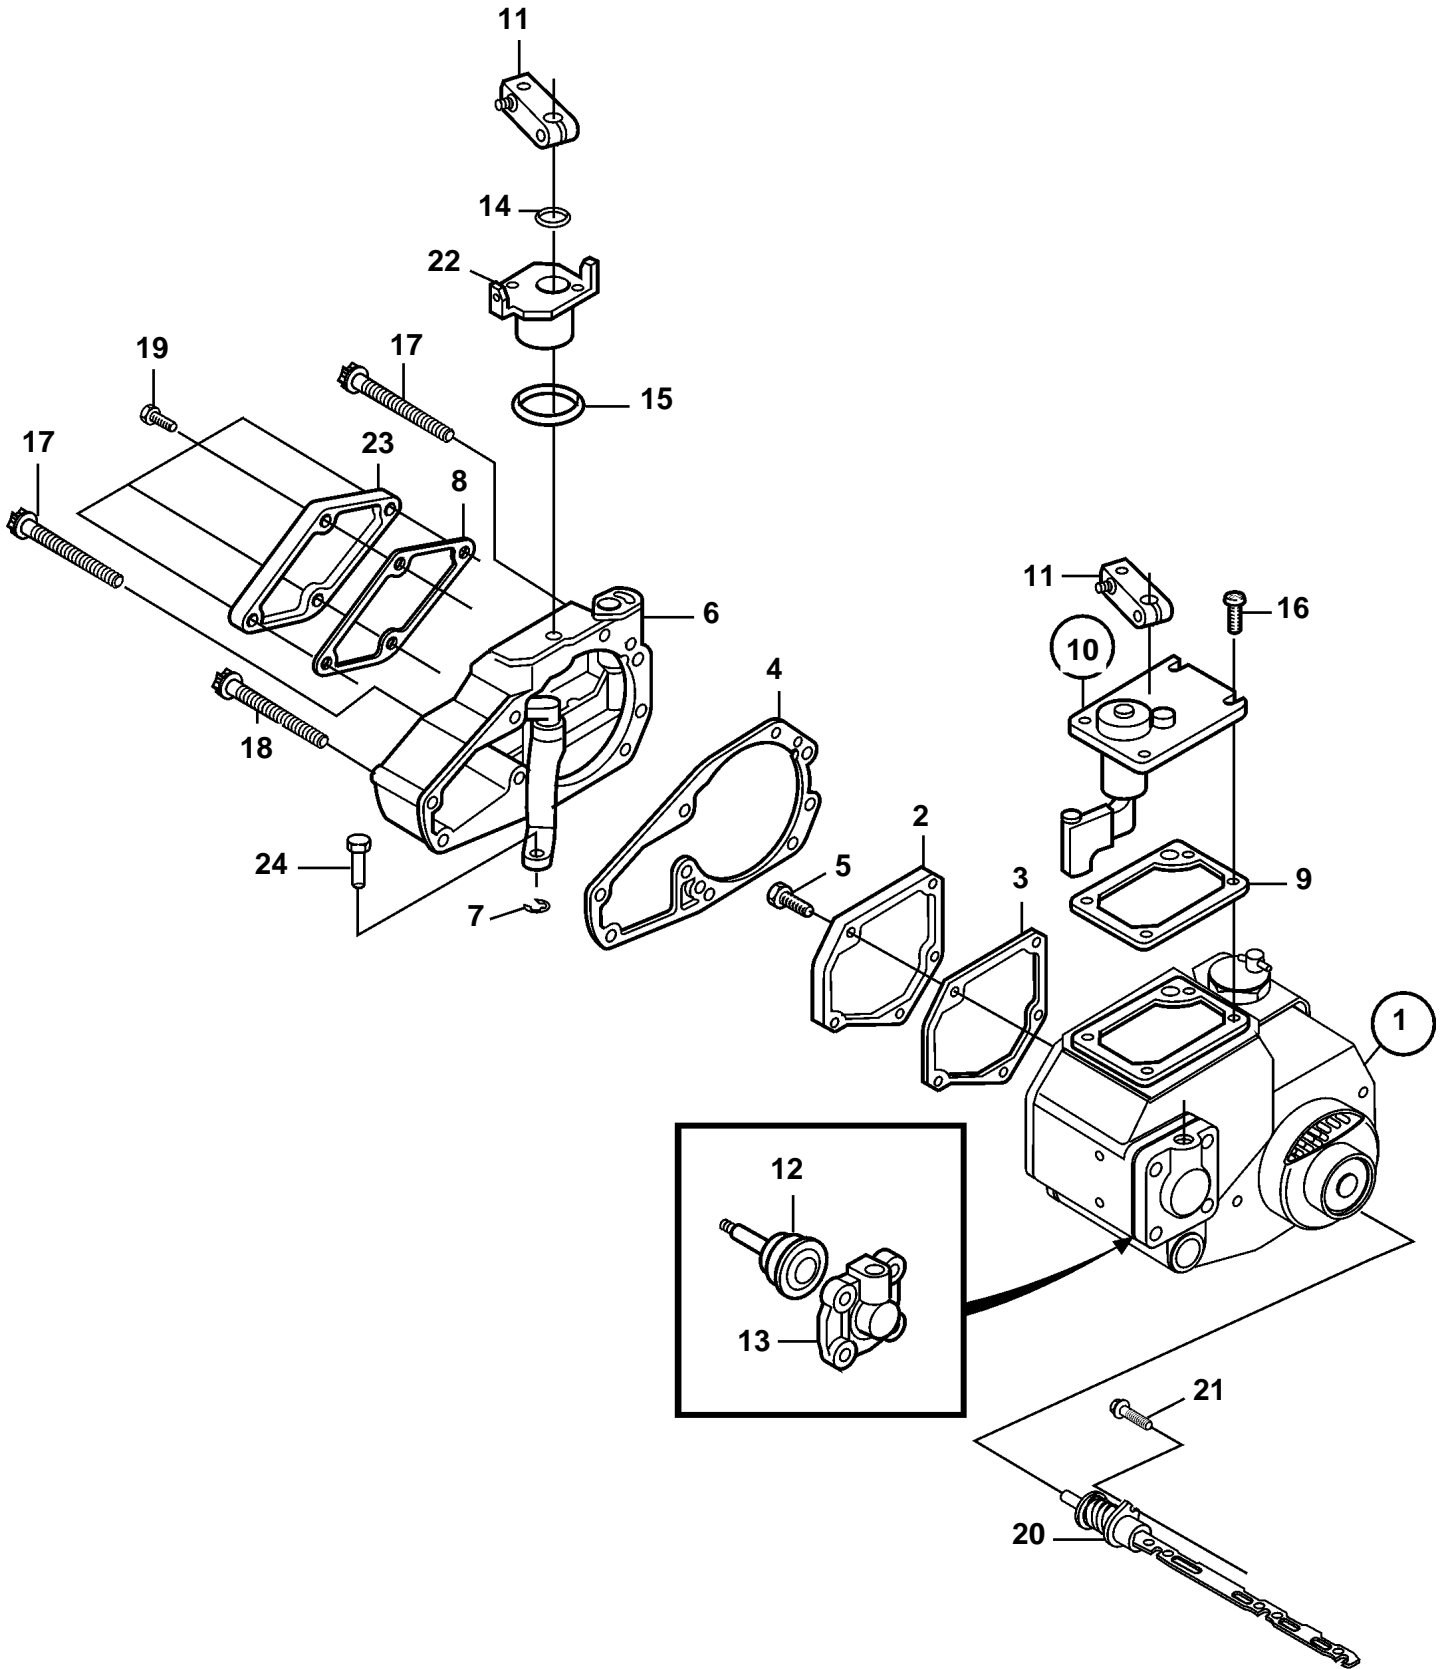

D5A-A T, D5A-A TA

D5A-A T, D5A-A TA

REF	PART NO.	QTY	DESCRIPTION	SO	NOTES
1	20524744	1	Regulator	SO	(20405546). When ordering a governor as a spare part always state engine types, serialnumber, rated power and rated speed (rpm).
2		1	· Cover		
3	20405508	1	· Gasket		
4	20405510	1	· Gasket		
5	20504811	1	· Screw		
6		1	· Housing		
7		1	· Washer		
8	20405509	1	· Gasket		
9	20405507	1	· Gasket		
10	20412752	1	· Cover		
11		2	· · Lever		
12		1	· Piston		
13		1	· Cover		
14		1	· Ring		
15		1	· Ring		
16	20460067	1	Lock screw		Only use locking screw in case of repair. Locking screw can only be used once.
17	20460064	4	Screw		
18	20460065	1	Screw		
19	20460082	4	Lock screw, locking screw		
20	20405867	1	Control rod		
21	946173	1	Flange screw		(20405538). Prepared with locking fluid.
22		1	Stop lug		
23		1	Cover		
24		1	Pin		