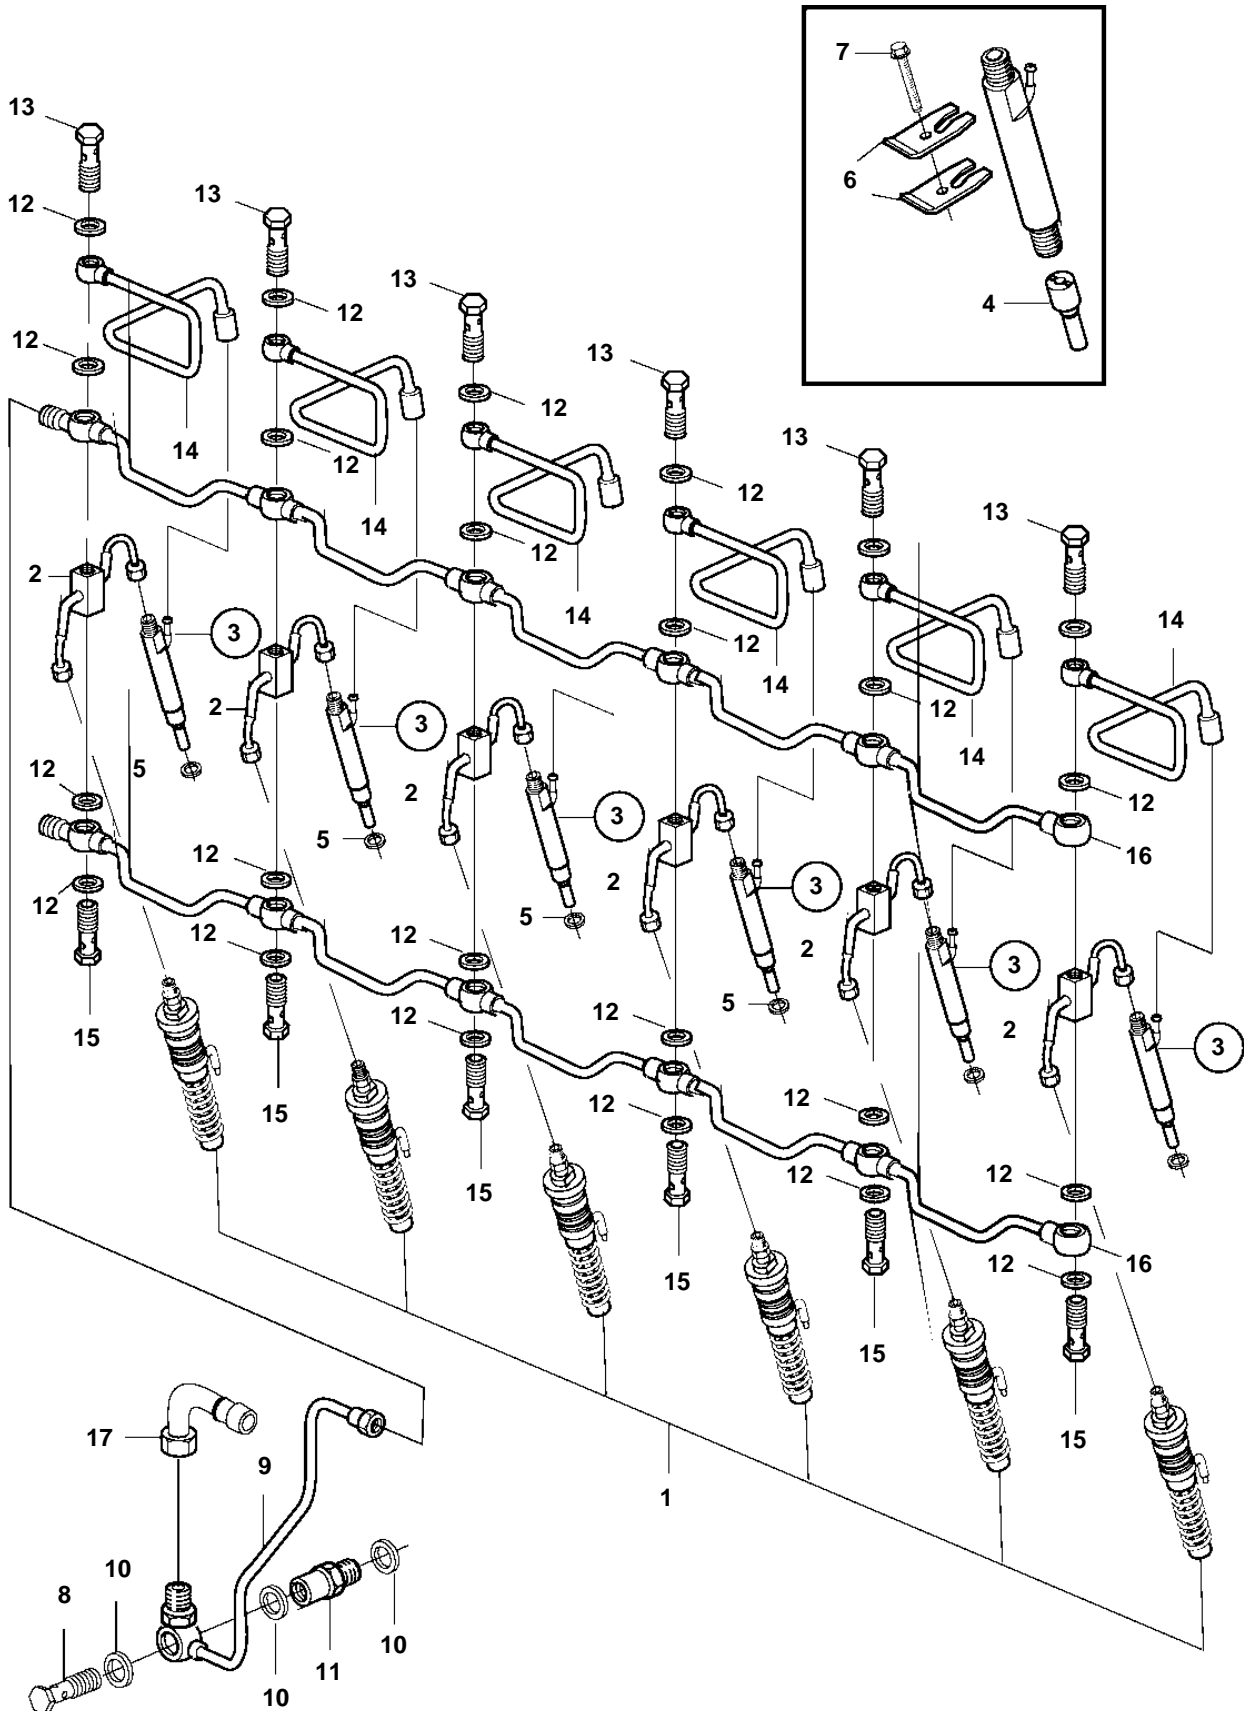

D7A-A TA

19783

D7A-A TA

REF	PART NO.	QTY	DESCRIPTION	SEE SEC.	NOTES
1	20500360	6	Unit injector	6281	COM I
2	888763	6	Fuel line, delivery pipe		
3	888874	6	Injector		COM I
4	888761	6	· Nozzle		
5	11700426	6	Washer		
6	11700424	12	Retainer		
7	20405559	6	Screw		
8	20405847	1	Delivery valve		
9	888768	1	Leak-off pipe		
10	969011	3	Gasket		
11	888769	1	Spacer sleeve		
12	947620	30	· Gasket		
13	888766	6	Hollow screw		
14	888764	6	Leak-off pipe		
15	888767	6	Hollow screw		
16	888765	2	Leak-off pipe		
17	3586738	1	Hose connection		