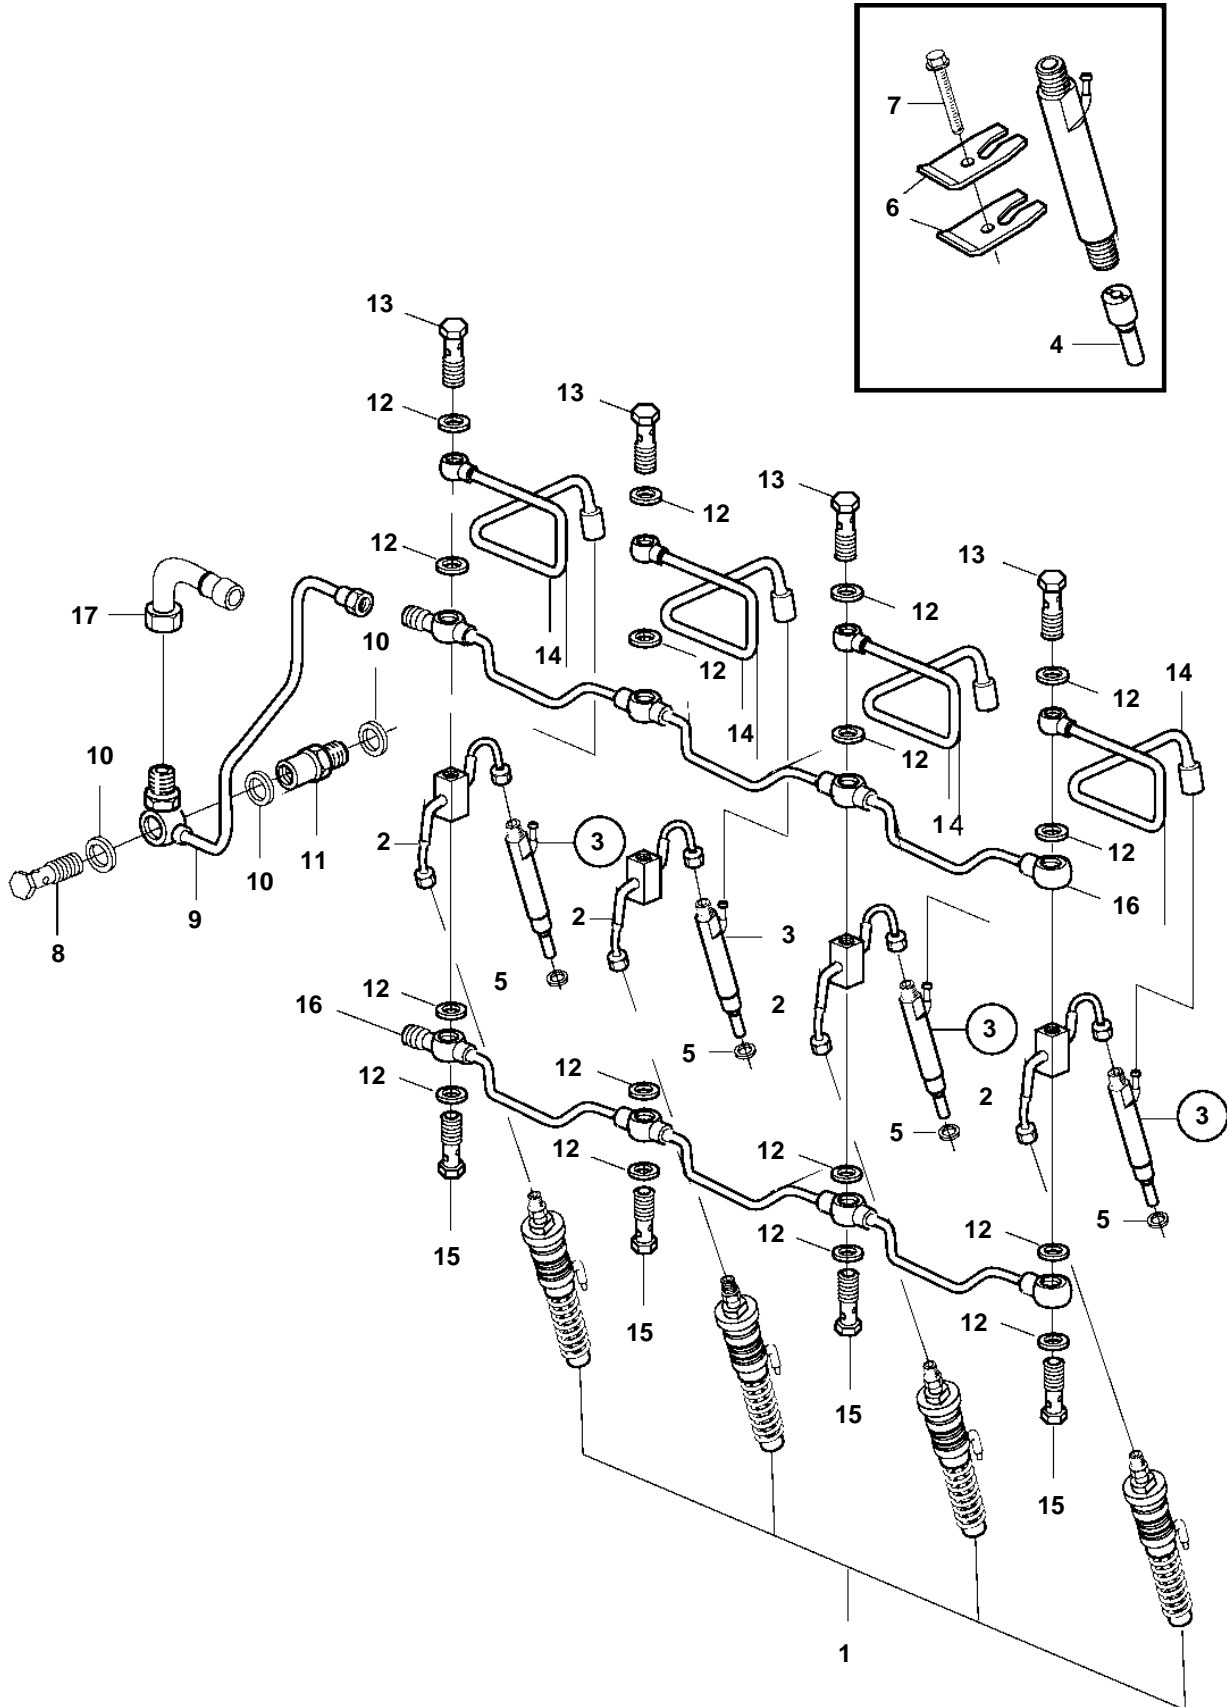

D5A-A TA

D5A-A TA

REF	PART NO.	QTY	DESCRIPTION	SEE SEC.	NOTES
1	20500360	4	Unit injector	6281	COM I
2	888763	4	Fuel line, delivery pipe		
3	888874	4	Injector		COM I
4	888761	4	· Nozzle		
5	11700426	4	Washer		
6	11700424	8	Retainer		
7	20405559	4	Screw		
8	20405847	1	Delivery valve		
9	888768	1	Leak-off pipe		
10	969011	3	Gasket		
11	888769	1	Spacer sleeve		
12	947620	20	· Gasket		
13	888766	4	Hollow screw		
14	888764	4	Leak-off pipe		
15	888767	4	Hollow screw		
16	888875	2	Leak-off pipe		
17	3586738	1	Hose connection		