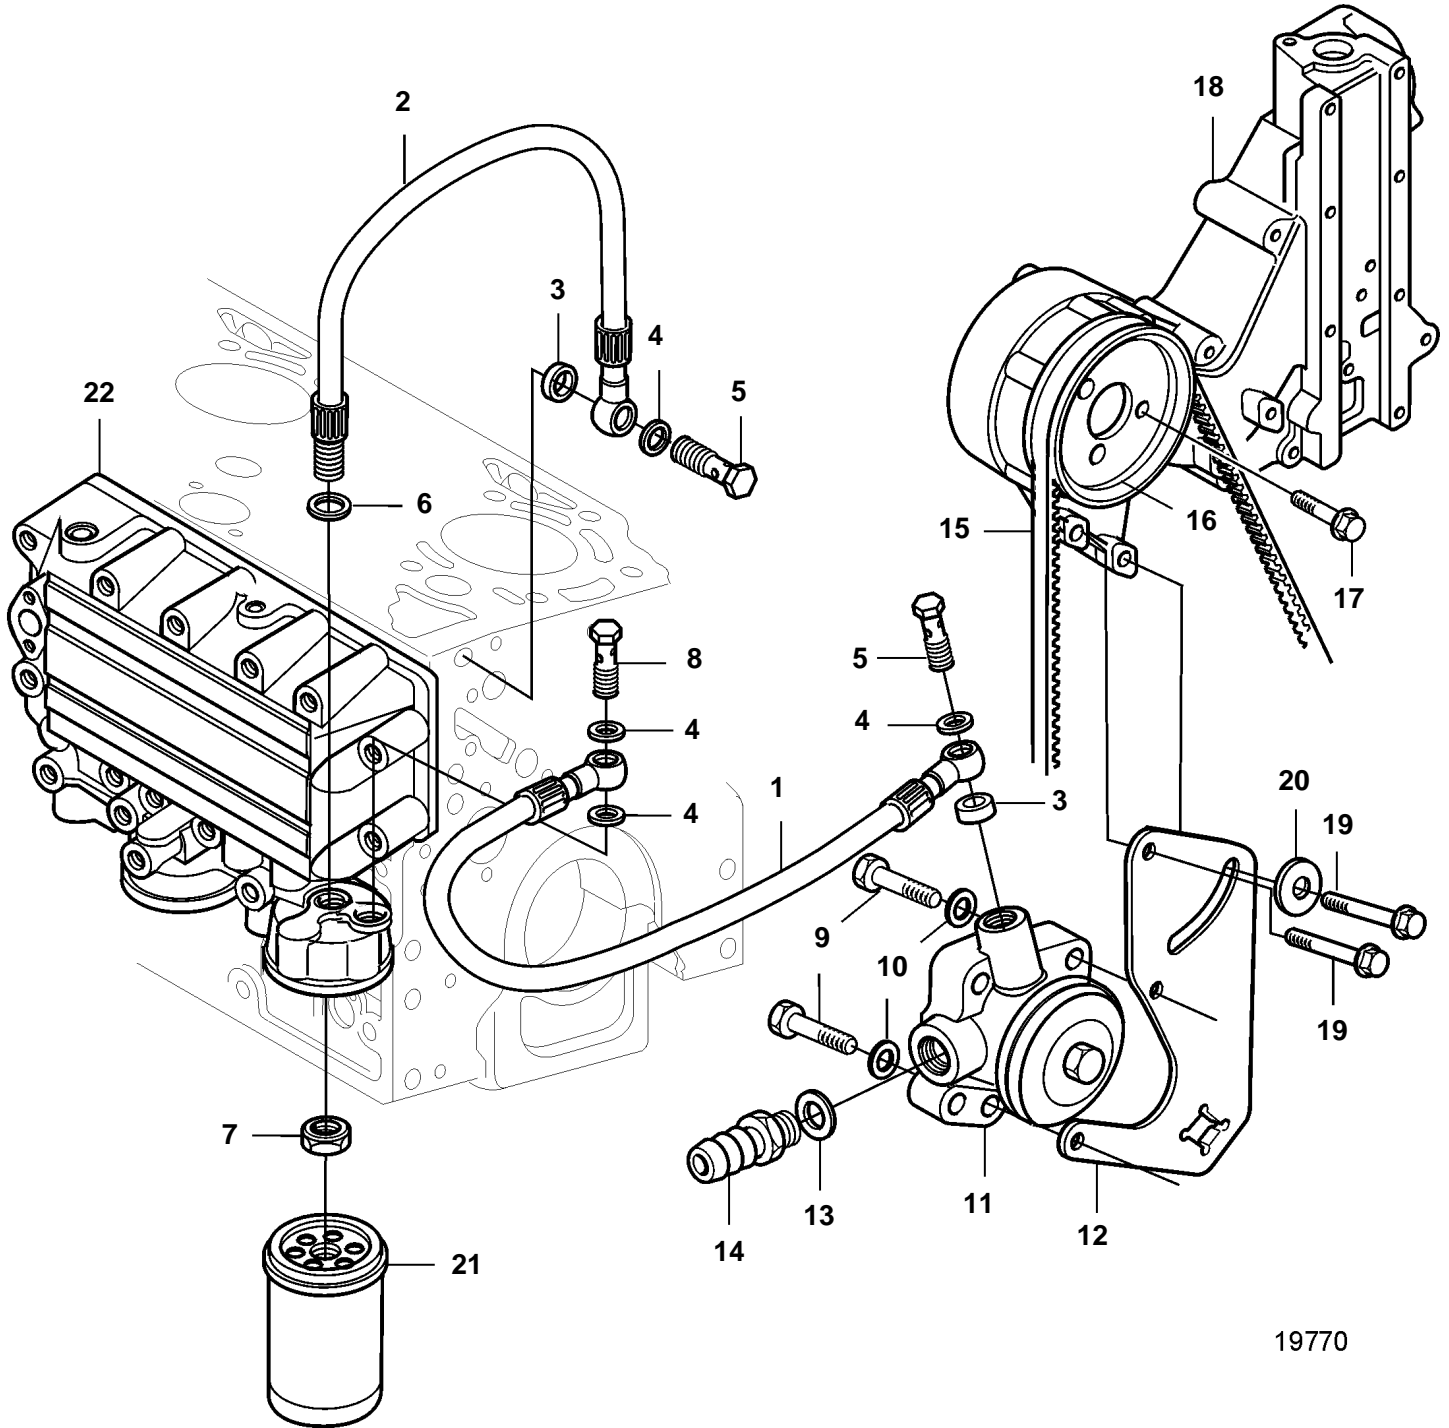

D5A-A T, D5A-A TA, D7A-A T, D7A-A TA

19770

D5A-A T, D5A-A TA, D7A-A T, D7A-A TA

REF	PART NO.	QTY	DESCRIPTION	SEE SEC.	NOTES
1	20460255	1	Fuel line		
2	20460256	1	Fuel line		
3	20405769	2	Sealing ring		
4	969011	4	Gasket		
5	20405562	2	Hollow screw		
6	947622	1	Gasket		
7	20441521	1	Nut		
8	25167	1	Hollow screw		
9	20450912	2	Screw		
10	20460063	2	Spring washer		
11	20460417	1	Fuel pump		
12	20460254	1	Bracket		
13	947622	1	Gasket		
14	20412596	1	Hose nipple		
15	976490	1	V-belt		L=1200mm
16	888715	1	Gear pulley		
17	20405792	3	Screw		L=16mm
18		1	Water pumpfan bracket		
				6488	
19	20544219	2	Screw		(20507154)
20	20405734	1	Washer		
21	3825133	1	Fuel filter		
22		1	Oil coolerhousing		
				6419	