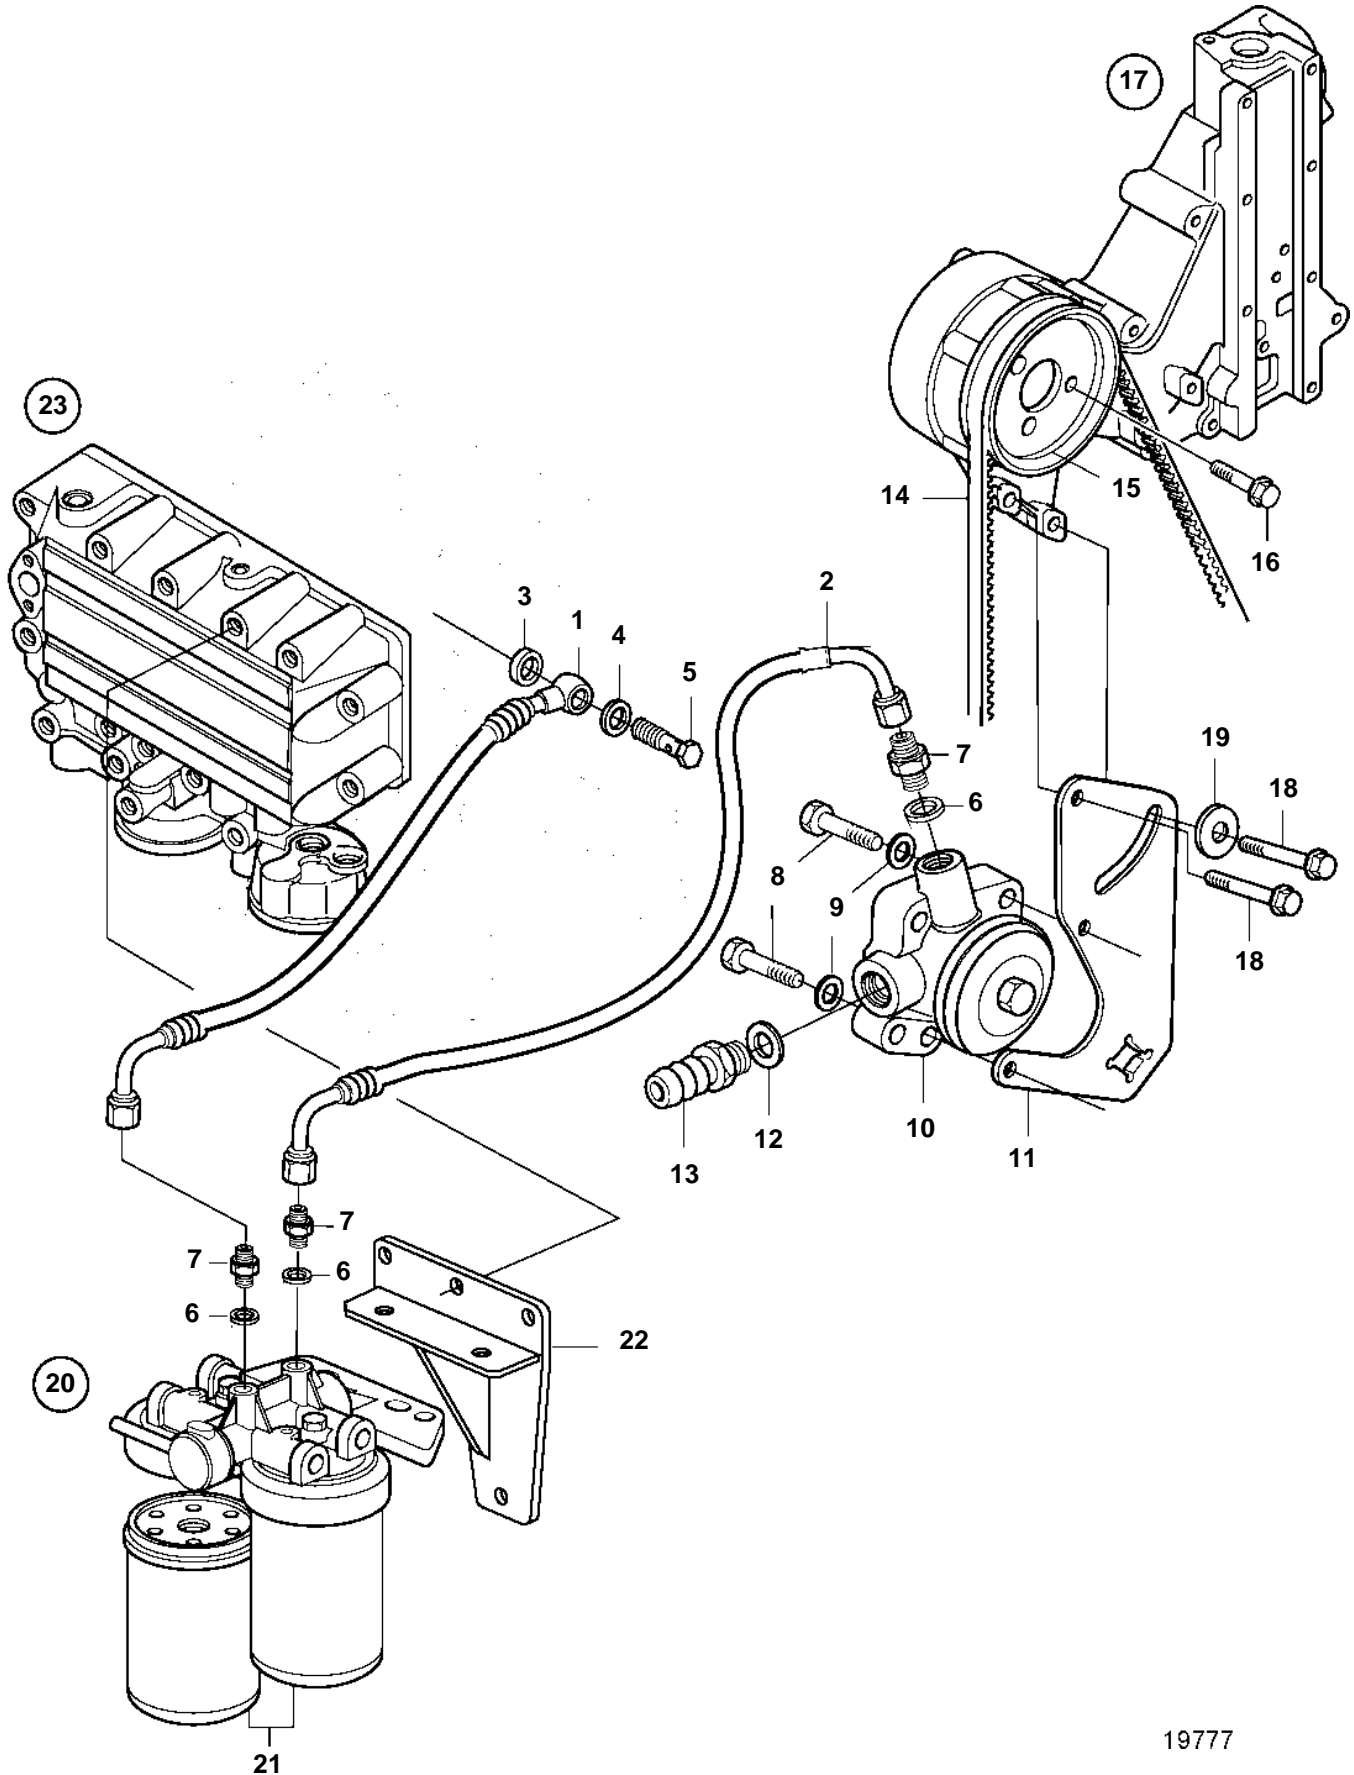

D5A-A T, D5A-A TA, D7A-A T, D7A-A TA

19777

D5A-A T, D5A-A TA, D7A-A T, D7A-A TA

REF	PART NO.	QTY	DESCRIPTION	SEE SEC.	NOTES
1	3830307	1	Fuel hose		L=445mm
2	3830308	1	Fuel hose		L=625mm
3	20405769	2	Sealing ring		
4	969011	1	Gasket		
5	25167	1	Hollow screw		
6	947622	1	Gasket		
7	941754	3	Nipple		
8	20450912	2	Screw		
9	20460063	2	Spring washer		
10	20460417	1	Fuel pump		
11	20460254	1	Bracket		
12	947622	1	Gasket		
13	20412596	1	Hose nipple		
14	976490	1	V-belt		L=1200mm
15	888715	1	Gear pulley		
16	20405792	3	Screw		L=16mm
17		1	Water pumpfan bracket		
18	20544219	2	Screw		(20507154)
19	20405734	1	Washer		
20	864399	1	Fuel cleaner		
21	864315	2	Fuel filter	6635	
22		1	Bracket	6635	
23		1	Oil coolerhousing		
				6419	