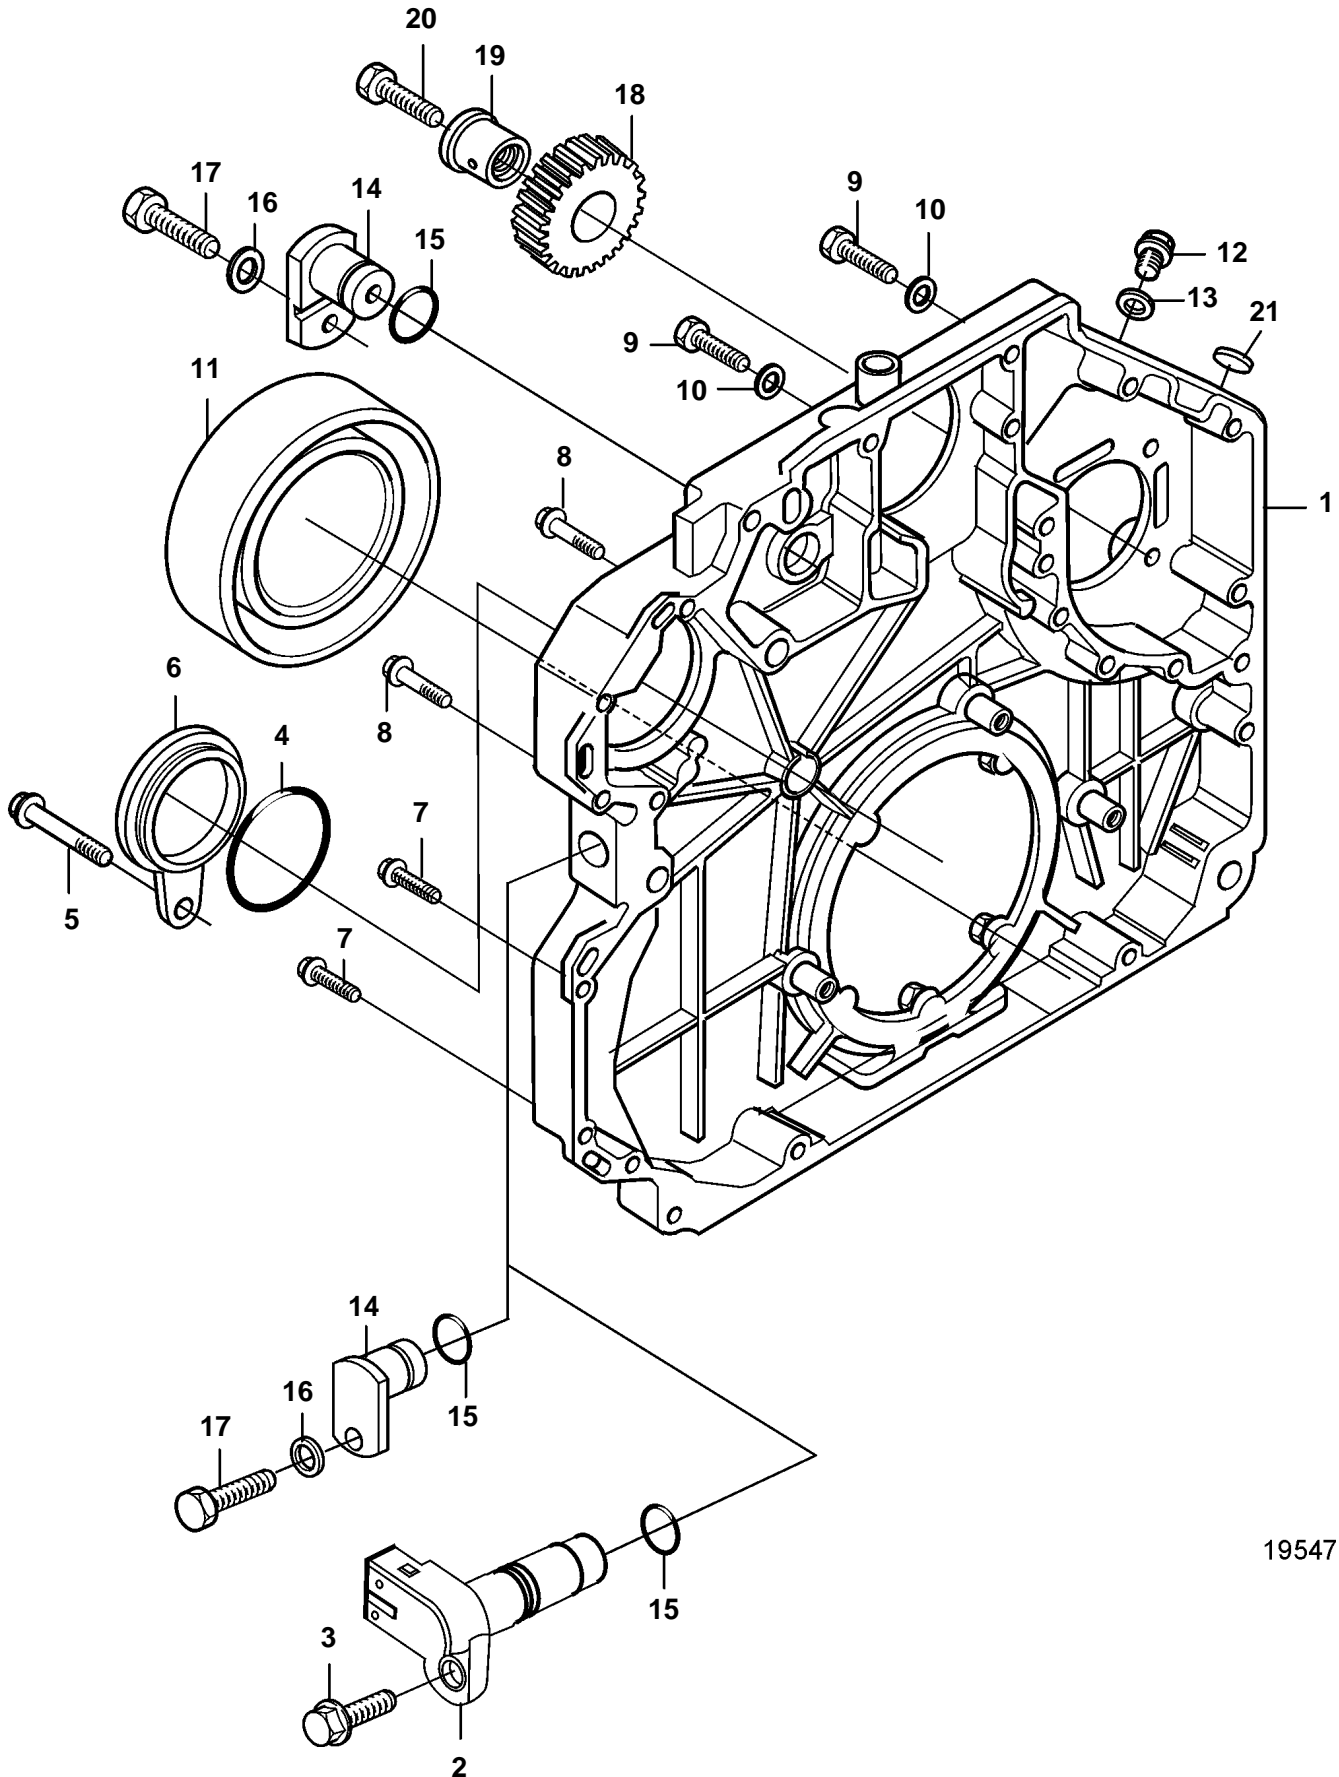

D5A-A T, D5A-A TA, D7A-A T, D7A-A TA

19547

D5A-A T, D5A-A TA, D7A-A T, D7A-A TA

REF	PART NO.	QTY	DESCRIPTION	NOTES
1	20405735	1	Timing gear casing	(20459974)
2	20459880	1	Tachometer sensor	
3	20459227	1	Screw	
4	20405652	1	O-ring	
5	20516169	3	Screw	
6	20405740	1	Cover	REPL BY 20459901
	20459901	1	Cover	
7	20464460	12	Screw	
8	20450801	4	Screw	
9	20405653	2	Screw	
10	955900	2	Washer	
11	20412286	1	Sealing ring	
12	960630	1	Plug	
13	969011	1	Gasket	
14	20405553	1	Plug	
15	20459904	1	Sealing ring	
16	973494	1	Washer	
17	20405706	1	Screw	
18	20405558	1	Gear	
19	11700504	1	Pivot pin	
20	20405560	1	Screw	
21	20405605	1	Plug	