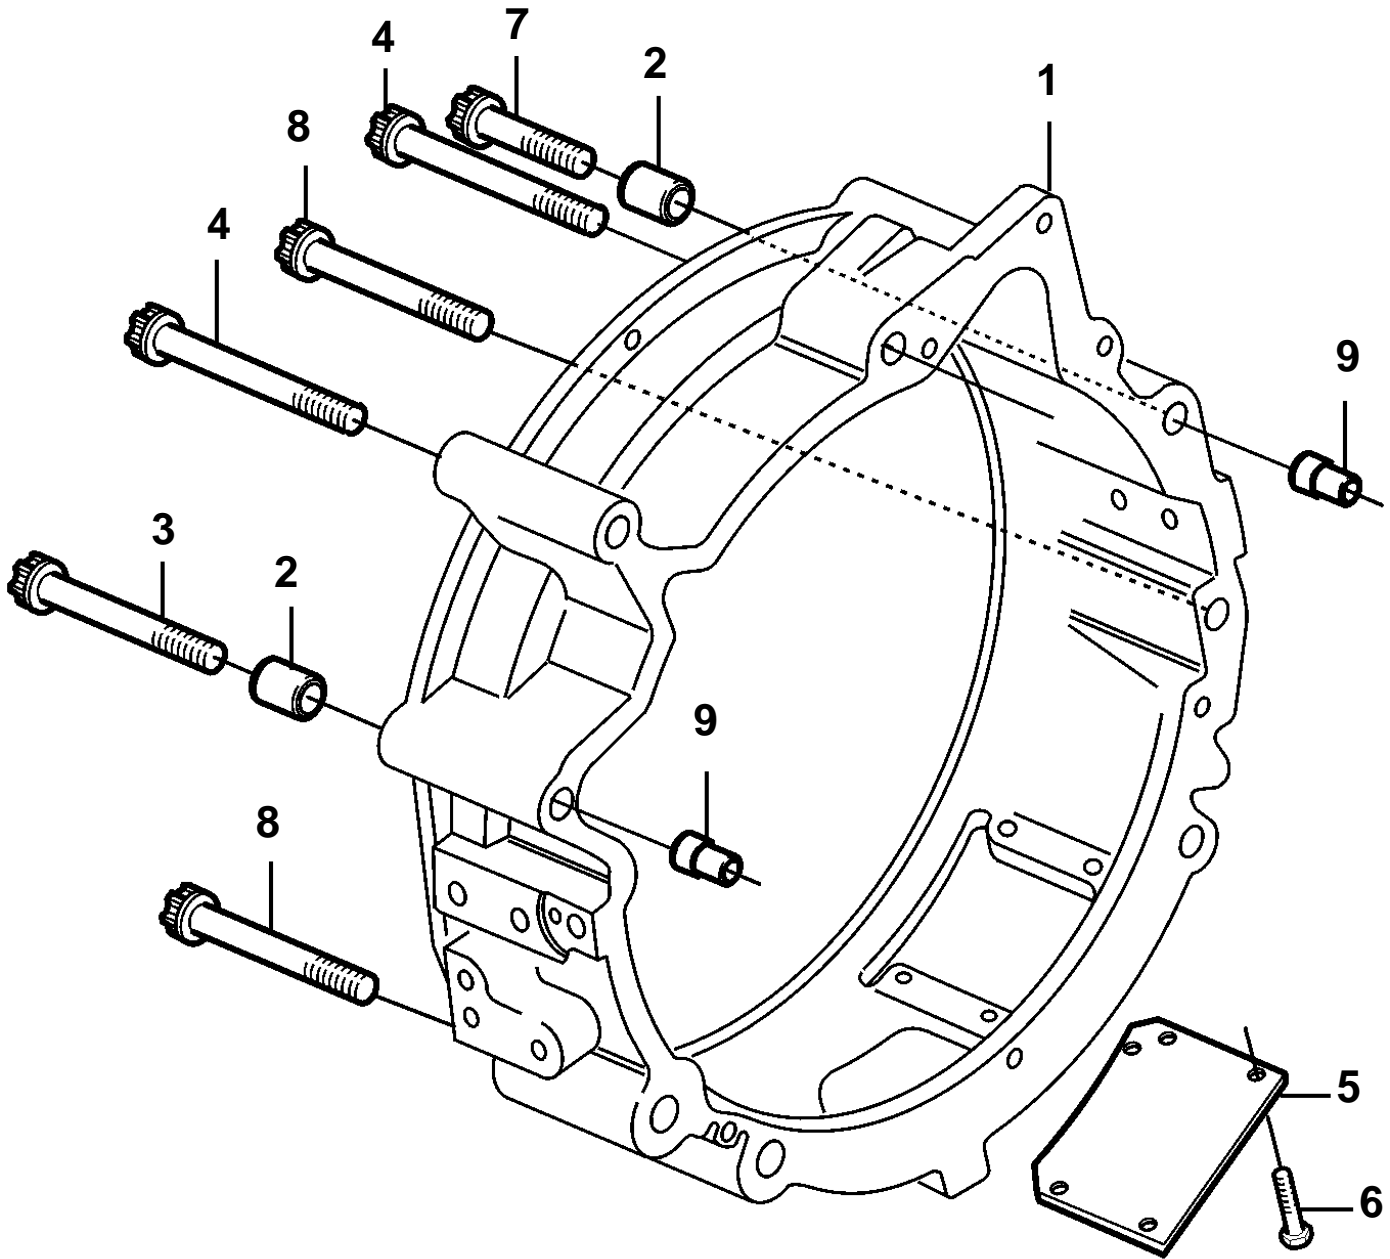

D5A-A T, D5A-A TA, D7A-A T, D7A-A TA

19543

D5A-A T, D5A-A TA, D7A-A T, D7A-A TA

REF	PART NO.	QTY	DESCRIPTION	NOTES
1	20450790	1	Flywheel housing	
2	20405887	2	Bushing	
3	20459985	1	Screw	L=150mm
4	20459984	2	Screw	L=140mm
5	20405648	1	Cover plate	
6	20459986	4	Screw	L=10mm
7	20523901	1	Screw	
8	20459991	2	Screw	
9	20405646	2	Bushing	