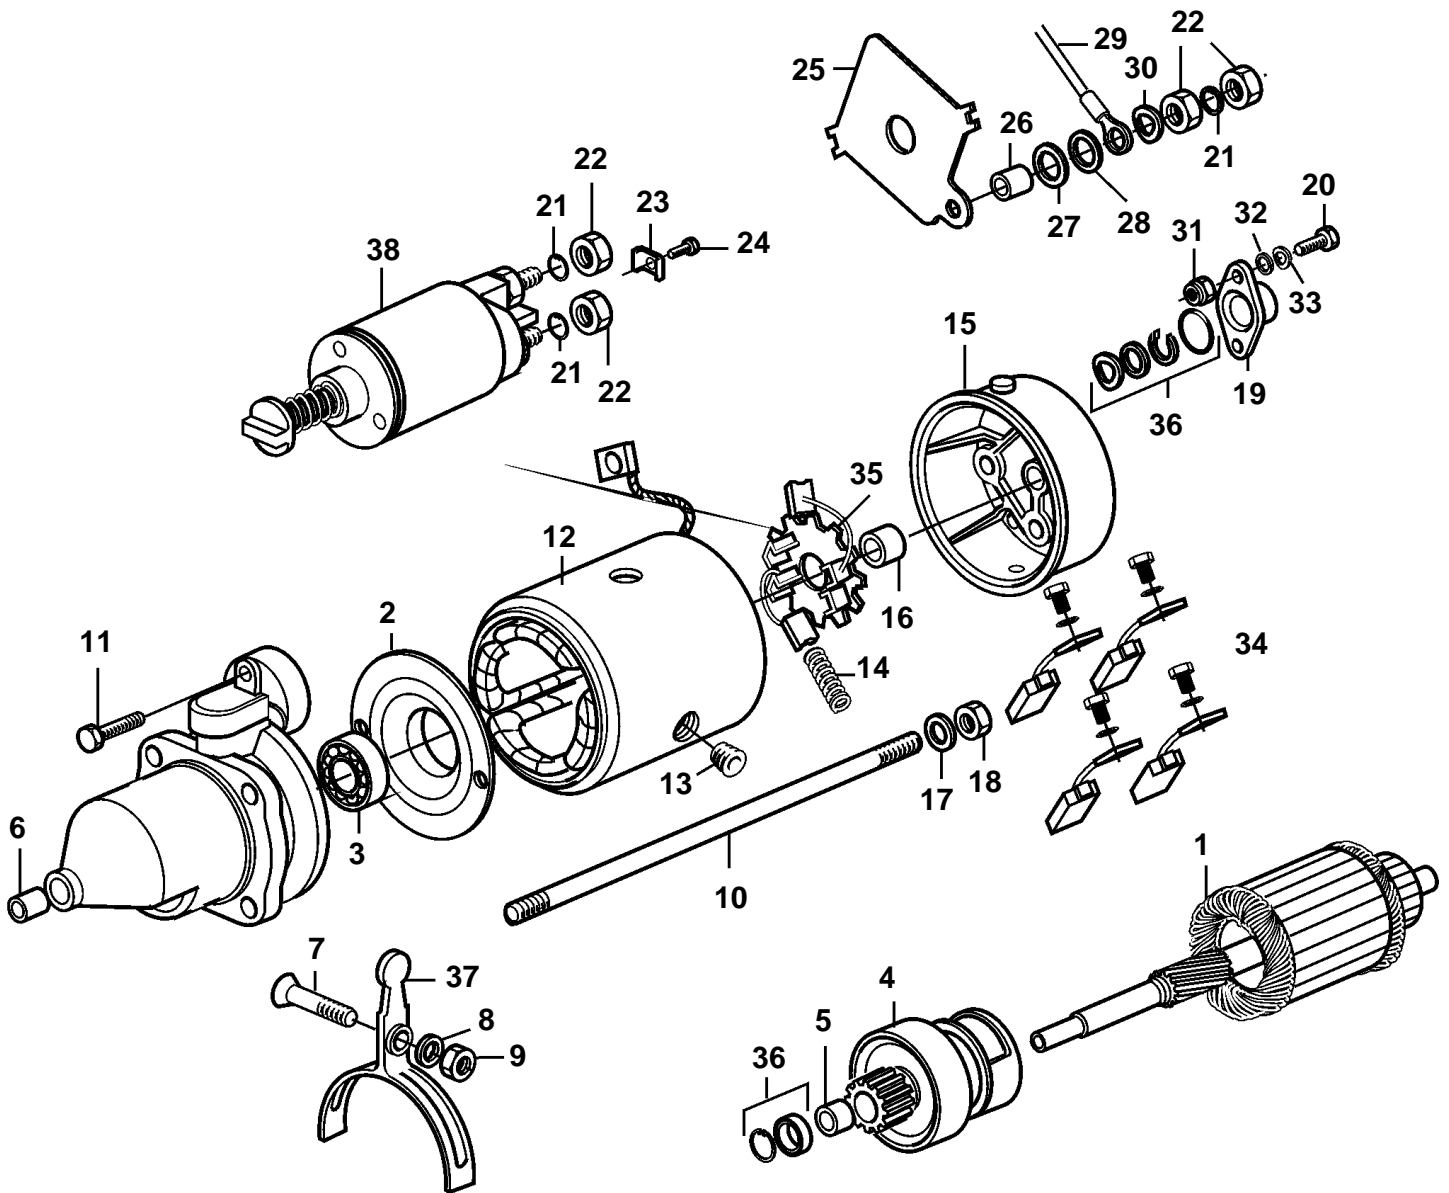

D5A-A T, D5A-A TA, D7A-A T, D7A-A TA

19845

D5A-A T, D5A-A TA, D7A-A T, D7A-A TA

REF	PART NO.	QTY	DESCRIPTION
1		1	Rotor
2		1	Bearing
3		1	Bearing sleeve
4	888855	1	Pinion
5		2	Sleeve
6	20460112	1	Bushing
7		1	Screw
8		1	Spring washer
9		1	Nut
10		2	Pin
11		3	Screw
12		1	Winding
13		4	Screw
14	20460114	4	Compression spring
15		1	Bearing
16	20460113	1	Bearing bushing
17		2	Washer
18		2	Nut
19		1	Cardboard tube
20		2	Screw
21		2	Lock washer
22		2	Nut
23	20460120	1	Clamp
24		1	Screw
25		1	Plate
26		1	Sleeve
27		1	Washer
28	20460127	1	Washer
29		1	Cable
30		1	Spring washer
31		2	Sleeve
32		2	Washer
33		2	Spring washer
34	888856	1	Carbon brush
35		1	Bracket
36		1	Kit
37		1	Engagement lever
38	888857	1	Solenoid switch
39		1	Drive bearing