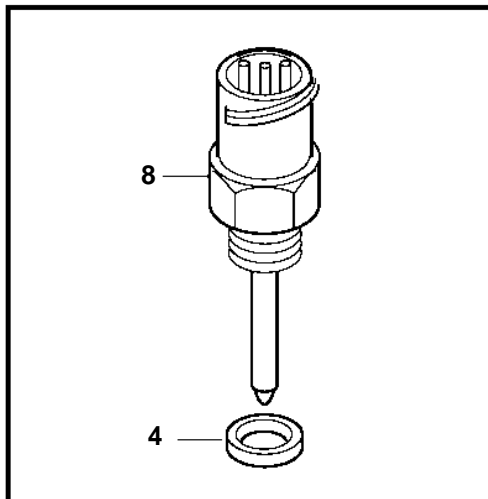

D5A-A T, D5A-A TA, D7A-A T, D7A-A TA

D5A-A T, D5A-A TA, D7A-A T, D7A-A TA

REF	PART NO.	QTY	DESCRIPTION	NOTES
1	20405778	1	Pressure sensor, oil pressure	
2	969011	1	• Gasket	
3	3586736	1	Pressure switch, oil pressure	
4	969011	4	Gasket	
5	874673	1	Pressure monitor, piston cooling	
6	3838211	1	Adapter	
7	20553463	1	Sender, air filter	
8	881965	1	Switch, expansion tank	For engine mounted heat exchanger.
9	3586830	1	Ect sensor	
10	848829	1	Temperature sensor	103° C
11	20450685	1	Temperature sensor	When pre heater is mounted
12	20459880	1	Tachometer sensor	AUX
13	20459227	1	Screw	
14	20459868	1	Tachometer sensor	
15	20405729	1	Screw	
16	20460353	1	Temperature sensor	Outside temperature.