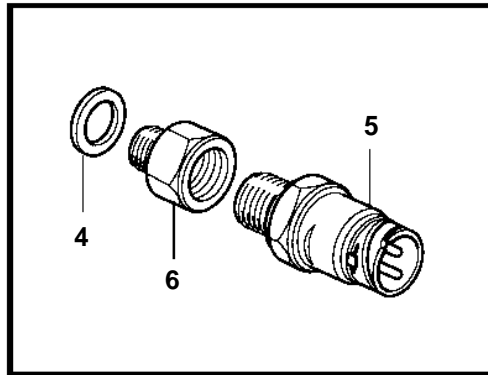

D5A-A T, D5A-A TA, D7A-A T, D7A-A TA

D5A-A T, D5A-A TA, D7A-A T, D7A-A TA

REF	PART NO.	QTY	DESCRIPTION	NOTES
1	20405778	1	Pressure sensor, oil pressure	
2	969011	1	• Gasket	
3	3586736	1	Pressure switch, oil pressure	
4	969011	4	Gasket	
5	874673	1	Pressure monitor, piston cooling	
6	3838211	1	Adapter	
7	20553463	1	Sender, air filter	
8	881965	1	Switch, expansion tank	For engine mounted heat exchanger.
9	3586830	1	Ect sensor	
10	848829	1	Temperature sensor	103° C
11	20450685	1	Temperature sensor	When pre heater is mounted
12	20459880	1	Tachometer sensor	AUX
13	20459227	1	Screw	
14	20459868	1	Tachometer sensor	
15	20405729	1	Screw	
16	20460353	1	Temperature sensor	Outside temperature.