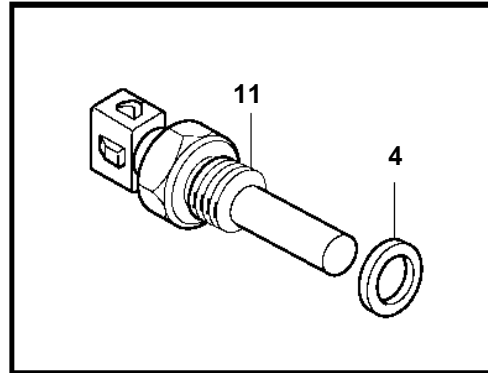

D5A-A T, D5A-A TA, D7A-A T, D7A-A TA

D5A-A T, D5A-A TA, D7A-A T, D7A-A TA

REF	PART NO.	QTY	DESCRIPTION	NOTES
1	20405778	1	Pressure sensor, oil pressure	
2	969011	1	• Gasket	
3	3586736	1	Pressure switch, oil pressure	
4	969011	4	Gasket	
5	874673	1	Pressure monitor, piston cooling	
6	3838211	1	Adapter	
7	20553463	1	Sender, air filter	
8	881965	1	Switch, expansion tank	For engine mounted heat exchanger.
9	3586830	1	Ect sensor	
10	848829	1	Temperature sensor	103° C
11	20450685	1	Temperature sensor	When pre heater is mounted
12	20459880	1	Tachometer sensor	AUX
13	20459227	1	Screw	
14	20459868	1	Tachometer sensor	
15	20405729	1	Screw	
16	20460353	1	Temperature sensor	Outside temperature.