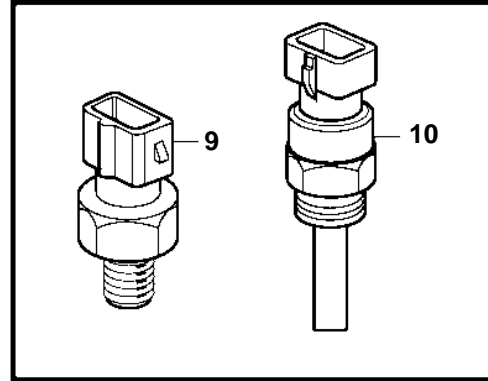

D5A-A T, D5A-A TA, D7A-A T, D7A-A TA

D5A-A T, D5A-A TA, D7A-A T, D7A-A TA

REF	PART NO.	QTY	DESCRIPTION	NOTES
1	20405778	1	Pressure sensor, oil pressure	
2	969011	1	• Gasket	
3	3586736	1	Pressure switch, oil pressure	
4	969011	4	Gasket	
5	874673	1	Pressure monitor, piston cooling	
6	3838211	1	Adapter	
7	20553463	1	Sender, air filter	
8	881965	1	Switch, expansion tank	For engine mounted heat exchanger.
9	3586830	1	Ect sensor	
10	848829	1	Temperature sensor	103° C
11	20450685	1	Temperature sensor	When pre heater is mounted
12	20459880	1	Tachometer sensor	AUX
13	20459227	1	Screw	
14	20459868	1	Tachometer sensor	
15	20405729	1	Screw	
16	20460353	1	Temperature sensor	Outside temperature.