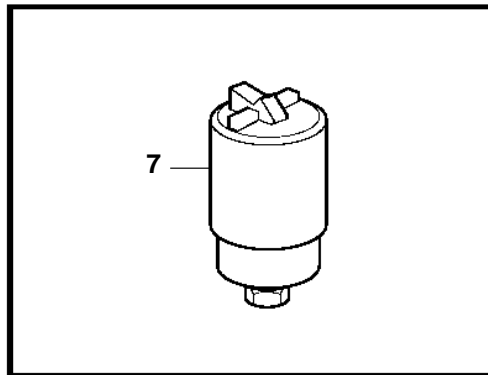

D5A-A T, D5A-A TA, D7A-A T, D7A-A TA

D5A-A T, D5A-A TA, D7A-A T, D7A-A TA

REF	PART NO.	QTY	DESCRIPTION	NOTES
1	20405778	1	Pressure sensor, oil pressure	
2	969011	1	• Gasket	
3	3586736	1	Pressure switch, oil pressure	
4	969011	4	Gasket	
5	874673	1	Pressure monitor, piston cooling	
6	3838211	1	Adapter	
7	20553463	1	Sender, air filter	
8	881965	1	Switch, expansion tank	For engine mounted heat exchanger.
9	3586830	1	Ect sensor	
10	848829	1	Temperature sensor	103° C
11	20450685	1	Temperature sensor	When pre heater is mounted
12	20459880	1	Tachometer sensor	AUX
13	20459227	1	Screw	
14	20459868	1	Tachometer sensor	
15	20405729	1	Screw	
16	20460353	1	Temperature sensor	Outside temperature.