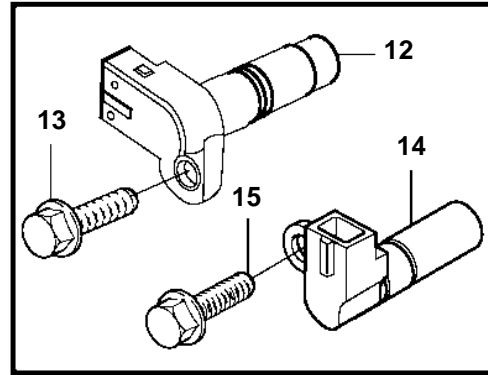

D5A-A T, D5A-A TA, D7A-A T, D7A-A TA

D5A-A T, D5A-A TA, D7A-A T, D7A-A TA

REF	PART NO.	QTY	DESCRIPTION	NOTES
1	20405778	1	Pressure sensor, oil pressure	
2	969011	1	• Gasket	
3	3586736	1	Pressure switch, oil pressure	
4	969011	4	Gasket	
5	874673	1	Pressure monitor, piston cooling	
6	3838211	1	Adapter	
7	20553463	1	Sender, air filter	
8	881965	1	Switch, expansion tank	For engine mounted heat exchanger.
9	3586830	1	Ect sensor	
10	848829	1	Temperature sensor	103° C
11	20450685	1	Temperature sensor	When pre heater is mounted
12	20459880	1	Tachometer sensor	AUX
13	20459227	1	Screw	
14	20459868	1	Tachometer sensor	
15	20405729	1	Screw	
16	20460353	1	Temperature sensor	Outside temperature.