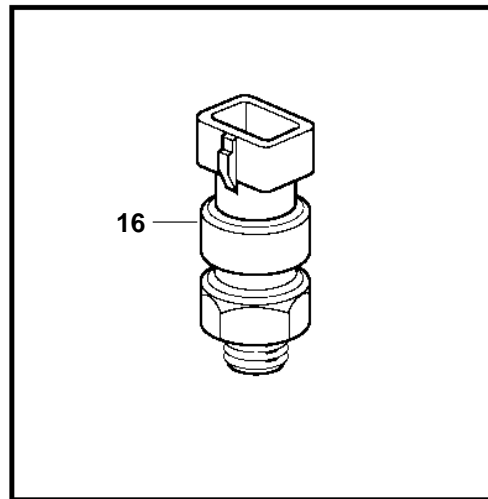

D5A-A T, D5A-A TA, D7A-A T, D7A-A TA

D5A-A T, D5A-A TA, D7A-A T, D7A-A TA

REF	PART NO.	QTY	DESCRIPTION	NOTES
1	20405778	1	Pressure sensor, oil pressure	
2	969011	1	• Gasket	
3	3586736	1	Pressure switch, oil pressure	
4	969011	4	Gasket	
5	874673	1	Pressure monitor, piston cooling	
6	3838211	1	Adapter	
7	20553463	1	Sender, air filter	
8	881965	1	Switch, expansion tank	For engine mounted heat exchanger.
9	3586830	1	Ect sensor	
10	848829	1	Temperature sensor	103° C
11	20450685	1	Temperature sensor	When pre heater is mounted
12	20459880	1	Tachometer sensor	AUX
13	20459227	1	Screw	
14	20459868	1	Tachometer sensor	
15	20405729	1	Screw	
16	20460353	1	Temperature sensor	Outside temperature.