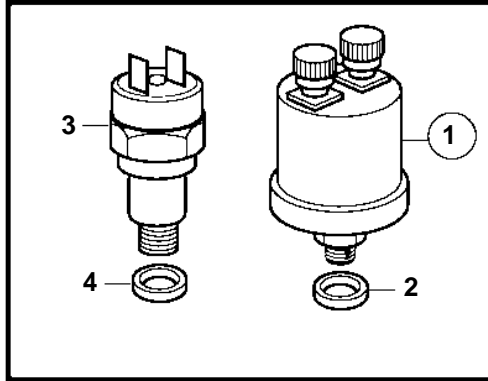

D5A-A T, D5A-A TA, D7A-A T, D7A-A TA

D5A-A T, D5A-A TA, D7A-A T, D7A-A TA

REF	PART NO.	QTY	DESCRIPTION	NOTES
1	20405778	1	Pressure sensor, oil pressure	
2	969011	1	• Gasket	
3	3586736	1	Pressure switch, oil pressure	
4	969011	4	Gasket	
5	874673	1	Pressure monitor, piston cooling	
6	3838211	1	Adapter	
7	20553463	1	Sender, air filter	
8	881965	1	Switch, expansion tank	For engine mounted heat exchanger.
9	3586830	1	Ect sensor	
10	848829	1	Temperature sensor	103° C
11	20450685	1	Temperature sensor	When pre heater is mounted
12	20459880	1	Tachometer sensor	AUX
13	20459227	1	Screw	
14	20459868	1	Tachometer sensor	
15	20405729	1	Screw	
16	20460353	1	Temperature sensor	Outside temperature.