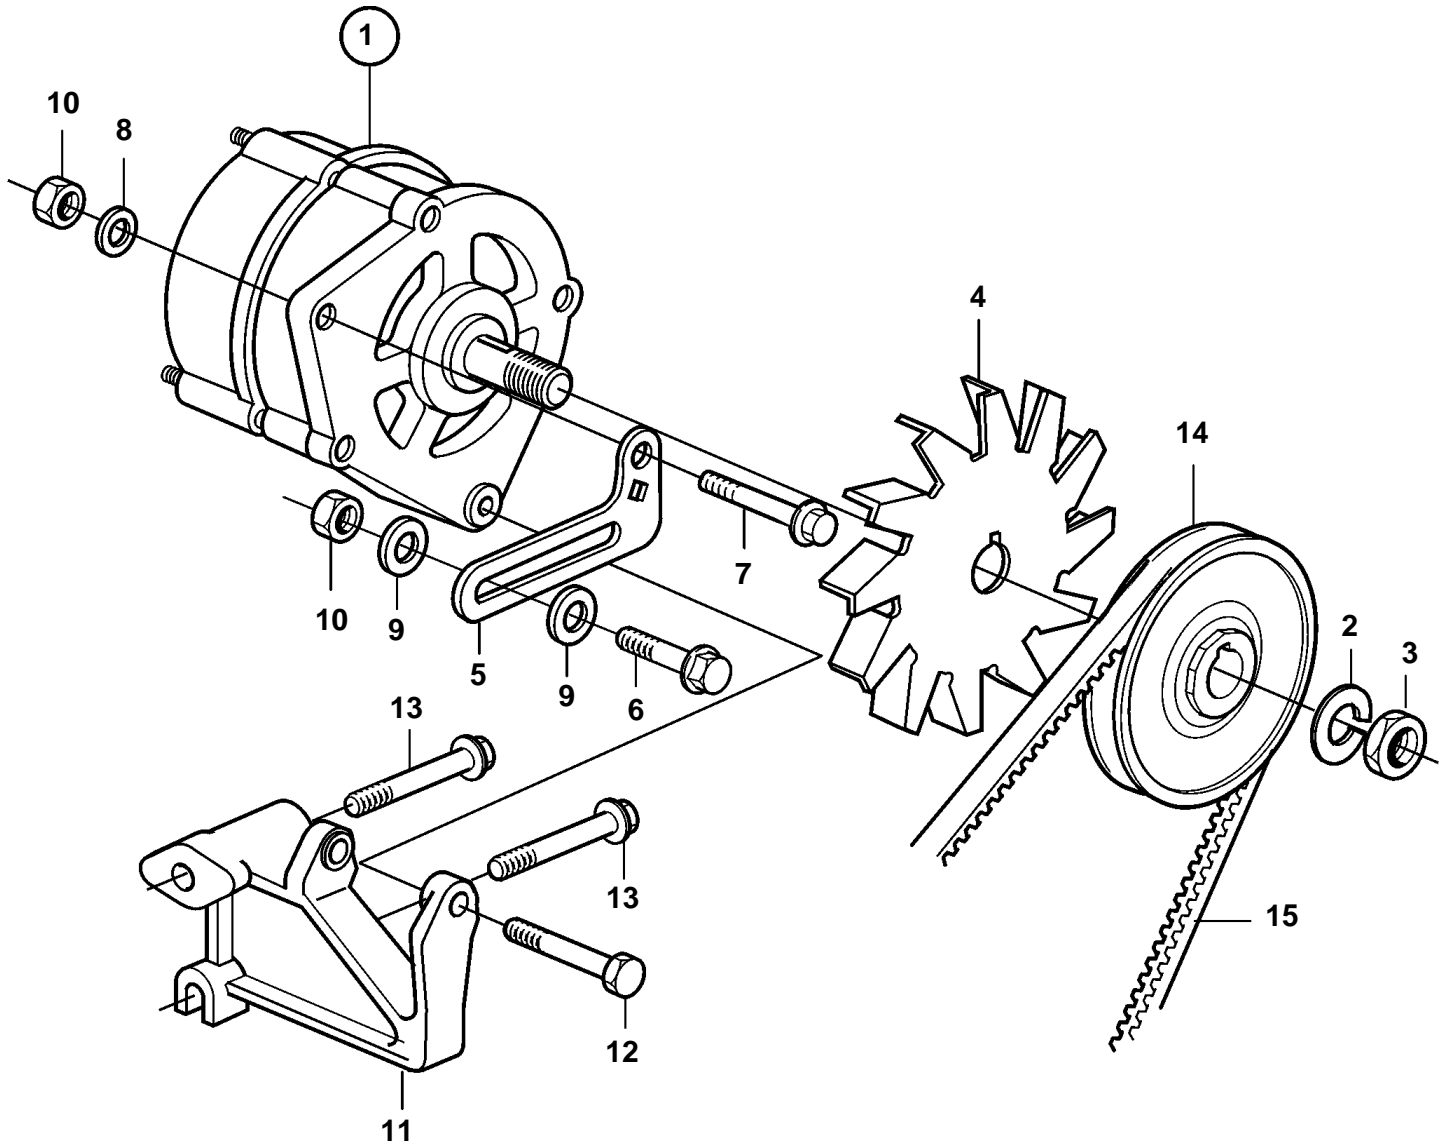

D5A-A T, D5A-A TA, D7A-A T, D7A-A TA

19835

D5A-A T, D5A-A TA, D7A-A T, D7A-A TA

| REF | PART NO. | QTY | DESCRIPTION | SEE SEC. | NOTES |
|-----|----------|-----|---------------|----------|----------|
| 1 | 881668 | 1 | Alternator | 6507 | |
| 2 | 941912 | 1 | Spring washer | | |
| 3 | 20441521 | 1 | Nut | | |
| 4 | 20459039 | 1 | Fan | | |
| 5 | 20405804 | 1 | Tensioner | | |
| 6 | 946173 | 1 | Flange screw | | |
| 7 | 20405917 | 1 | Screw | | |
| 8 | 20460226 | 1 | Washer | | |
| 9 | 20405802 | 2 | Washer | | |
| 10 | 20405821 | 2 | Nut | | |
| 11 | 20460411 | 1 | Bracket | | |
| 12 | 955306 | 1 | Screw | | |
| 13 | 973924 | 2 | Flange screw | | |
| 14 | 20464462 | 1 | Pulley | | |
| 15 | 20460454 | 1 | Drive belt | | L=1050mm |