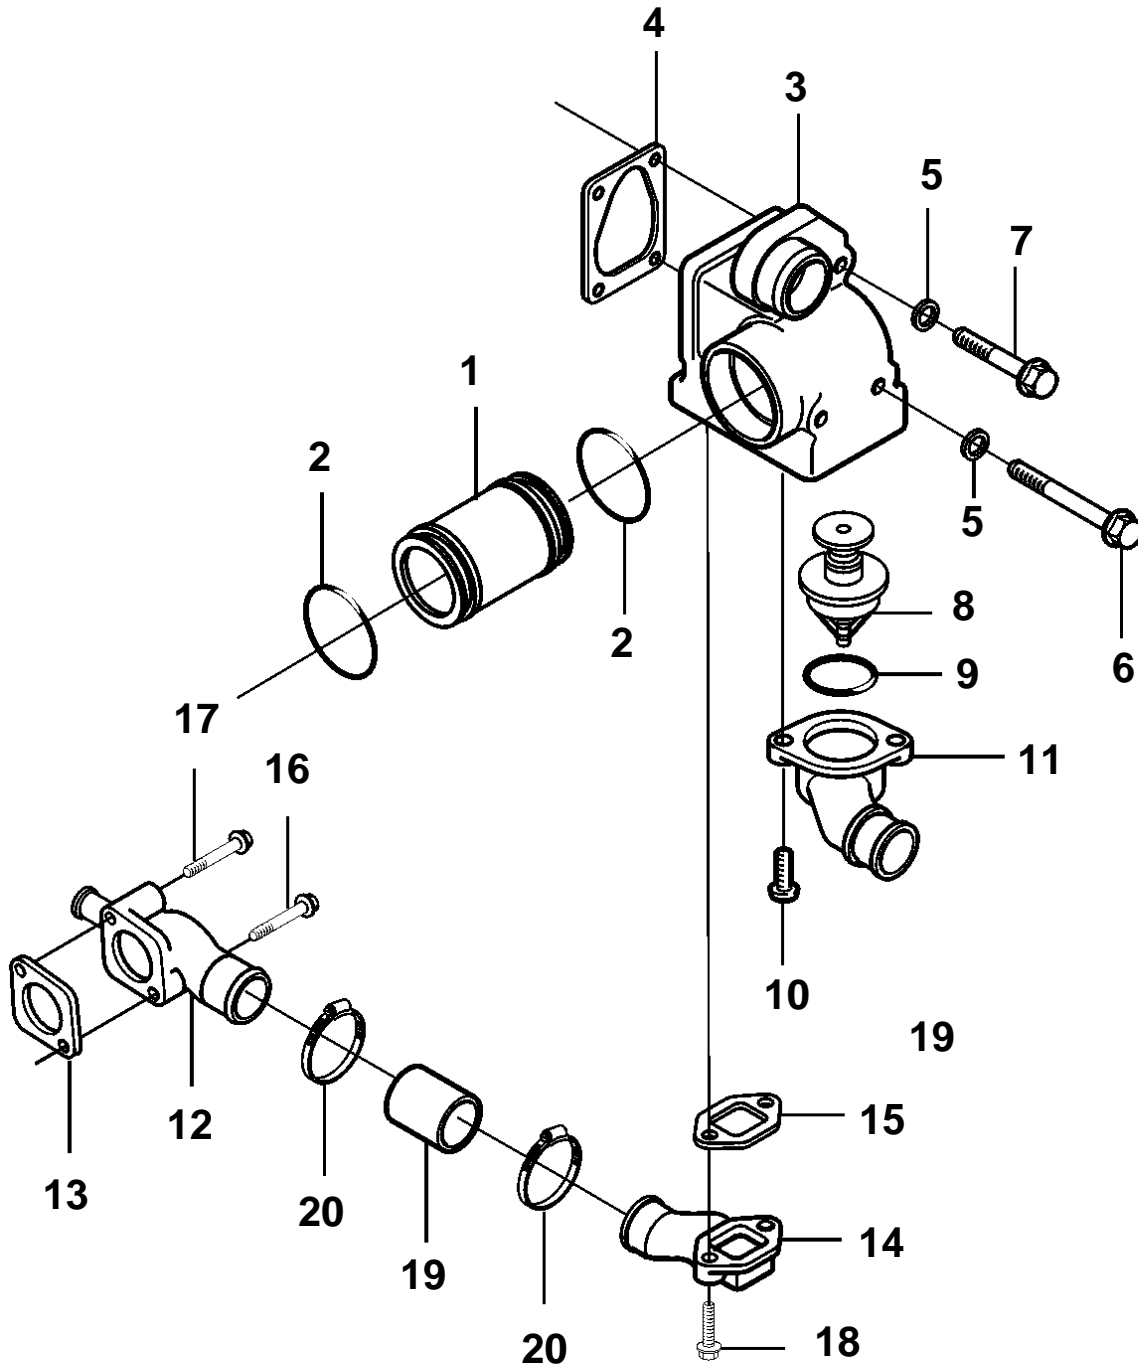

D5A-A T, D7A-A T

19810

D5A-A T, D7A-A T

REF	PART NO.	QTY	DESCRIPTION	NOTES
1	888827	1	Water pipe	
2	20412325	2	Sealing ring	
3	888844	1	Thermostat housing	
4	888845	1	Gasket	
5	976945	2	Washer	
6	967825	2	Screw	L=165mm
7	888847	2	Screw	L=115mm
8	20450736	1	Thermostat	83°C
9	20459961	1	Sealing ring	
10	20450713	2	Screw	
11	888849	1	Discharge pipe	
12	888817	1	Discharge pipe	
13	20412341	1	Gasket	
14	888818	1	Water inlet pipe	
15	888820	1	Gasket	
16	20460124	1	Screw	L=95mm
17	20405917	1	Screw	L=80mm
18	20405709	2	Screw	L=55mm
19	3838575	1	Hose	
20	943480	2	Clamp	